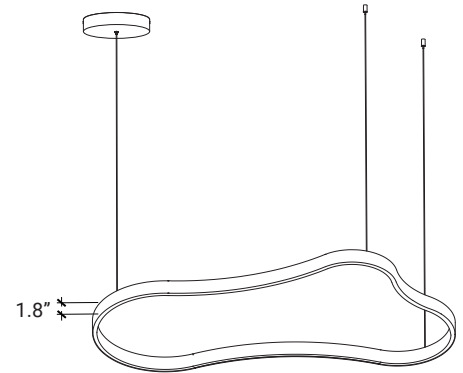

COLORS

Black

White

DIMENSIONS

CANOPY

LUMENS	3000L / 3500L / 5000L
CCT	3000K, 3500K, 4000K
CRI	90+
POWER	50W / 65W / 80W
DIMENSIONS	35" X 17" / 47" X 25" / 59" X 34"
MOUNTING	Suspended Mount (Adjustable 10-ft length cords)
IP RATING	IP 20
COLOR	Black / White
DIMMING	Dimmable
LIFE TIME	L70 at 50,000 hours
MATERIAL	Aluminum + Silicone

LUMENS	WATTS
3000	50W
3500	65W
5000	80W

1. Luminaire with a size of 35" X 17" comes with a Ø 7.9" canopy.

OPTICS & PERFORMANCE

Meticulously designed with evenly spaced LEDs to provide a uniform, glare-free illumination reminiscent of a luminous halo. This ingenious technology minimizes glare and eradicates any hot spots, granting you unrivaled light control. Complementing this innovation, our one-piece diffuser disperses light evenly in every direction, resulting in a seamless and ambient glow that transforms your environment into a captivating haven of illumination.