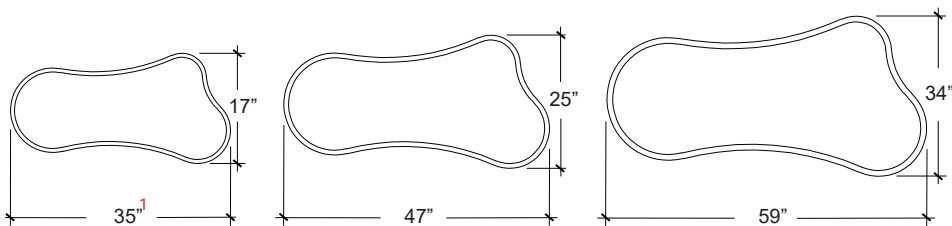

COLORS

Black

White

DIMENSIONS

CANOPY

LUMENS	3000L / 3500L / 5000L
CCT	3000K, 3500K, 4000K
CRI	90+
POWER	50W / 65W / 80W
DIMENSIONS	35" X 17" / 47" X 25" / 59" X 34"
MOUNTING	Suspended Mount (Adjustable 10-ft length cords)
IP RATING	IP 20
COLOR	Black / White
DIMMING	Dimmable
LIFE TIME	L70 at 50,000 hours
MATERIAL	Aluminum + Silicone

LUMENS	WATTS
3000	50W
3500	65W
5000	80W

1. Luminaire with a size of 35" X 17" comes with a Ø 7.9" canopy.

OPTICS & PERFORMANCE

Meticulously designed with evenly spaced LEDs to provide a uniform, glare-free illumination reminiscent of a luminous halo. This ingenious technology minimizes glare and eradicates any hot spots, granting you unrivaled light control. Complementing this innovation, our one-piece diffuser disperses light evenly in every direction, resulting in a seamless and ambient glow that transforms your environment into a captivating haven of illumination.