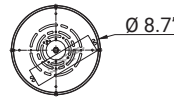

COLORS

Black

White

DIMENSIONS

CANOPY

LUMENS	3000L / 3500L / 5000L
CCT	3000K, 3500K, 4000K
CRI	90+
POWER	50W / 65W / 80W
DIMENSIONS	35" X 17" / 47" X 25" / 59" X 34"
MOUNTING	Suspended Mount (Adjustable 10-ft length cords)
IP RATING	IP 20
COLOR	Black / White
DIMMING	Dimmable
LIFE TIME	L70 at 50,000 hours
MATERIAL	Aluminum + Silicone

LUMENS	WATTS
3000	50W
3500	65W
5000	80W

1. Luminaire with a size of 35" X 17" comes with a Ø 7.9" canopy.

OPTICS & PERFORMANCE

Meticulously designed with evenly spaced LEDs to provide a uniform, glare-free illumination reminiscent of a luminous halo. This ingenious technology minimizes glare and eradicates any hot spots, granting you unrivaled light control. Complementing this innovation, our one-piece diffuser disperses light evenly in every direction, resulting in a seamless and ambient glow that transforms your environment into a captivating haven of illumination.