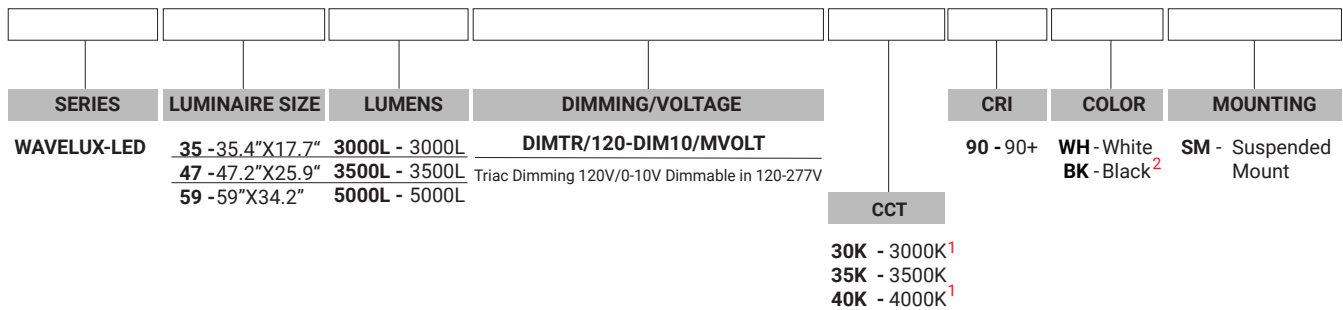

MOUNTING

Suspended mount option. Delivered with adjustable 10-ft length cords, our pendant mount provides the flexibility you need for a seamless installation. Engineered to accommodate various mounting heights and ceiling types, including sloped ceilings, this lighting solution offers adaptability to suit any space.

For added convenience, our canopy can be directly mounted to the junction box, facilitating below-the-ceiling access for easy maintenance and servicing.

ELECTRICAL

Powered by high-quality constant-current power LED drivers rated for 50 to 60Hz at 120V input, produce less than 20% THD, and have a power factor between 0.90 and 1.00. LED driver compat-

DIMMING & DRIVER INFORMATION

DIM10 Flicker Free 1% Dimming Standard (DIM10) 0-10V dimming on either MVOLT 120 or 277V. 347V please consult factory.

WARRANTY

Five-year warranty for parts and components. (Labor not included)

LISTINGS

RoHS: Directive restricting hazardous substances in electronics.
ErP: regulation for eco-design of energy-related products.

Example: WAVELUX-LED-35-3000L-DIMTR/120-DIM10/MVOLT-35K-90-WH-SM

¹.MOQ (minimum order quantity) required for these CCT options, please consult factory.

².MOQ (minimum order quantity) required for black color option, please consult factory.