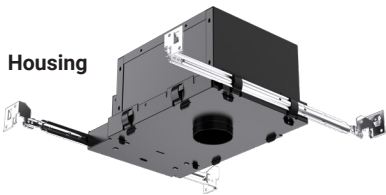

ONE LED MODULE FOR MULTIPLE TRIM OPTIONS

INSTALLATION

DIMENSIONS

Housing

LED Module

Trim Option

**EASY 5 COLORS SELECTOR**  
2700K • 3000K • 3500K • 4000K • 5000K

3 Field Changeable Distributions (included)

60°

36°

24°

NOMINAL LUMENS	DELIVERED LUMENS	WATTAGE
800	825	10W

Based on 4000K, 90+ CRI. Actual wattage may vary +/- 5%

FEATURES

VERSA is a modular, quality lighting system created to make design flexibility and exceptional performance accessible. The VERSA VM2 is a versatile LED downlight module compatible with all VERSA 2", 3", 4" and 6" twist-on trims and includes snap-in, field-changeable optics with 24°, 36°, and 60° distributions for precise light control and minimal glare. A high CRI accounts for vibrant, true-to-life illumination of colors, and five CCT options from 2700K to 5000K allow for custom ambiance across different applications. Available with a variety of round and square trim options for a versatile look, and ideal for delivering tailored lighting solutions to high-end retail, hospitality, and residential settings. Dimmable, available only in 120 V and features an IC-rated housing for recessed mounting.