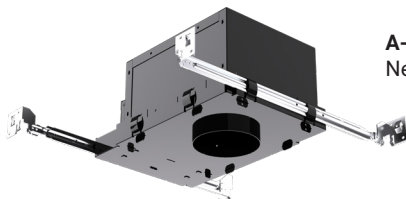

**V2S-F-1285**  
Adjustable Square  
(Round Aperture)

**2" HOUSING OPTIONS**

**A-V2R-F-LED-IC**  
New Construction

**3" TRIM OPTIONS**

**V3R-F-1302**  
Flanged Round

**V3S-F-1307**  
Wall Wash Round

**V3R-F-1363**  
Flanged Adjustable Round

**V3R-F-1397**  
Adjustable Square Gimbal

**V3R-F-1381**  
Flanged Square  
(Round Aperture)

**V3S-F-1307**  
Wall Wash Square  
(Square Aperture)

**3" HOUSING OPTIONS**

**A-V3R-F-LED-IC**  
New Construction

**4" TRIM OPTIONS**

**V4R-F-1402**  
Flanged Round

**V4R-F-1463**  
Adjustable Round

**V4S-F-1481**  
Adjustable Square  
(Round Aperture)

**V4S-F-1497**  
Adjustable Square  
(Round Aperture)

**4" HOUSING OPTIONS**