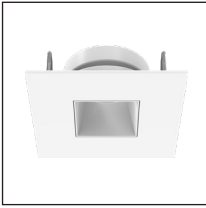

**2" TRIM OPTIONS**

**V2R-F-1202**  
Flanged Round

**V2R-F-1214**  
Pinhole Adjustable Round

**V2R-F-1215**  
Flanged Adjustable Round

**V2S-F-1202**  
Flanged Square

**V2S-F-1297**  
Adjustable Pinhole  
(Square Aperture)