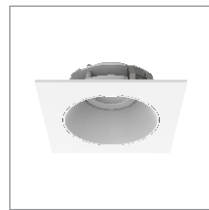

**V3R-F-1397**  
Adjustable Square Gimbal

**V3R-F-1381**  
Flanged Square  
(Round Aperture)

**V3S-F-1307**  
Wall Wash Square  
(Square Aperture)

**3" HOUSING OPTIONS**

**A-V3R-F-LED-IC**  
New Construction

**4" TRIM OPTIONS**

**V4R-F-1402**  
Flanged Round

**V4R-F-1463**  
Adjustable Round

**V4S-F-1481**  
Adjustable Square  
(Round Aperture)

**V4S-F-1497**  
Adjustable Square  
(Round Aperture)

**4" HOUSING OPTIONS**