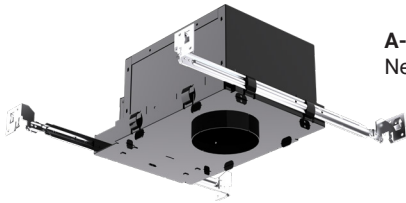

**V3R-F-1397**  
Adjustable Square Gimbal

**V3R-F-1381**  
Flanged Square  
(Round Aperture)

**V3S-F-1307**  
Wall Wash Square  
(Square Aperture)

**3" HOUSING OPTIONS**

**A-V3R-F-LED-IC**  
New Construction

**4" TRIM OPTIONS**

**V4R-F-1402**  
Flanged Round

**V4R-F-1463**  
Adjustable Round

**V4S-F-1481**  
Adjustable Square  
(Round Aperture)

**V4S-F-1497**  
Adjustable Square  
(Round Aperture)

**4" HOUSING OPTIONS**