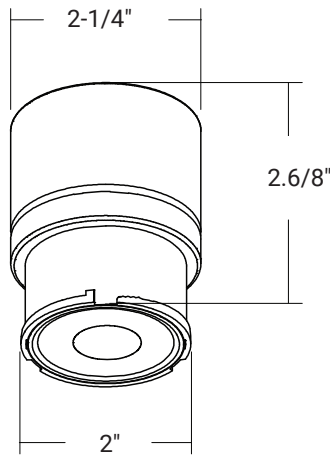

ONE LED MODULE FOR MULTIPLE TRIM OPTIONS

INSTALLATION

DIMENSIONS

Housing

LED Module

Trim Option

**EASY 5 COLORS SELECTOR**  
2700K • 3000K • 3500K • 4000K • 5000K

3 Field Changeable Distributions (included)