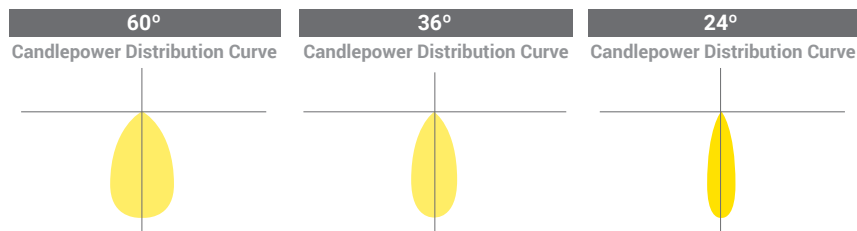

60°

36°

24°

NOMINAL LUMENS	DELIVERED LUMENS	WATTAGE
800	825	10W

Based on 4000K, 90+ CRI. Actual wattage may vary +/- 5%

FEATURES

VERSA is a modular, quality lighting system created to make design flexibility and exceptional performance accessible. The VERSA VM2 is a versatile LED downlight module compatible with all VERSA 2", 3", 4" and 6" twist-on trims and includes snap-in, field-changeable optics with 24°, 36°, and 60° distributions for precise light control and minimal glare. A high CRI accounts for vibrant, true-to-life illumination of colors, and five CCT options from 2700K to 5000K allow for custom ambiance across different applications. Available with a variety of round and square trim options for a versatile look, and ideal for delivering tailored lighting solutions to high-end retail, hospitality, and residential settings. Dimmable, available only in 120 V and features an IC-rated housing for recessed mounting.

LUMENS	800L
CCT	27K/30K/35K/40K/50K
	90+ Standard
COLOR QUALITY	3-Step MacAdam Ellipse
MOUNTING	Recessed
DIMMING	DIMTR (Triac Dimming)
DISTRIBUTION	24°, 36°, and 60° (Field-Changeable Optics)
FINISH	BK (Black)
TRIM OPTIONS	Compatible with 2", 3", 4" & 6" trim and trimless trim options.
TRIM COLORS (Reflector-Flanged)	WH- (White-White), BK-BK (Black-Black), BZ-BZ (Bronze-Bronze), BK-WH (Black-White) CL-WH (Chrome-White), HZ-WH (Satin Haze-White)
LIFETIME	L70 at 50,000 Hours
PHOTOMETRIC TESTS	In accordance with IES LM79-08, LM80 and TM-30, TM-21