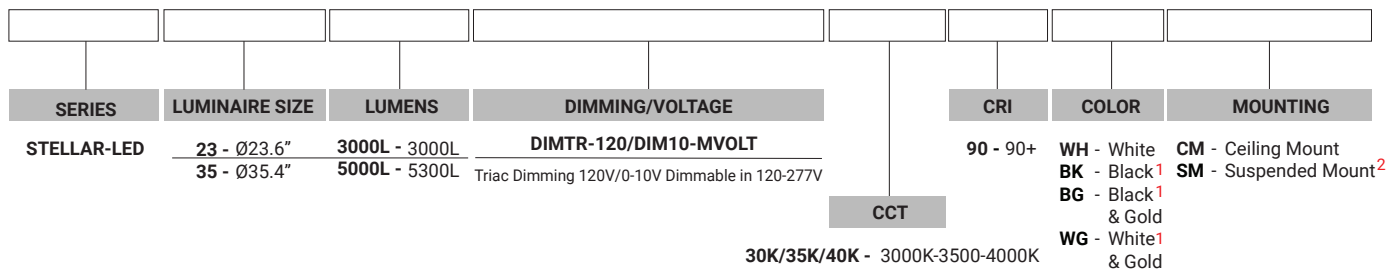

MOUNTING

Featuring both ceiling mount and suspended mount options, this fixture is designed for easy installation directly onto the ceiling surface, ensuring a seamless and stylish addition to any room. With the suspended mount option, the fixture comes delivered with adjustable 10-ft length cords, providing the flexibility needed for a seamless installation. Engineered to accommodate various mounting heights and ceiling types, including sloped ceilings, this lighting solution offers adaptability to suit any space and customize your lighting setup.

ELECTRICAL

Powered by high-quality constant-current power LED drivers rated for 50 to 60Hz at 120V input, produce less than 20% THD, and have a power factor between 0.90 and 1.00. LED driver compart-

DIMMING & DRIVER INFORMATION

DIM10 Flicker Free 1% Dimming Standard (DIM10) 0-10V dimming on either MVOLT 120 or 277V. 347V please consult factory.

WARRANTY

Five-year warranty for parts and components. (Labor not included)

LISTINGS

RoHS: Directive restricting hazardous substances in electronics.
ErP: Regulation for eco-design of energy-related products.

Example: STELLAR-LED-23-3000L-DIMTR-120/DIM10-MVOLT-30K/35K/40K-90-WH-CM

¹.MOQ (minimum order quantity) required for these color options, please consult factory. ².Suspended mount option available for the Ø23" size; please consult factory.