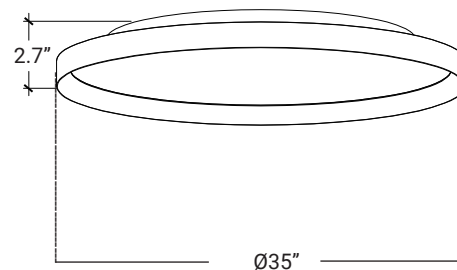

COLORS

White

Black

Black & Gold

White & Gold

DIMENSIONS

LUMENS	3000L, 5000L
CCT	3000K, 3500K, 4000K
CRI	90+
POWER	60W, 88W
DIMENSIONS	23" / 35" / Ø Diameter
MOUNTING	Ceiling Mount / Suspended Mount ¹
IP RATING	IP 20
COLOR	White / Black / Black & Gold / White & Gold
DIMMING	Dimmable
LIFE TIME	L70 at 50,000 hours
MATERIAL	Aluminum + Metal + Acrylic