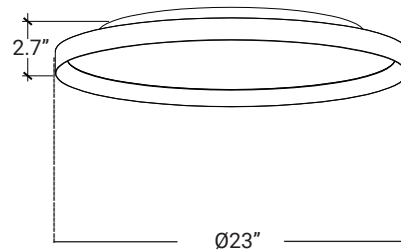

COLORS

White

Black

Black & Gold

White & Gold

DIMENSIONS

LUMENS	3000L, 5000L
CCT	3000K, 3500K, 4000K
CRI	90+
POWER	60W, 88W
DIMENSIONS	23" / 35" / Ø Diameter
MOUNTING	Ceiling Mount / Suspended Mount ¹
IP RATING	IP 20
COLOR	White / Black / Black & Gold / White & Gold
DIMMING	Dimmable
LIFE TIME	L70 at 50,000 hours
MATERIAL	Aluminum + Metal + Acrylic