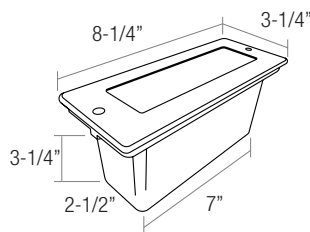

Ordering Example: ST7BX-LED-WW-12V-ST701-WH

HOUSING	FACE PLATE	FINISH
ST7BX-LED-WW-12V*	ST701	WH- WHITE
ST7BX-LED-CW-12V*	ST702	BZ- BRONZE
ST7BX-LED-WW-120V	ST703	SN- SATIN NICKEL
ST7BX-LED-CW-120V		AL- SATIN ALUMINUM

*MUST BE USED WITH REMOTE DRIVER

LED STEP LIGHT