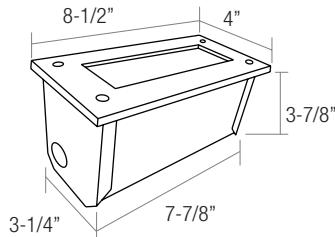

Ordering Example: ST8BX-LED-WW-12V-ST801-WH

HOUSING	FACE PLATE	FINISH
ST8BX-LED-WW-12V*	ST801	WH- WHITE
ST8BX-LED-CW-12V*	ST802	BZ- BRONZE
ST8BX-LED-WW-120V		AL- SATIN ALUMINUM
ST8BX-LED-CW-120V		

*MUST BE USED WITH REMOTE DRIVER