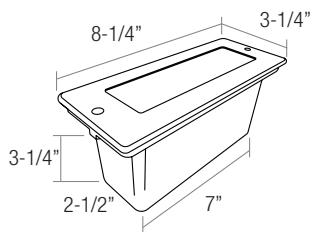

Ordering Example: ST7BX-LED-WW-12V-ST701-WH

HOUSING	FACE PLATE	FINISH
ST7BX-LED-WW-12V*	ST701	WH- WHITE
ST7BX-LED-CW-12V*	ST702	BZ- BRONZE
ST7BX-LED-WW-120V	ST703	SN- SATIN NICKEL
ST7BX-LED-CW-120V		AL- SATIN ALUMINUM

*MUST BE USED WITH REMOTE DRIVER

LED STEP LIGHT