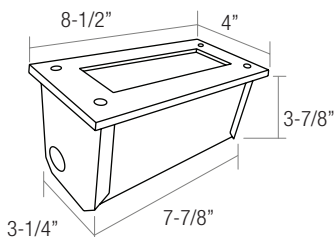

Ordering Example: ST8BX-LED-CW-120V ST801-BZ

HOUSING	FACE PLATE	FINISH
ST8BX-LED-WW-12V*	ST801 (20 Lumens)	WH- WHITE
ST8BX-LED-CW-12V*	ST802	BZ- BRONZE
ST8BX-LED-WW-120V		AL- SATIN ALUMINUM
ST8BX-LED-CW-120V		

*MUST BE USED WITH REMOTE DRIVER