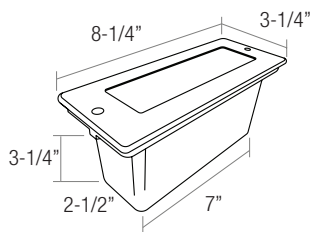

## ST7BX LED EXTERIOR STEP LIGHTS SERIES

**ST701-BR**  
Angle Louvered

**ST702-BR**  
Diffused Glass Lens

**ST703-BR**  
Cover with Lens

**APPLICATION:** For concrete use only  
**BODY:** High grade die-cast aluminum with 0.3% Copper to prevent corrosion in concrete applications.  
 Supplied standard with three 3/4" NPS holes located on top, side & back.  
**FACE PLATE:** High-grade die-cast aluminum  
**GASKET:** Single piece molded silicon for wet location  
**LENS:** Frosted tempered glass  
**EXTERNAL LOUVER:** Anodized 45" cut-off louver  
**REFLECTOR:** High performance aluminum reflector assembly for superb light output.  
**INSTALLATION:** Two 1/2" NPS wiring holes Feed through listed  
**BALLAST:** Thermally protected, current controlled ballast, will produce full light output, increase lamp life with no noise or flicker.  
**LISTING:**  
 UL/ cUL for wet locations.