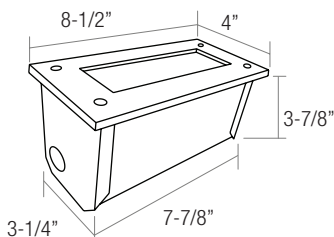

**ST801-AL**  
Angle Louvered

**ST802-AL**  
Diffused Glass Lens

**APPLICATION:** For concrete use only  
**BODY:** Galvanized steel  
**FACE PLATE:** High-grade die-cast aluminum  
 Supplied standard with two 3/4" knockouts located on sides.  
**GASKET:** Single piece molded silicon for wet location  
**LENS:** Frosted tempered glass  
**FINISH:** Bronze thermoset powder coat  
**EXTERNAL LOUVER:** Anodized 45" cut-off louver  
**REFLECTOR:** High performance aluminum reflector assembly for superb light output.  
**INSTALLATION:** Two 1/2" NPS wiring holes  
 Feed through listed  
**BALLAST:** Thermally protected, current controlled ballast, will produce full light output, increase lamp LIFE with no noise or flicker.  
**LISTING:**  
 UL/ cUL for wet locations.