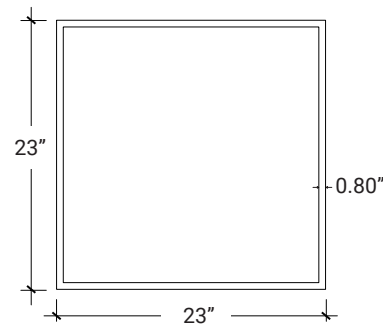

**COLORS**

Black

White

Black + Gold

White + Gold

**DIMENSIONS**

LUMENS	4500L
CCT	3000K, 3500K, 4000K
CRI	90+
POWER	60W
DIMENSIONS	23" X 23"
MOUNTING	Ceiling Mount / Suspended Mount
IP RATING	IP 20
COLOR	Black / White / Black + Gold / White + gold
DIMMING	Dimmable
LIFE TIME	L70 at 50,000 hours
MATERIAL	Metal + PC