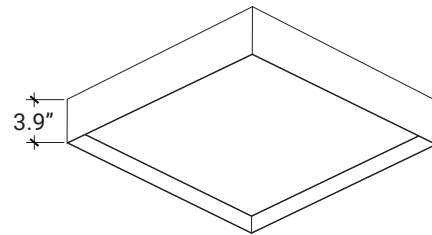

**COLORS**

Black

White

Black + Gold

White + Gold

**DIMENSIONS**

LUMENS	4500L
CCT	3000K, 3500K, 4000K
CRI	90+
POWER	60W
DIMENSIONS	23" X 23"
MOUNTING	Ceiling Mount / Suspended Mount
IP RATING	IP 20
COLOR	Black / White / Black + Gold / White + gold
DIMMING	Dimmable
LIFE TIME	L70 at 50,000 hours
MATERIAL	Metal + PC