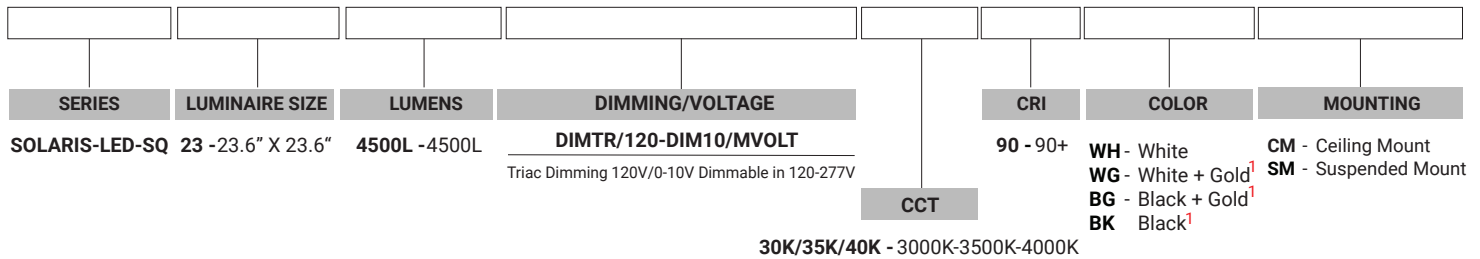

MOUNTING

Featuring both ceiling mount and suspended mount options, this fixture is designed for easy installation directly onto the ceiling surface, ensuring a seamless and stylish addition to any room. With the suspended mount option, the fixture comes delivered with adjustable 10-ft length cords, providing the flexibility needed for a seamless installation. Engineered to accommodate various mounting heights and ceiling types, including sloped ceilings, this lighting solution offers adaptability to suit any space and customize your lighting setup.

ELECTRICAL

Powered by high-quality constant-current power LED drivers rated for 50 to 60Hz at 120V input, produce less than 20% THD, and have a power factor between 0.90 and 1.00. LED driver compartment.

DIMMING & DRIVER INFORMATION

DIM10 Flicker Free 1% Dimming Standard (DIM10) 0-10V dimming on either MVOLT 120 or 277V. 347V please consult factory.

WARRANTY

Five-year warranty for parts and components. (Labor not included)

LISTINGS

RoHS: Directive restricting hazardous substances in electronics.
ErP: Regulation for eco-design of energy-related products.

Example: SOLARIS-LED-SQ-23-4500L-DIMTR/120-DIM10/MVOLT-30K/35K/40K/90-WH-CM

¹.MOQ (minimum order quantity) required for these color options, please consult factory.