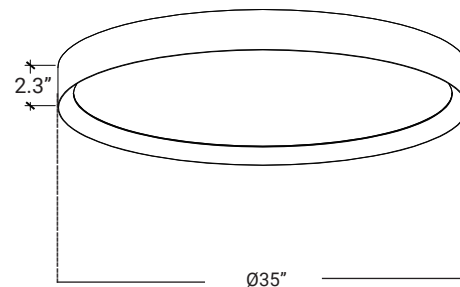

COLORS

Black

White

DIMENSIONS

LUMENS	3500L / 4500
CCT	3000K, 3500K, 4000K
CRI	90+
POWER	50W, 76W
DIMENSIONS	23" / 35" Ø Diameter
MOUNTING	Ceiling Mount / Suspended Mount ¹
IP RATING	IP 20
COLOR	Black / White
DIMMING	Dimmable
LIFE TIME	L70 at 50,000 hours
MATERIAL	Aluminum + Metal + Acrylic