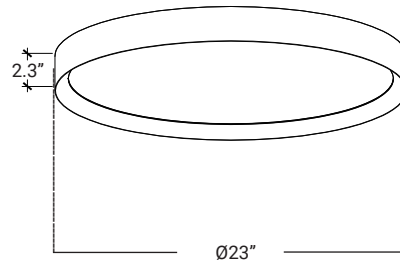

COLORS

Black

White

DIMENSIONS

LUMENS	3500L / 4500
CCT	3000K, 3500K, 4000K
CRI	90+
POWER	50W, 76W
DIMENSIONS	23" / 35" Ø Diameter
MOUNTING	Ceiling Mount / Suspended Mount ¹
IP RATING	IP 20
COLOR	Black / White
DIMMING	Dimmable
LIFE TIME	L70 at 50,000 hours
MATERIAL	Aluminum + Metal + Acrylic