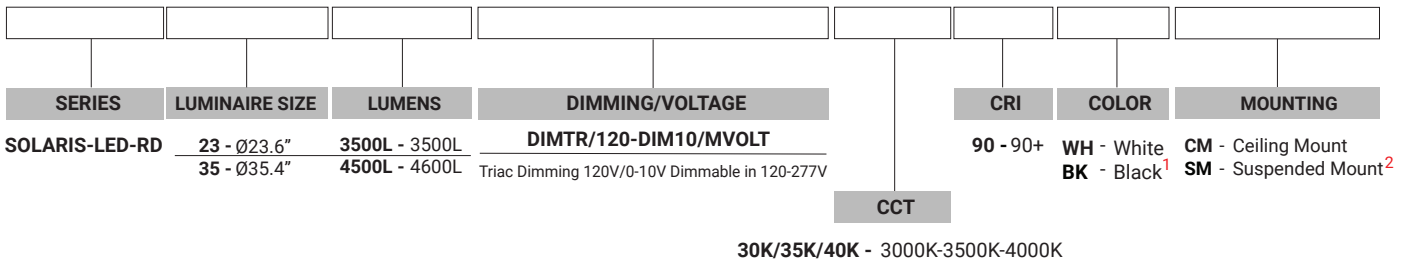

LISTINGS

RoHS: Directive restricting hazardous substances in electronics.
ErP: Regulation for eco-design of energy-related products.

Example: SOLARIS-LED-RD-23-3500L-DIMTR/120-DIM10/MVOLT-30K/35K/40K-90-WH-CM