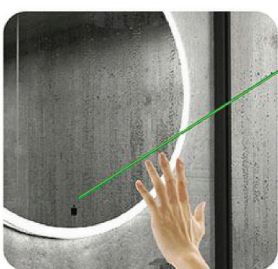

FEATURES

Enhance the aesthetic appeal of your bathroom, dressing room, or bedroom with the Rounded Smart LED Mirror. This stylish and sophisticated mirror not only elevates your space but also provides a personalized lighting experience. The integrated smart features allow you to control and personalize your lighting experience. The highlight of this mirror is its adjustable CCT color functionality and its smart defogger function. Choose from a range of color temperatures, from warm to cool, to create the ideal ambiance for any occasion. Say goodbye to traditional switches and embrace the convenience of modern living.

LUMENS	1400L/1800L/2100/2600
CCT	3000K/4000K/6500K
CRI	>80/>90
INPUT	120V
POWER	Lighting 26W / Defogger 15W
SIZE	24" / 28" / 32" / 39" (Diameter)
MOUNTING	Wall Mount
IP RATING	IP44
RING COLOR	BK-Black, GD-Golden, CR-Chrome, C_-Custom
DIMMING	Dimmable
LIFETIME	L70 at 30,000 Hours
MATERIAL	Glass+Aluminum+PC