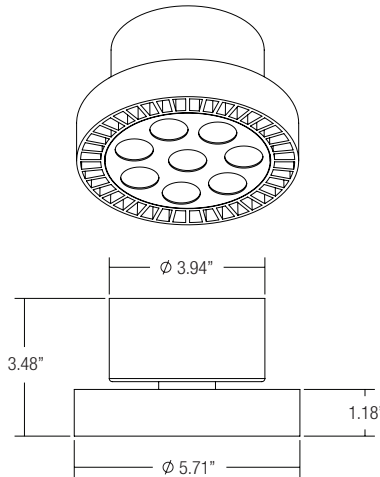

LED LIGHT SOURCE

LUMENS	WATTS
5000	38
4500	34
4000	30
3500	26.5
3000	22.5
2500	19
1750	13.5

Based on 3000K, 90+ CRI.
Actual wattage may vary +/- 5%