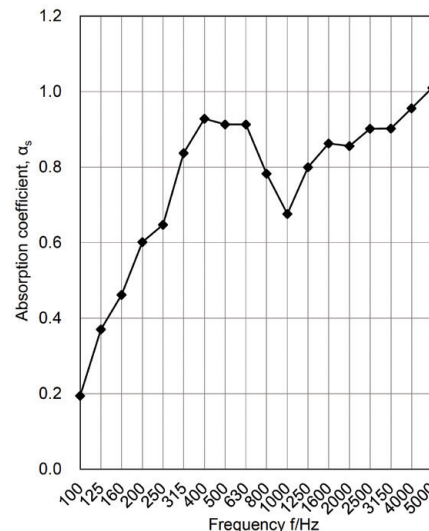

ACOUSTIC PANEL PERFORMANCE - 4' x 8' Panels

Acoustic performance of specific fixture / product will greatly vary based on mounting, installation, and configuration in a space.

Noise Reduction Coefficient (NRC) - 0.75

Weighted Sound Absorption Coefficient - $a_w = 0.85$

NRC is a widely used standard to test sound absorption for 2-dimensional objects. It is the average absorption coefficient obtained from four key 1/3 octave frequencies: 250, 500, 1000, 2000 Hz.