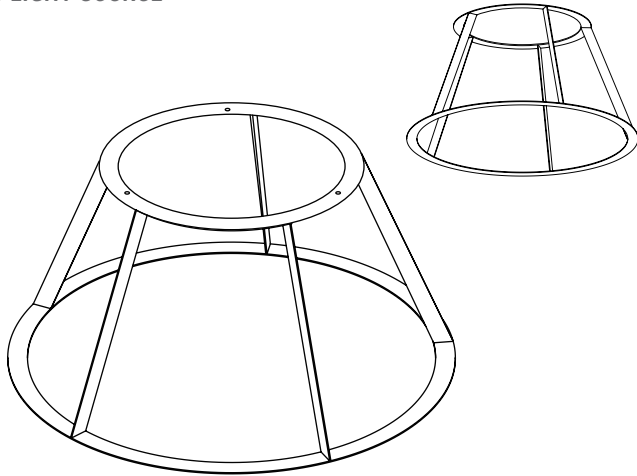

NO LIGHT SOURCE

RETROFIT LIGHTING - fits any standard E26 Bulb. (Bulb not included.)

- 1 x A19/Medium (E26)/100W/120V Incandescent
- 1 x A19/Medium (E26)/120V LED