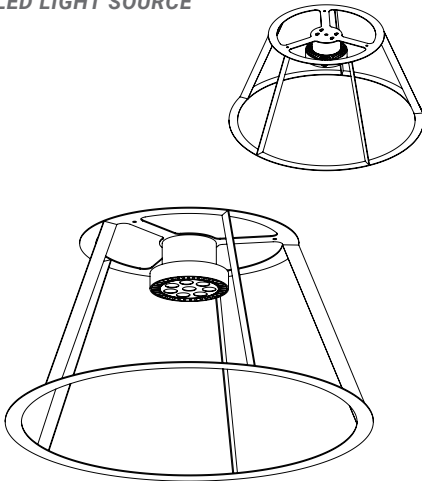

“Shade” are acoustic pendant or suspended fixtures that can be ordered with an LED light source or an E26 socket to fit an A19 bulb. These aesthetically pleasing lampshades allow you to adjust the reverberation rate and brightness of your space. Hang them around open-concept areas to minimize distractions, increase focus, and bring a peace for everyone.

NO LIGHT SOURCE

RETROFIT LIGHTING - fits any standard E26 Bulb. (Bulb not included.)

- 1 x A19/Medium (E26)/100W/120V Incandescent
- 1 x A19/Medium (E26)/120V LED

LED LIGHT SOURCE

LUMENS	WATTS
5000	38
4500	34
4000	30
3500	26.5
3000	22.5
2500	19
1750	13.5