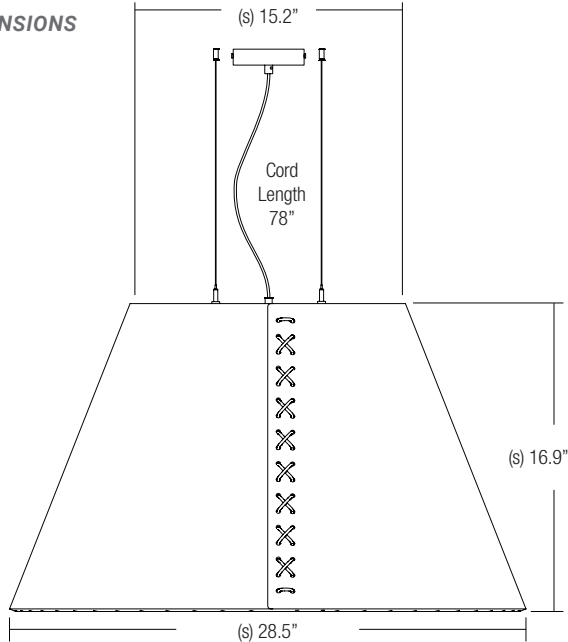

DIMENSIONS