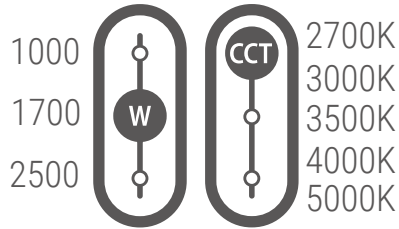

TRIM

EXAMPLE:
RL841-1000L/1700L/2500L-DIM10-MVOLT-27K/30K/35K/40K/50K-90-WH

TYPE	LUMEN	CCT	CRI	FINISH
RL841	☐ 1000L/1700L/2500L-DIM10-MVOLT	☐ 27K/30K/35K/40K/50K	☐ 90+	☐ WH - White