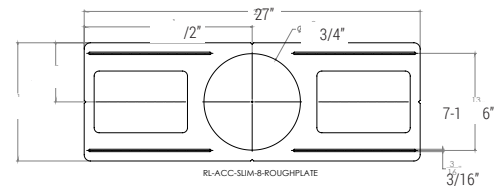

ACCESSORIES

RL-ACC-SLIM-8-ROUGHPLATE
Rough-in plate for use with 8" downlights

RL-ACC-SLIM-1-10F

OPTIONS
☐ RL-ACC-SLIM-8-ROUGHPLATE - 8" Mounting Plate
☐ UNVE-8-BP31 - 8" Universal Mounting Plate