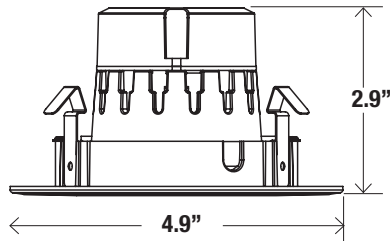

NEW ADJUSTABLE DESIGN

24° / 38° / 60°

FEATURES

4" round baffle multi-CCT LED "Canless Downlight" engineered for new construction, remodel, or retrofit to accommodate insulated or dropped ceilings. Easily access field-adjustable 3 lumen output and 5-Color SeleCCTor switch by lowering the luminaire from the opening. Recessed housing not required, especially with limited plenum applications. Remote driver allows easy installation and maintenance. Small aperture and shallow depth are ideal for unlimited applications.

LUMENS	650L
CCT	27K/30K/35K/40K/50K
CRI	90+
COLOR QUALITY	3-Step MacAdam Ellipse
CONSTRUCTION	Aluminum die-cast body and trim
TRIM OPTION	Round Adjustable
TRIM COLORS	WH (White)
DIMMING	DIMTR (Triac Dimming)
EMERGENCY	16W high voltage inverter (remote)
LIFETIME	L70 at 50,000 Hours
PHOTOMETRIC TEST	In Accordance with IES LM79-08, LM80 and TM-30, TM-21

NOMINAL LUMENS	DELIVERED LUMENS	WATTAGE
650	650	10W

Based on 4000K, 90+ CRI. Actual wattage may vary +/- 5%

Ordering Guide for Compatible Housing

IC - New Construction	Non-IC New Construction
LD4IC-AT	LD4-AT
HLD4IC-AT	HLD4-AT
B4IC-AT	B4-AT

IC - For Remodel	Non-IC For Remodel
LD4RIC-AT	LD4R-AT
	HLD4R-AT
	B4R-AT

- IC-rated and Air-Tight ready and may be in direct contact with insulation.
- Can be installed in shallow plenum spaces.
- May be installed in drywall or suspended ceilings.
- Flicker-free 120V forward-phase dimming down to 5%.
- Even illumination achieved with patent-pending optics and edge-lit LED technology.
- Ideal where ceiling or top access is unavailable.

Five-year warranty for parts and components. (Labor not included)

RL465-650L-DIMTR-120-27K/30K/35K/40K/50K-90-MD-WH

TYPE	LUMEN	CCT	CRI	DISTRIBUTION	FINISH
RL465	☐ 650L-DIMTR-120	☐ 27K/30K/35K/40K/50K	☐ 90+	☐ MD - Medium Distribution	☐ WH - White