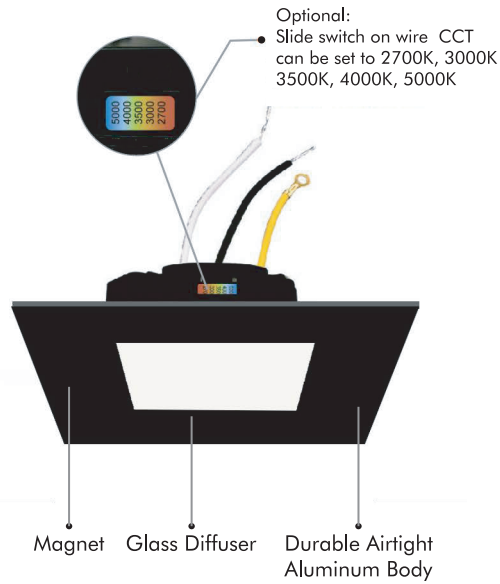

SLIM TRIM

EXAMPLE: **RL413-550L-DIMTR-120-27K/30K/35K40K/50K-80-WH**

TYPE	LUMEN	CCT	CRI
RL413	☐ 500L-DIMTR-120	☐ 27K/30K/35K/40K/50K	☐ 80+