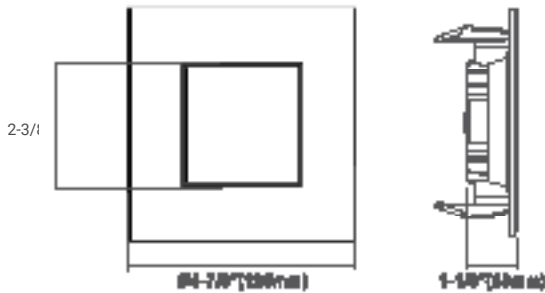

**TRIM COLORS:**

NOMINAL LUMENS	DELIVERED LUMENS	WATTAGE
550	611	8W

Based on 3000K, 90+ CRI. Actual wattage may vary +/- 5%

**FEATURES**

- Adjustable CCT between 2700K, 3000K, 3500K, 4000K and 5000K.
- Interchangeable magnetic trims: white, black, silver, copper, chrome and brushed nickel.
- Durable airtight aluminum body with iron trim.
- Mounting: for use with a standard octagon junction box or 4" recessed housing
- Input voltage: AC 120V 50/60Hz
- Built-in on board driver with 90mA output and 120V AC input.
- Fire-rated when used in a fire-rated octagon junction box.
- 100%-10% dimming capability, this fixture is compatible with industry standard TRIAC/ELV dimmers.
- Lifetime rated for greater than 50,000 hours.
- Beam angle: 110°.
- Suitable for wet locations.