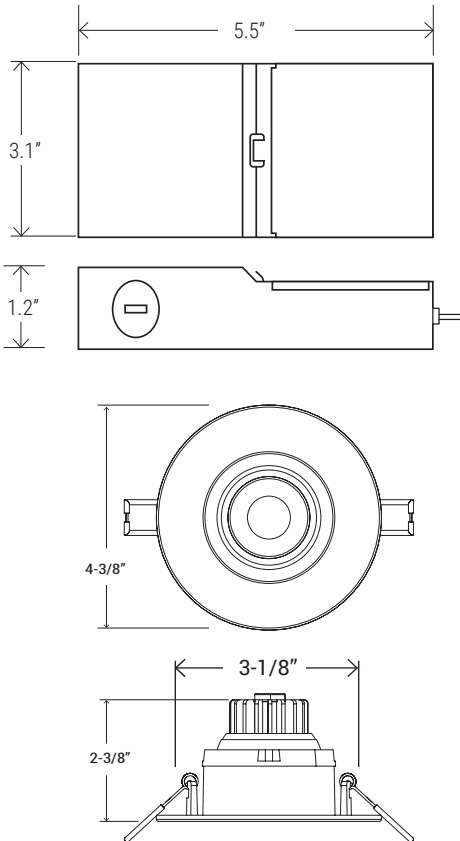

NOMINAL LUMENS	DELIVERED LUMENS	WATTAGE
600	641	8W

Based on 3000K, 90+ CRI. Actual wattage may vary +/- 5%

INSTALLATION

Cut hole in ceiling. Insert luminaire into opening by squeezing spring clips on both sides of luminaire. The width in ceiling needed for the driver to fit is 3".

FEATURES

LED adjustable gimbal downlight with 360-degree rotation and 30-degree tilt. Engineered for new construction, remodel, or retrofit to accommodate insulated or dropped ceilings. Remote driver allows easy installation and maintenance. Small aperture and shallow depth are ideal for unlimited applications.

LUMENS	600
CCT	27K/30K/35K/40K/50K
CRI	90+
COLOR QUALITY	3-Step MacAdam Ellipse
CONSTRUCTION	Aluminum die-cast body and trim
TRIM OPTION	Round Adjustable
BEAM ANGLE	30 Degrees
COLORS	WH (White-standard)
DIMMING	DIMTR (Triac)
EMERGENCY	16W high voltage inverter (remote)
LIFETIME	L70 at 50,000 Hours
PHOTOMETRIC TESTS	In Accordance with IES LM79-08, LM80 and TM-30, TM-21

- IC-Rated and Air-Tight ready and may be in direct contact with insulation.
- Can be installed in applications with limited plenum clearance.
- May be installed in drywall or suspended ceilings.
- Flicker-free 120V forward-phase Triac dimming down to 5%.
- Even illumination of luminaire is achieved by utilizing patent-pending optics along with edgelit LED technology.
- Aluminum die-cast body and trim.
- ETL Listed for damp location.