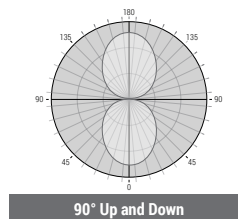

EASY 5 COLORS
SELECTOR
2700K • 3000K • 3500K • 4000K • 5000K

Dimensions

NOMINAL LUMENS	DELIVERED LUMENS	WATTAGE
2800L	2800L	23W

Based on 4000K, 90+ CRI. Actual wattage may vary +/-5%

FEATURES

Modern and versatile, this round wall sconce blends clean architectural styling with durable performance. Its aluminum body and glass diffuser offer an elegant look, while Up & Down, Up only, or Down only light distributions provide design flexibility. Field-selectable CCTs and TRIAC dimming (120V) allow you to tailor the ambiance to any setting. Built to withstand the elements with an IP65 rating and a 50,000-hour lifespan. Perfect for facades, entryways, corridors, and walkways.

LUMENS	2800L (1400L Up / 1400L Down)
CCT	27K/30K/35K/40K/50K
CRI	90+
COLOR QUALITY	3-Step MacAdam Ellipse
MOUNTING	Wall Mount
VOLTAGE	120-277VAC
DIMMING	Dual Dimming (DIMTR-DIM10)
RATING	IP65
BEAM ANGLE	90° Up and Down
FINISH	BZ (Bronze), BK (Black), WH (White), SI (Silver)
OPERATING TEMP	-40°C (-40°F) to 50°C (122°F)
LIFETIME	L70 AT 50,000 Hours