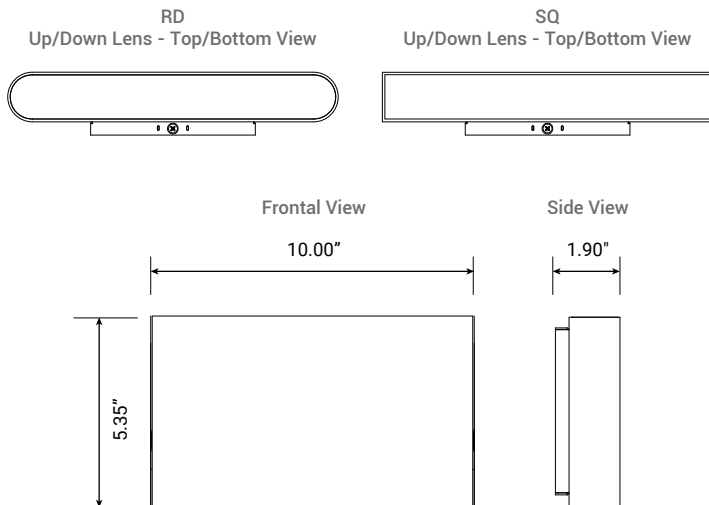

EASY 5 COLORS
SELECTOR
2700K • 3000K • 3500K • 4000K • 5000K

Dimensions

NOMINAL LUMENS	DELIVERED LUMENS	WATTAGE
2800L	2800L	23W

Based on 4000K, 90+ CRI. Actual wattage may vary +/-5%

FEATURES

Modern and versatile, this round wall sconce blends clean architectural styling with durable performance. Its aluminum body and glass diffuser offer an elegant look, while Up & Down, Up only, or Down only light distributions provide design flexibility. Field-selectable CCTs and TRIAC dimming (120V) allow you to tailor the ambiance to any setting. Built to withstand the elements with an IP65 rating and a 50,000-hour lifespan. Perfect for facades, entryways, corridors, and walkways.

INSTALLATION

Up/Down: Mount fixture vertically to provide simultaneous upward and downward illumination.

Up Only: Install with the bottom opening sealed; light will emit upward only.

Down Only: Install with the top opening sealed; light will emit downward only.