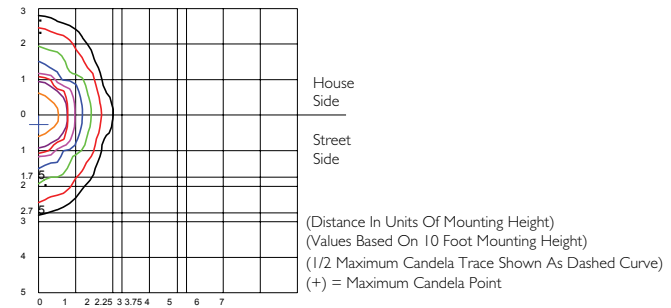

LISTINGS - UL/C-UL for wet location.

LAMP - Included except for CFL option.

All specifications are subject to change without notice

OWS-FC-202-MH-100-120

Dimensions:

Ordering Guide > Example: OWS-FC-202-MH-100-120-PC120-BZ