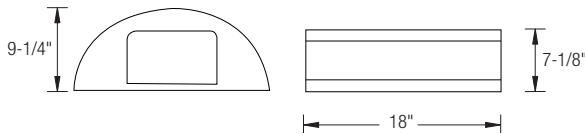

LISTINGS - UL/C-UL for wet location.

LAMP - Included except for CFL option.

All specifications are subject to change without notice

OWS-FC-202-MH-100-120

Dimensions:

Ordering Guide > Example: OWS-FC-202-MH-100-120-PC120-BZ