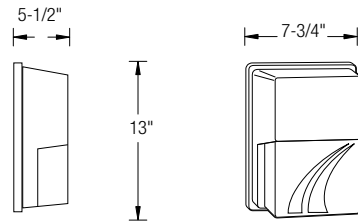

LISTINGS - UL/C-UL for wet location.

LAMP - Included except for CFL option.

All specifications are subject to change without notice

Dimensions:

OWP-SL-101-MH-70-120

Ordering Guide > Example: OWP-SL-101-MH-75-120-PC120-BZ