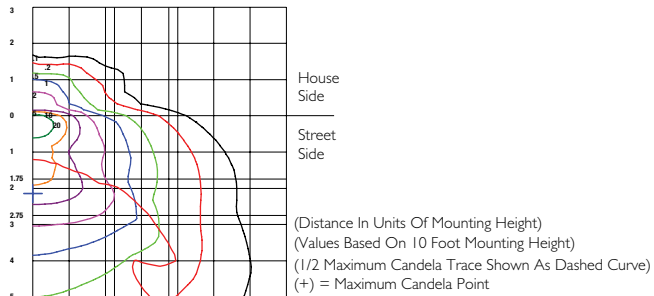

LISTINGS - UL/C-UL for wet location.

LAMP - Included except for CFL option.

All specifications are subject to change without notice

Dimensions:

OWP-SL-101-MH-70-120

Ordering Guide > Example: OWP-SL-101-MH-75-120-PC120-BZ