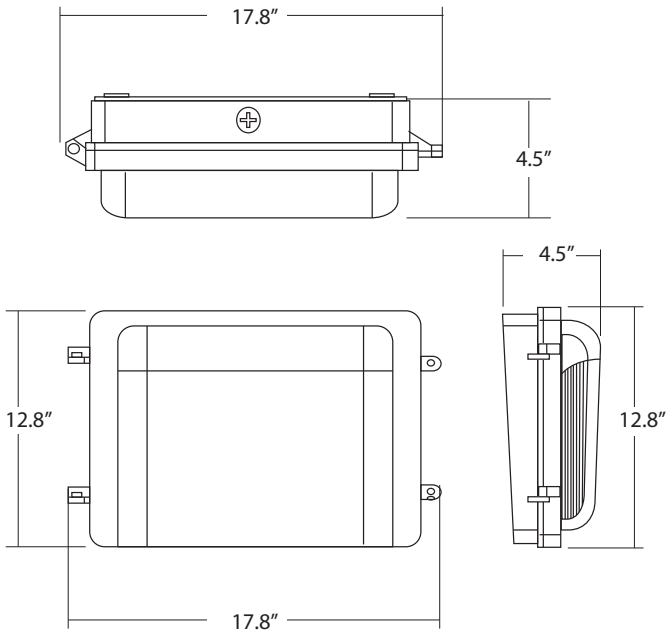

**MULTILUMEN
SELECTOR**

**EASY 3 COLORS
SELECTOR**
3000K • 3500K • 4000K

DIMENSIONS

NOMINAL LUMENS	DELIVERED LUMENS	WATTAGE
11000	11243	79W
14000	13974	99W
16000	16857	123W

Based on 4000K, 80+ CRI. Actual wattage may vary +/- 5%

CCT	MULTIPLIER
3000	0.93
4000	1.00
5000	0.95

FEATURES

The OWP-SC-305-LED semi-cutoff outdoor wall pack is a rugged, energy-efficient luminaire suitable for security, pathway, building perimeter and entryway lighting. It features 3 selectable lumen outputs and 3 selectable color temperatures making it a versatile and reliable option for numerous applications.

LUMENS	11000L/14000L/16000L
CCT	30K/40K/50K
CRI	80+
MOUNTING	Wall mount
DIMMING	DIM10 (0-10V dimming)
FINISH	Bronze, Black, White
WORKING TEMPERATURE	-40°C to 45°C (-40°F to 113°F)
LUMEN MAINTENANCE	L70 ≥ 50,000 hours per IES TM-21-21
PHOTOMETRIC	In accordance with IES LM-79-19

BUG RATING

B	U	G
1	4	5

ACCESSORIES