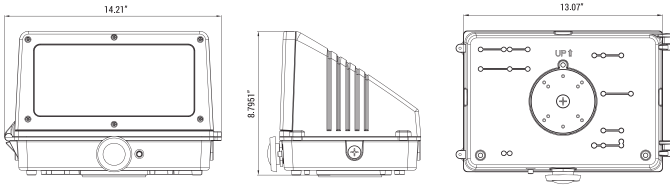

# OWP-FC-211-LED

LED Medium Full Cut-Off Wall Pack Series

**up to 75 Wattage / up to 9400 Lumens**

Catalog Number:

Project Name:

Note:

Type:

## FEATURES:

- Full cut-off and compliance to Dark Sky requirement
- Lumen output from 3400 - 9400lm with efficacy up to 158lm/W
- 20W-70W power consumption, to replace 100W MH and 175W MH
- Optional Motion sensor and Photocell
- Optional battery back-up option for emergency egress lighting
- Type III polycarbonate optical lens with integrated lens
- Operating temperature is -40°C to 50°C (-40°F to 122°F)
- Dimmable
- UL/cUL wet location

## DIMENSION: