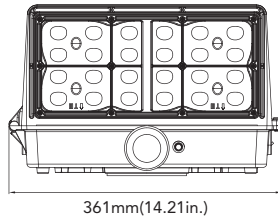

OWP-FC-211-LED

LED Medium Full Cut-Off Wall Pack Series

up to 70 Wattage / up to 10000 Lumens

Catalog Number:

Project Name:

Note:

Type:

EASY 3 COLORS
SELECTOR
3000K • 4000K • 5000K

DIMENSION:

PHOTOMETRICS:

SPECIFICATIONS:

LUMENS	4000/6000/8000/1000 lumens
WATTAGE	28W/42W/56W/70W
CCT	30K/40K/50K
CRI	80
LIGHT EFFICIENCY	150 lumens/watt
VOLTAGE	120-277 VAC
POWER FREQUENCY	50/60 Hz
FINISH	Bronze
APPLICABLE ENVIRONMENT	Dry/Damp/Wet location
WORKING TEMPERATURE	-40°C to 50°C