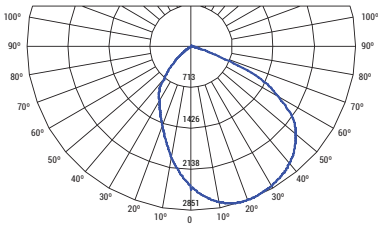

DIMENSION:

PHOTOMETRICS:

SPECIFICATIONS:

LUMENS	4000/6000/8000/1000 lumens
WATTAGE	28W/42W/56W/70W
CCT	30K/40K/50K
CRI	80
LIGHT EFFICIENCY	150 lumens/watt
VOLTAGE	120-277 VAC
POWER FREQUENCY	50/60 Hz
FINISH	Bronze
APPLICABLE ENVIRONMENT	Dry/Damp/Wet location
WORKING TEMPERATURE	-40°C to 50°C