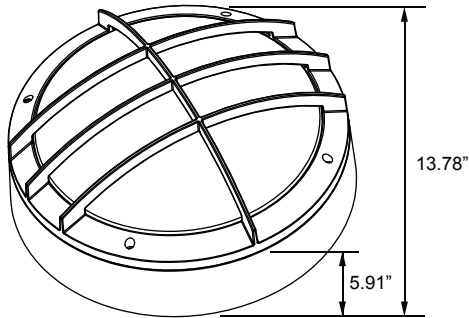

Dimensions:

Ordering Information: Example: OWM-R-201-2-26-32-2-MVOLT-50K-BZ

OWM-R-201						
SERIES	LAMP TYPE	VOLTAGE	CCT	CRI	FINISH	OPTION
OWM-R-201-Oracle Round Wall Mount Medallion Grid Frame	CFL 2-26-32-42 - (2x26/32/42W CFL)	MVOLT	50K - (5000K) * For more CCT option, consult factory	85	BZ - Bronze WH - White BK - Black CUS - Custom color, consult factory	PHC - Photo cell