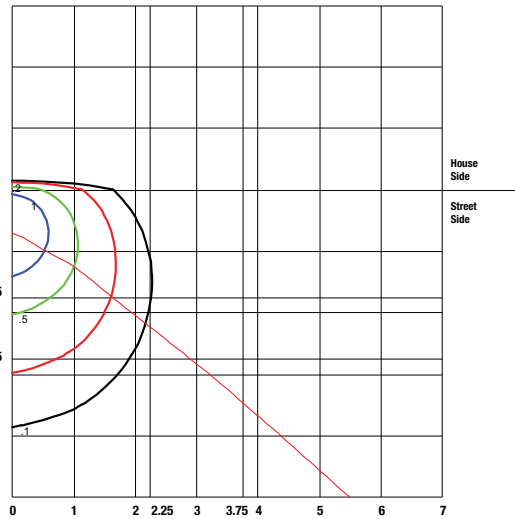

Dimensions:

Ordering Information: Example: OWM-R-201-2-26-32-2-MVOLT-50K-BZ

OWM-R-201						
SERIES	LAMP TYPE	VOLTAGE	CCT	CRI	FINISH	OPTION
OWM-R-201-Oracle Round Wall Mount Medallion Grid Frame	CFL 2-26-32-42 - (2x26/32/42W CFL)	MVOLT	50K - (5000K) * For more CCT option, consult factory	85	BZ - Bronze WH - White BK - Black CUS - Custom color, consult factory	PHC - Photo cell