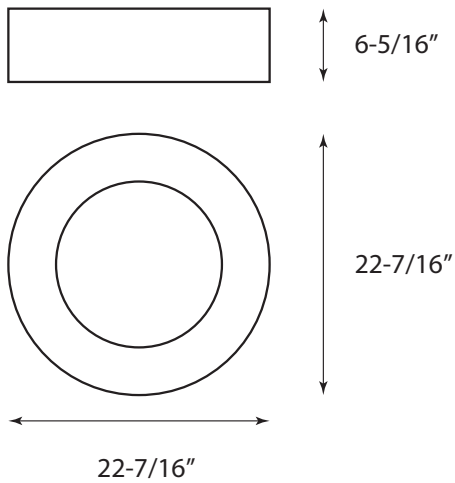

ORBIT-LED

ORBIT LED PENDANT SERIES

UP TO
1000
LUMENS

DIMENSIONS:

Catalog Number:

Project Name:

Type:

Note: