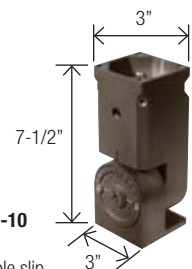

Close Pole Mount

OFL-AC-1

Quad in-Line Bullhorn at 180°

OFL-AC-2

Triple in-Line Bullhorn at 180°

OFL-AC-3

Double in-Line Bullhorn at 180°

OFL-AC-7

Wall Mount Plate for use with close pole mount

OFL-AC-8

Wall Mount Bracket for single fixture mounted with adjustable slip fitter

OFL-AC-9

Wall Mount Bracket 90° for single fixture mounted with adjustable slip fitter