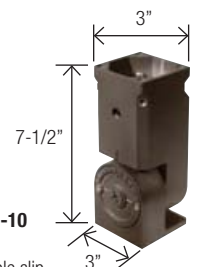

OFL-AC-4

Ground Mount with 2-inch adjustable

OFL-AC-6

Triple in-Line Bullhorn at 120

FLOODLIGHT ACCESSORIES

OFL-AC-5

Quad in-Line Bullhorn at 90

OFL-AC-12

Close Pole Mount

OFL-AC-1

Quad in-Line Bullhorn at 180°

OFL-AC-2

Triple in-Line Bullhorn at 180°

OFL-AC-3

Double in-Line Bullhorn at 180°

OFL-AC-7

Wall Mount Plate for use with close pole mount

OFL-AC-8

Wall Mount Bracket for single fixture mounted with adjustable slip fitter

OFL-AC-9

Wall Mount Bracket 90° for single fixture mounted with adjustable slip fitter

OFL-AC-10

Adjustable slip fitter

FLOODLIGHT ACCESSORIES

FLOODLIGHT ACCESSORIES