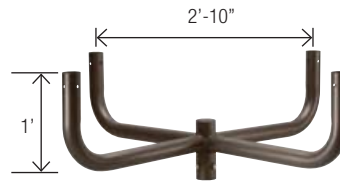

OFL-AC-4

Ground Mount with 2-inch adjustable

OFL-AC-6

Triple in-Line Bullhorn at 120

FLOODLIGHT ACCESSORIES

OFL-AC-5

Quad in-Line Bullhorn at 90

OFL-AC-12

Close Pole Mount

OFL-AC-1

Quad in-Line Bullhorn at 180°

OFL-AC-2

Triple in-Line Bullhorn at 180°

OFL-AC-3

Double in-Line Bullhorn at 180°

OFL-AC-7

Wall Mount Plate for use with close pole mount

OFL-AC-8

Wall Mount Bracket for single fixture mounted with adjustable slip fitter

OFL-AC-9

Wall Mount Bracket 90° for single fixture mounted with adjustable slip fitter