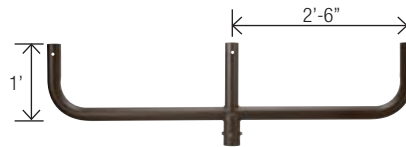

OFL-AC-4

Ground Mount with 2-inch adjustable

OFL-AC-6

Triple in-Line Bullhorn at 120

FLOODLIGHT ACCESSORIES

OFL-AC-5

Quad in-Line Bullhorn at 90

OFL-AC-12

Close Pole Mount

OFL-AC-1

Quad in-Line Bullhorn at 180°

OFL-AC-2

Triple in-Line Bullhorn at 180°

OFL-AC-3

Double in-Line Bullhorn at 180°

OFL-AC-7

Wall Mount Plate for use with close pole mount

OFL-AC-8

Wall Mount Bracket for single fixture mounted with adjustable slip fitter

OFL-AC-9

Wall Mount Bracket 90° for single fixture mounted with adjustable slip fitter