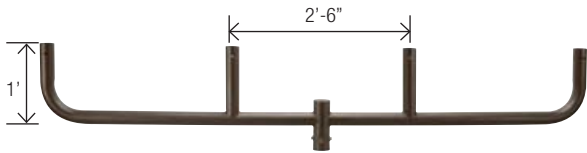

OFL-AC-4

Ground Mount with 2-inch adjustable

OFL-AC-6

Triple in-Line Bullhorn at 120

FLOODLIGHT ACCESSORIES

OFL-AC-5

Quad in-Line Bullhorn at 90

OFL-AC-12

Close Pole Mount

OFL-AC-1

Quad in-Line Bullhorn at 180°

OFL-AC-2

Triple in-Line Bullhorn at 180°

OFL-AC-3

Double in-Line Bullhorn at 180°

OFL-AC-7

Wall Mount Plate for use with close pole mount

OFL-AC-8

Wall Mount Bracket for single fixture mounted with adjustable slip fitter

OFL-AC-9

Wall Mount Bracket 90° for single fixture mounted with adjustable slip fitter