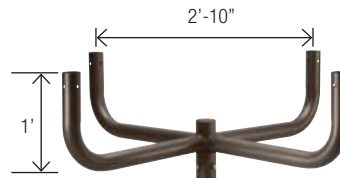

OFL-AC-4

Ground Mount with 2-inch adjustable

OFL-AC-6

Triple in-Line Bullhorn at 120

FLOODLIGHT ACCESSORIES

OFL-AC-5

Quad in-Line Bullhorn at 90

OFL-AC-12

Close Pole Mount

OFL-AC-1

Quad in-Line Bullhorn at 180°

OFL-AC-2

Triple in-Line Bullhorn at 180°

OFL-AC-3

Double in-Line Bullhorn at 180°

OFL-AC-7

Wall Mount Plate for use with close pole mount

OFL-AC-8

Wall Mount Bracket for single fixture mounted with adjustable slip fitter

OFL-AC-9

Wall Mount Bracket 90° for single fixture mounted with adjustable slip fitter

OFL-AC-10

Adjustable slip fitter

FLOODLIGHT ACCESSORIES

FLOODLIGHT ACCESSORIES