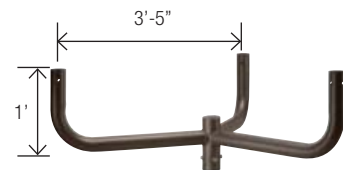

OFL-AC-4

Ground Mount with 2-inch adjustable

OFL-AC-6

Triple in-Line Bullhorn at 120

FLOODLIGHT ACCESSORIES

OFL-AC-5

Quad in-Line Bullhorn at 90

OFL-AC-12

Close Pole Mount

OFL-AC-1

Quad in-Line Bullhorn at 180°

OFL-AC-2

Triple in-Line Bullhorn at 180°

OFL-AC-3

Double in-Line Bullhorn at 180°

OFL-AC-7

Wall Mount Plate for use with close pole mount

OFL-AC-8

Wall Mount Bracket for single fixture mounted with adjustable slip fitter

OFL-AC-9

Wall Mount Bracket 90° for single fixture mounted with adjustable slip fitter

OFL-AC-10

Adjustable slip fitter

FLOODLIGHT ACCESSORIES

FLOODLIGHT ACCESSORIES