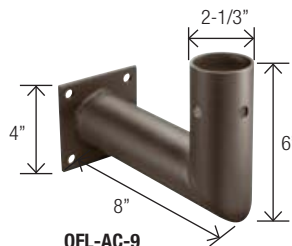

OFL-AC-4

Ground Mount with 2-inch adjustable

OFL-AC-6

Triple in-Line Bullhorn at 120

FLOODLIGHT ACCESSORIES

OFL-AC-5

Quad in-Line Bullhorn at 90

OFL-AC-12

Close Pole Mount

OFL-AC-1

Quad in-Line Bullhorn at 180°

OFL-AC-2

Triple in-Line Bullhorn at 180°

OFL-AC-3

Double in-Line Bullhorn at 180°

OFL-AC-7

Wall Mount Plate for use with close pole mount

OFL-AC-8

Wall Mount Bracket for single fixture mounted with adjustable slip fitter

OFL-AC-9

Wall Mount Bracket 90° for single fixture mounted with adjustable slip fitter

OFL-AC-10

Adjustable slip fitter

FLOODLIGHT ACCESSORIES

FLOODLIGHT ACCESSORIES