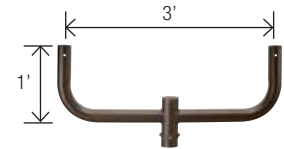

Close Pole Mount

OFL-AC-1

Quad in-Line Bullhorn at 180°

OFL-AC-2

Triple in-Line Bullhorn at 180°

OFL-AC-3

Double in-Line Bullhorn at 180°

OFL-AC-7

Wall Mount Plate for use with close pole mount

OFL-AC-8

Wall Mount Bracket for single fixture mounted with adjustable slip fitter

OFL-AC-9

Wall Mount Bracket 90° for single fixture mounted with adjustable slip fitter

OFL-AC-10

Adjustable slip fitter

FLOODLIGHT ACCESSORIES

FLOODLIGHT ACCESSORIES