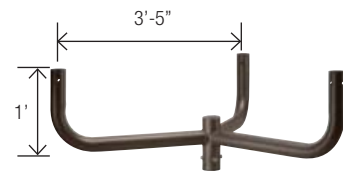

OFL-AC-4

Ground Mount with 2-inch adjustable

OFL-AC-6

Triple in-Line Bullhorn at 120

FLOODLIGHT ACCESSORIES

OFL-AC-5

Quad in-Line Bullhorn at 90

OFL-AC-12

Close Pole Mount

OFL-AC-1

Quad in-Line Bullhorn at 180°

OFL-AC-2

Triple in-Line Bullhorn at 180°

OFL-AC-3

Double in-Line Bullhorn at 180°

OFL-AC-7

Wall Mount Plate for use with close pole mount

OFL-AC-8

Wall Mount Bracket for single fixture mounted with adjustable slip fitter

OFL-AC-9

Wall Mount Bracket 90° for single fixture mounted with adjustable slip fitter

OFL-AC-10

Adjustable slip fitter

FLOODLIGHT ACCESSORIES

FLOODLIGHT ACCESSORIES