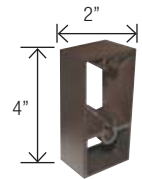

FLOODLIGHT ACCESSORIES