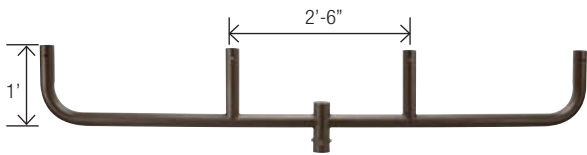

OFL-AC-4

Ground Mount with 2-inch adjustable

OFL-AC-6

Triple in-Line Bullhorn at 120

FLOODLIGHT ACCESSORIES

OFL-AC-5

Quad in-Line Bullhorn at 90

OFL-AC-12

Close Pole Mount

OFL-AC-1

Quad in-Line Bullhorn at 180°

OFL-AC-2

Triple in-Line Bullhorn at 180°

OFL-AC-3

Double in-Line Bullhorn at 180°

OFL-AC-7

Wall Mount Plate for use with close pole mount

OFL-AC-8

Wall Mount Bracket for single fixture mounted with adjustable slip fitter

OFL-AC-9

Wall Mount Bracket 90° for single fixture mounted with adjustable slip fitter

OFL-AC-10

Adjustable slip fitter

FLOODLIGHT ACCESSORIES

FLOODLIGHT ACCESSORIES