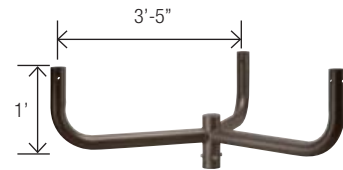

OFL-AC-4

Ground Mount with 2-inch adjustable

OFL-AC-6

Triple in-Line Bullhorn at 120

FLOODLIGHT ACCESSORIES

OFL-AC-5

Quad in-Line Bullhorn at 90

OFL-AC-12

Close Pole Mount

OFL-AC-1

Quad in-Line Bullhorn at 180°

OFL-AC-2

Triple in-Line Bullhorn at 180°

OFL-AC-3

Double in-Line Bullhorn at 180°

OFL-AC-7

Wall Mount Plate for use with close pole mount

OFL-AC-8

Wall Mount Bracket for single fixture mounted with adjustable slip fitter

OFL-AC-9

Wall Mount Bracket 90° for single fixture mounted with adjustable slip fitter