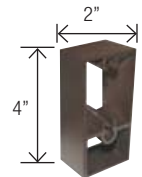

OFL-AC-4

Ground Mount with 2-inch adjustable

OFL-AC-6

Triple in-Line Bullhorn at 120

FLOODLIGHT ACCESSORIES

OFL-AC-5

Quad in-Line Bullhorn at 90

OFL-AC-12

Close Pole Mount

OFL-AC-1

Quad in-Line Bullhorn at 180°

OFL-AC-2

Triple in-Line Bullhorn at 180°

OFL-AC-3

Double in-Line Bullhorn at 180°

OFL-AC-7

Wall Mount Plate for use with close pole mount

OFL-AC-8

Wall Mount Bracket for single fixture mounted with adjustable slip fitter

OFL-AC-9

Wall Mount Bracket 90° for single fixture mounted with adjustable slip fitter