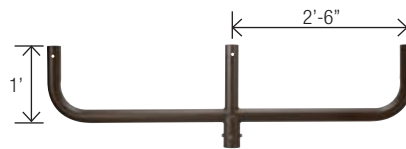

FLOODLIGHT ACCESSORIES