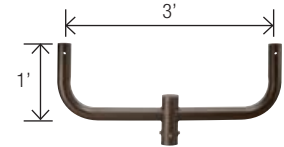

OFL-AC-4

Ground Mount with 2-inch adjustable

OFL-AC-6

Triple in-Line Bullhorn at 120

FLOODLIGHT ACCESSORIES

OFL-AC-5

Quad in-Line Bullhorn at 90

OFL-AC-12

Close Pole Mount

OFL-AC-1

Quad in-Line Bullhorn at 180°

OFL-AC-2

Triple in-Line Bullhorn at 180°

OFL-AC-3

Double in-Line Bullhorn at 180°

OFL-AC-7

Wall Mount Plate for use with close pole mount

OFL-AC-8

Wall Mount Bracket for single fixture mounted with adjustable slip fitter

OFL-AC-9

Wall Mount Bracket 90° for single fixture mounted with adjustable slip fitter