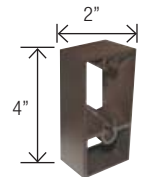

**OFL-AC-4**

Ground Mount with 2-inch adjustable

**OFL-AC-6**

Triple in-Line Bullhorn at 120

**OFL-AC-5**

Quad in-Line Bullhorn at 90

**OFL-AC-12**

Close Pole Mount

# FLOODLIGHT ACCESSORIES

**OFL-AC-1**

Quad in-Line Bullhorn at 180°

**OFL-AC-2**

Triple in-Line Bullhorn at 180°

**OFL-AC-3**

Double in-Line Bullhorn at 180°

**OFL-AC-7**

Wall Mount Plate for use with close pole mount

**OFL-AC-8**

Wall Mount Bracket for single fixture mounted with adjustable slip fitter

**OFL-AC-9**

Wall Mount Bracket 90° for single fixture mounted with adjustable slip fitter