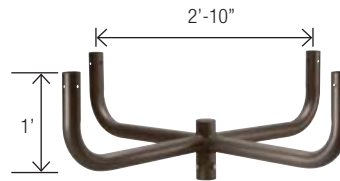

FLOODLIGHT ACCESSORIES