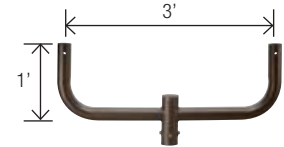

FLOODLIGHT ACCESSORIES