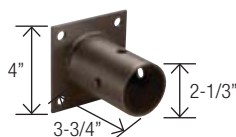

**OFL-AC-4**

Ground Mount with 2-inch adjustable

**OFL-AC-6**

Triple in-Line Bullhorn at 120

**OFL-AC-5**

Quad in-Line Bullhorn at 90

**OFL-AC-12**

Close Pole Mount

# FLOODLIGHT ACCESSORIES

**OFL-AC-1**

Quad in-Line Bullhorn at 180°

**OFL-AC-2**

Triple in-Line Bullhorn at 180°

**OFL-AC-3**

Double in-Line Bullhorn at 180°

**OFL-AC-7**

Wall Mount Plate for use with close pole mount

**OFL-AC-8**

Wall Mount Bracket for single fixture mounted with adjustable slip fitter

**OFL-AC-9**

Wall Mount Bracket 90° for single fixture mounted with adjustable slip fitter