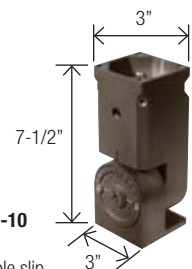

**OFL-AC-4**

Ground Mount with 2-inch adjustable

**OFL-AC-6**

Triple in-Line Bullhorn at 120

**OFL-AC-5**

Quad in-Line Bullhorn at 90

**OFL-AC-12**

Close Pole Mount

# FLOODLIGHT ACCESSORIES

**OFL-AC-1**

Quad in-Line Bullhorn at 180°

**OFL-AC-2**

Triple in-Line Bullhorn at 180°

**OFL-AC-3**

Double in-Line Bullhorn at 180°

**OFL-AC-7**

Wall Mount Plate for use with close pole mount

**OFL-AC-8**

Wall Mount Bracket for single fixture mounted with adjustable slip fitter

**OFL-AC-9**

Wall Mount Bracket 90° for single fixture mounted with adjustable slip fitter

**OFL-AC-10**

Adjustable slip fitter