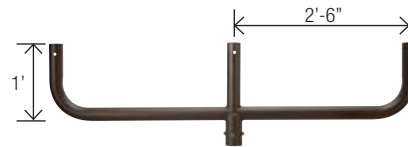

**OFL-AC-4**

Ground Mount with 2-inch adjustable

**OFL-AC-6**

Triple in-Line Bullhorn at 120

**OFL-AC-5**

Quad in-Line Bullhorn at 90

**OFL-AC-12**

Close Pole Mount

# FLOODLIGHT ACCESSORIES

**OFL-AC-1**

Quad in-Line Bullhorn at 180°

**OFL-AC-2**

Triple in-Line Bullhorn at 180°

**OFL-AC-3**

Double in-Line Bullhorn at 180°

**OFL-AC-7**

Wall Mount Plate for use with close pole mount

**OFL-AC-8**

Wall Mount Bracket for single fixture mounted with adjustable slip fitter

**OFL-AC-9**

Wall Mount Bracket 90° for single fixture mounted with adjustable slip fitter