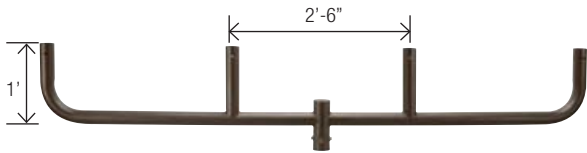

**OFL-AC-4**

Ground Mount with 2-inch adjustable

**OFL-AC-6**

Triple in-Line Bullhorn at 120

**OFL-AC-5**

Quad in-Line Bullhorn at 90

**OFL-AC-12**

Close Pole Mount

# FLOODLIGHT ACCESSORIES

**OFL-AC-1**

Quad in-Line Bullhorn at 180°

**OFL-AC-2**

Triple in-Line Bullhorn at 180°

**OFL-AC-3**

Double in-Line Bullhorn at 180°

**OFL-AC-7**

Wall Mount Plate for use with close pole mount

**OFL-AC-8**

Wall Mount Bracket for single fixture mounted with adjustable slip fitter

**OFL-AC-9**

Wall Mount Bracket 90° for single fixture mounted with adjustable slip fitter

**OFL-AC-10**

Adjustable slip fitter