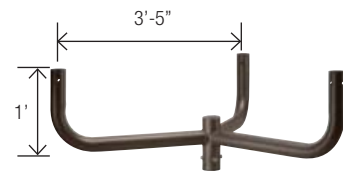

**OFL-AC-4**

Ground Mount with 2-inch adjustable

**OFL-AC-6**

Triple in-Line Bullhorn at 120

**OFL-AC-5**

Quad in-Line Bullhorn at 90

**OFL-AC-12**

Close Pole Mount

# FLOODLIGHT ACCESSORIES

**OFL-AC-1**

Quad in-Line Bullhorn at 180°

**OFL-AC-2**

Triple in-Line Bullhorn at 180°

**OFL-AC-3**

Double in-Line Bullhorn at 180°

**OFL-AC-7**

Wall Mount Plate for use with close pole mount

**OFL-AC-8**

Wall Mount Bracket for single fixture mounted with adjustable slip fitter

**OFL-AC-9**

Wall Mount Bracket 90° for single fixture mounted with adjustable slip fitter

**OFL-AC-10**

Adjustable slip fitter