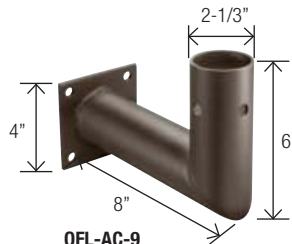

FLOODLIGHT ACCESSORIES