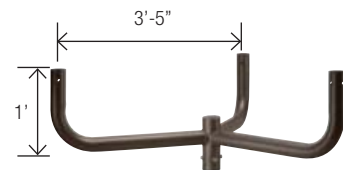

FLOODLIGHT ACCESSORIES