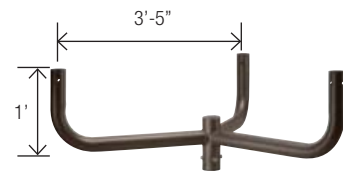

**OFL-AC-4**

Ground Mount with 2-inch adjustable

**OFL-AC-6**

Triple in-Line Bullhorn at 120

**OFL-AC-5**

Quad in-Line Bullhorn at 90

**OFL-AC-12**

Close Pole Mount

# FLOODLIGHT ACCESSORIES

**OFL-AC-1**

Quad in-Line Bullhorn at 180°

**OFL-AC-2**

Triple in-Line Bullhorn at 180°

**OFL-AC-3**

Double in-Line Bullhorn at 180°

**OFL-AC-7**

Wall Mount Plate for use with close pole mount

**OFL-AC-8**

Wall Mount Bracket for single fixture mounted with adjustable slip fitter

**OFL-AC-9**

Wall Mount Bracket 90° for single fixture mounted with adjustable slip fitter

**OFL-AC-10**

Adjustable slip fitter