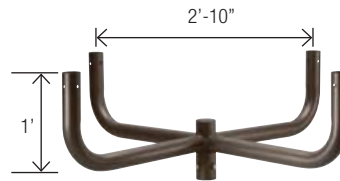

**OFL-AC-4**

Ground Mount with 2-inch adjustable

**OFL-AC-6**

Triple in-Line Bullhorn at 120

**OFL-AC-5**

Quad in-Line Bullhorn at 90

**OFL-AC-12**

Close Pole Mount

# FLOODLIGHT ACCESSORIES

**OFL-AC-1**

Quad in-Line Bullhorn at 180°

**OFL-AC-2**

Triple in-Line Bullhorn at 180°

**OFL-AC-3**

Double in-Line Bullhorn at 180°

**OFL-AC-7**

Wall Mount Plate for use with close pole mount

**OFL-AC-8**

Wall Mount Bracket for single fixture mounted with adjustable slip fitter

**OFL-AC-9**

Wall Mount Bracket 90° for single fixture mounted with adjustable slip fitter

**OFL-AC-10**

Adjustable slip fitter