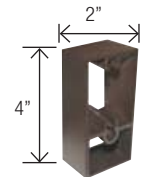

FLOODLIGHT ACCESSORIES