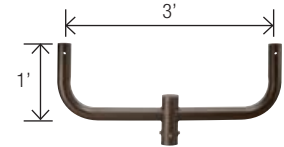

**OFL-AC-4**

Ground Mount with 2-inch adjustable

**OFL-AC-6**

Triple in-Line Bullhorn at 120

**OFL-AC-5**

Quad in-Line Bullhorn at 90

**OFL-AC-12**

Close Pole Mount

# FLOODLIGHT ACCESSORIES

**OFL-AC-1**

Quad in-Line Bullhorn at 180°

**OFL-AC-2**

Triple in-Line Bullhorn at 180°

**OFL-AC-3**

Double in-Line Bullhorn at 180°

**OFL-AC-7**

Wall Mount Plate for use with close pole mount

**OFL-AC-8**

Wall Mount Bracket for single fixture mounted with adjustable slip fitter

**OFL-AC-9**

Wall Mount Bracket 90° for single fixture mounted with adjustable slip fitter