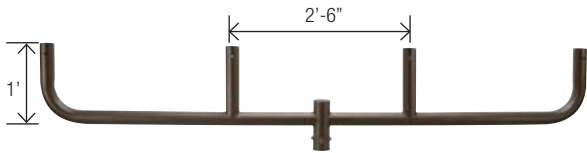

OFL-AC-4

Ground Mount with
2-inch adjustable

OFL-AC-6

Triple in-Line Bullhorn at 120

OFL-AC-5

Quad in-Line Bullhorn at 90

OFL-AC-12

Close Pole Mount

FLOODLIGHT ACCESSORIES

OFL-AC-1

Quad in-Line Bullhorn at 180°

OFL-AC-2

Triple in-Line Bullhorn at 180°

OFL-AC-3

Double in-Line Bullhorn at 180°

OFL-AC-7

Wall Mount Plate for use with close pole mount

OFL-AC-8

Wall Mount Bracket for single fixture mounted with adjustable slip fitter

OFL-AC-9

Wall Mount Bracket 90° for single fixture mounted with adjustable slip fitter