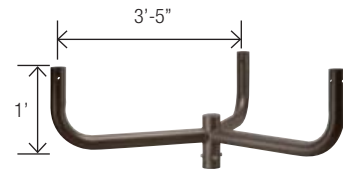

OFL-AC-4

Ground Mount with
2-inch adjustable

OFL-AC-6

Triple in-Line Bullhorn at 120

OFL-AC-5

Quad in-Line Bullhorn at 90

OFL-AC-12

Close Pole Mount

FLOODLIGHT ACCESSORIES

OFL-AC-1

Quad in-Line Bullhorn at 180°

OFL-AC-2

Triple in-Line Bullhorn at 180°

OFL-AC-3

Double in-Line Bullhorn at 180°

OFL-AC-7

Wall Mount Plate for use with close pole mount

OFL-AC-8

Wall Mount Bracket for single fixture mounted with adjustable slip fitter

OFL-AC-9

Wall Mount Bracket 90° for single fixture mounted with adjustable slip fitter