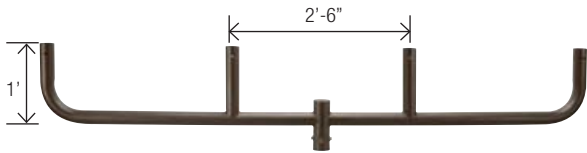

OFL-AC-4

Ground Mount with
2-inch adjustable

OFL-AC-6

Triple in-Line Bullhorn at 120

OFL-AC-5

Quad in-Line Bullhorn at 90

OFL-AC-12

Close Pole Mount

FLOODLIGHT ACCESSORIES

OFL-AC-1

Quad in-Line Bullhorn at 180°

OFL-AC-2

Triple in-Line Bullhorn at 180°

OFL-AC-3

Double in-Line Bullhorn at 180°

OFL-AC-7

Wall Mount Plate for use with close pole mount

OFL-AC-8

Wall Mount Bracket for single fixture mounted with adjustable slip fitter

OFL-AC-9

Wall Mount Bracket 90° for single fixture mounted with adjustable slip fitter

OFL-AC-10

Adjustable slip fitter

FLOODLIGHT ACCESSORIES

FLOODLIGHT ACCESSORIES