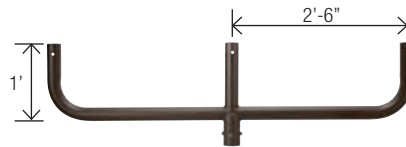

FLOODLIGHT ACCESSORIES