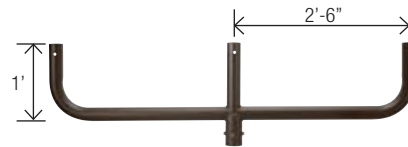

OFL-AC-4

Ground Mount with
2-inch adjustable

OFL-AC-6

Triple in-Line Bullhorn at 120

OFL-AC-5

Quad in-Line Bullhorn at 90

OFL-AC-12

Close Pole Mount

FLOODLIGHT ACCESSORIES

OFL-AC-1

Quad in-Line Bullhorn at 180°

OFL-AC-2

Triple in-Line Bullhorn at 180°

OFL-AC-3

Double in-Line Bullhorn at 180°

OFL-AC-7

Wall Mount Plate for use with close pole mount

OFL-AC-8

Wall Mount Bracket for single fixture mounted with adjustable slip fitter

OFL-AC-9

Wall Mount Bracket 90° for single fixture mounted with adjustable slip fitter