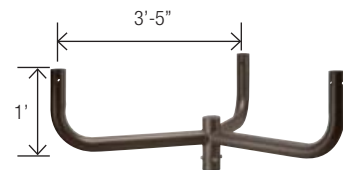

OFL-AC-4

Ground Mount with
2-inch adjustable

OFL-AC-6

Triple in-Line Bullhorn at 120

OFL-AC-5

Quad in-Line Bullhorn at 90

OFL-AC-12

Close Pole Mount

FLOODLIGHT ACCESSORIES

OFL-AC-1

Quad in-Line Bullhorn at 180°

OFL-AC-2

Triple in-Line Bullhorn at 180°

OFL-AC-3

Double in-Line Bullhorn at 180°

OFL-AC-7

Wall Mount Plate for use with close pole mount

OFL-AC-8

Wall Mount Bracket for single fixture mounted with adjustable slip fitter

OFL-AC-9

Wall Mount Bracket 90° for single fixture mounted with adjustable slip fitter

OFL-AC-10

Adjustable slip fitter

FLOODLIGHT ACCESSORIES

FLOODLIGHT ACCESSORIES