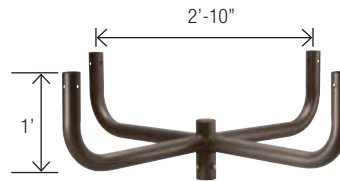

OFL-AC-4

Ground Mount with
2-inch adjustable

OFL-AC-6

Triple in-Line Bullhorn at 120

OFL-AC-5

Quad in-Line Bullhorn at 90

OFL-AC-12

Close Pole Mount

FLOODLIGHT ACCESSORIES

OFL-AC-1

Quad in-Line Bullhorn at 180°

OFL-AC-2

Triple in-Line Bullhorn at 180°

OFL-AC-3

Double in-Line Bullhorn at 180°

OFL-AC-7

Wall Mount Plate for use with close pole mount

OFL-AC-8

Wall Mount Bracket for single fixture mounted with adjustable slip fitter

OFL-AC-9

Wall Mount Bracket 90° for single fixture mounted with adjustable slip fitter