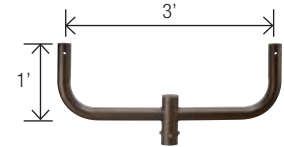

OFL-AC-4

Ground Mount with
2-inch adjustable

OFL-AC-6

Triple in-Line Bullhorn at 120

OFL-AC-5

Quad in-Line Bullhorn at 90

OFL-AC-12

Close Pole Mount

FLOODLIGHT ACCESSORIES

OFL-AC-1

Quad in-Line Bullhorn at 180°

OFL-AC-2

Triple in-Line Bullhorn at 180°

OFL-AC-3

Double in-Line Bullhorn at 180°

OFL-AC-7

Wall Mount Plate for use with close pole mount

OFL-AC-8

Wall Mount Bracket for single fixture mounted with adjustable slip fitter

OFL-AC-9

Wall Mount Bracket 90° for single fixture mounted with adjustable slip fitter

OFL-AC-10

Adjustable slip fitter

FLOODLIGHT ACCESSORIES

FLOODLIGHT ACCESSORIES