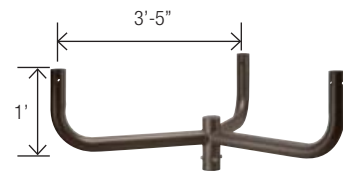

OFL-AC-4

Ground Mount with
2-inch adjustable

OFL-AC-6

Triple in-Line Bullhorn at 120

OFL-AC-5

Quad in-Line Bullhorn at 90

OFL-AC-12

Close Pole Mount

FLOODLIGHT ACCESSORIES

OFL-AC-1

Quad in-Line Bullhorn at 180°

OFL-AC-2

Triple in-Line Bullhorn at 180°

OFL-AC-3

Double in-Line Bullhorn at 180°

OFL-AC-7

Wall Mount Plate for use with close pole mount

OFL-AC-8

Wall Mount Bracket for single fixture mounted with adjustable slip fitter

OFL-AC-9

Wall Mount Bracket 90° for single fixture mounted with adjustable slip fitter

OFL-AC-10

Adjustable slip fitter

FLOODLIGHT ACCESSORIES

FLOODLIGHT ACCESSORIES