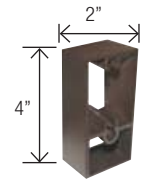

FLOODLIGHT ACCESSORIES