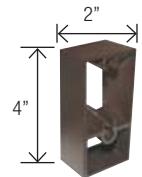

OFL-AC-4

Ground Mount with
2-inch adjustable

OFL-AC-6

Triple in-Line Bullhorn at 120

OFL-AC-5

Quad in-Line Bullhorn at 90

OFL-AC-12

Close Pole Mount

FLOODLIGHT ACCESSORIES

OFL-AC-1

Quad in-Line Bullhorn at 180°

OFL-AC-2

Triple in-Line Bullhorn at 180°

OFL-AC-3

Double in-Line Bullhorn at 180°

OFL-AC-7

Wall Mount Plate for use with close pole mount

OFL-AC-8

Wall Mount Bracket for single fixture mounted with adjustable slip fitter

OFL-AC-9

Wall Mount Bracket 90° for single fixture mounted with adjustable slip fitter