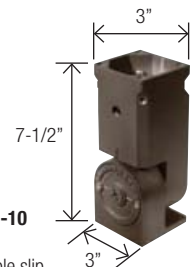

FLOODLIGHT ACCESSORIES