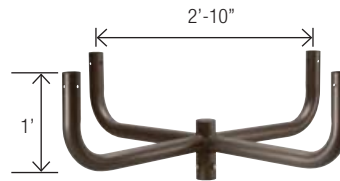

OFL-AC-4

Ground Mount with
2-inch adjustable

OFL-AC-6

Triple in-Line Bullhorn at 120

OFL-AC-5

Quad in-Line Bullhorn at 90

OFL-AC-12

Close Pole Mount

FLOODLIGHT ACCESSORIES

OFL-AC-1

Quad in-Line Bullhorn at 180°

OFL-AC-2

Triple in-Line Bullhorn at 180°

OFL-AC-3

Double in-Line Bullhorn at 180°

OFL-AC-7

Wall Mount Plate for use with close pole mount

OFL-AC-8

Wall Mount Bracket for single fixture mounted with adjustable slip fitter

OFL-AC-9

Wall Mount Bracket 90° for single fixture mounted with adjustable slip fitter

OFL-AC-10

Adjustable slip fitter

FLOODLIGHT ACCESSORIES

FLOODLIGHT ACCESSORIES