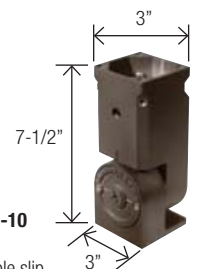

OFL-AC-4

Ground Mount with
2-inch adjustable

OFL-AC-6

Triple in-Line Bullhorn at 120

OFL-AC-5

Quad in-Line Bullhorn at 90

OFL-AC-12

Close Pole Mount

FLOODLIGHT ACCESSORIES

OFL-AC-1

Quad in-Line Bullhorn at 180°

OFL-AC-2

Triple in-Line Bullhorn at 180°

OFL-AC-3

Double in-Line Bullhorn at 180°

OFL-AC-7

Wall Mount Plate for use with close pole mount

OFL-AC-8

Wall Mount Bracket for single fixture mounted with adjustable slip fitter

OFL-AC-9

Wall Mount Bracket 90° for single fixture mounted with adjustable slip fitter

OFL-AC-10

Adjustable slip fitter

FLOODLIGHT ACCESSORIES

FLOODLIGHT ACCESSORIES