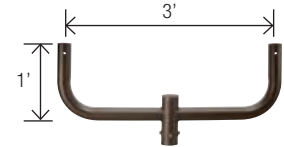

OFL-AC-4

Ground Mount with
2-inch adjustable

OFL-AC-6

Triple in-Line Bullhorn at 120

OFL-AC-5

Quad in-Line Bullhorn at 90

OFL-AC-12

Close Pole Mount

FLOODLIGHT ACCESSORIES

OFL-AC-1

Quad in-Line Bullhorn at 180°

OFL-AC-2

Triple in-Line Bullhorn at 180°

OFL-AC-3

Double in-Line Bullhorn at 180°

OFL-AC-7

Wall Mount Plate for use with close pole mount

OFL-AC-8

Wall Mount Bracket for single fixture mounted with adjustable slip fitter

OFL-AC-9

Wall Mount Bracket 90° for single fixture mounted with adjustable slip fitter