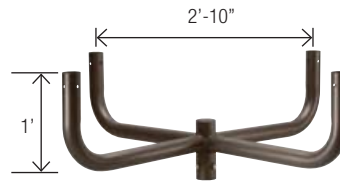

FLOODLIGHT ACCESSORIES

OFL-AC-1

Quad in-Line Bullhorn at 180°

OFL-AC-2

Triple in-Line Bullhorn at 180°

OFL-AC-3

Double in-Line Bullhorn at 180°

OFL-AC-7

Wall Mount Plate for use with close
pole mount

OFL-AC-8

Wall Mount Bracket for single
fixture mounted with adjustable
slip fitter

OFL-AC-9

Wall Mount Bracket 90° for single
fixture mounted with adjustable
slip fitter

OFL-AC-10

Adjustable slip
fitter

FLOODLIGHT ACCESSORIES

Triple in-Line Bullhorn at 120

FLOODLIGHT ACCESSORIES

Quad in-Line Bullhorn at 90

Close Pole Mount

Quad in-Line Bullhorn at 180°

Triple in-Line Bullhorn at 180°

Double in-Line Bullhorn at 180°

Wall Mount Plate for use with close pole mount

Wall Mount Bracket for single fixture mounted with adjustable slip fitter

Wall Mount Bracket 90° for single fixture mounted with adjustable slip fitter