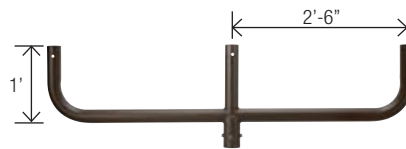

Wall Mount Plate for use with close
pole mount

OFL-AC-8

Wall Mount Bracket for single
fixture mounted with adjustable
slip fitter

OFL-AC-9

Wall Mount Bracket 90° for single
fixture mounted with adjustable
slip fitter

OFL-AC-10

Adjustable slip
fitter

FLOODLIGHT ACCESSORIES

Triple in-Line Bullhorn at 120

FLOODLIGHT ACCESSORIES

Quad in-Line Bullhorn at 90

Close Pole Mount

Quad in-Line Bullhorn at 180°

Triple in-Line Bullhorn at 180°

Double in-Line Bullhorn at 180°

Wall Mount Plate for use with close pole mount

Wall Mount Bracket for single fixture mounted with adjustable slip fitter

Wall Mount Bracket 90° for single fixture mounted with adjustable slip fitter

Adjustable slip fitter