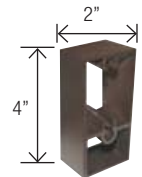

OFL-AC-4

Ground Mount with
2-inch adjustable

OFL-AC-6

Triple in-Line Bullhorn at 120

OFL-AC-5

Quad in-Line Bullhorn at 90

OFL-AC-12

Close Pole Mount

FLOODLIGHT ACCESSORIES

OFL-AC-1

Quad in-Line Bullhorn at 180°

OFL-AC-2

Triple in-Line Bullhorn at 180°

OFL-AC-3

Double in-Line Bullhorn at 180°

OFL-AC-7

Wall Mount Plate for use with close
pole mount

OFL-AC-8

Wall Mount Bracket for single
fixture mounted with adjustable
slip fitter

OFL-AC-9

Wall Mount Bracket 90° for single
fixture mounted with adjustable
slip fitter

Triple in-Line Bullhorn at 180°

Double in-Line Bullhorn at 180°

Wall Mount Plate for use with close pole mount

Wall Mount Bracket for single fixture mounted with adjustable slip fitter

Wall Mount Bracket 90° for single fixture mounted with adjustable slip fitter