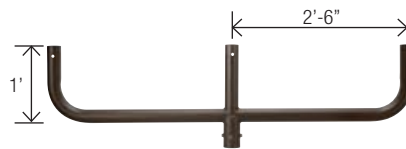

FLOODLIGHT ACCESSORIES

OFL-AC-1

Quad in-Line Bullhorn at 180°

OFL-AC-2

Triple in-Line Bullhorn at 180°

OFL-AC-3

Double in-Line Bullhorn at 180°

OFL-AC-7

Wall Mount Plate for use with close
pole mount

OFL-AC-8

Wall Mount Bracket for single
fixture mounted with adjustable
slip fitter

OFL-AC-9

Wall Mount Bracket 90° for single
fixture mounted with adjustable
slip fitter

OFL-AC-10

Adjustable slip
fitter

FLOODLIGHT ACCESSORIES

Triple in-Line Bullhorn at 120

FLOODLIGHT ACCESSORIES

Quad in-Line Bullhorn at 90

Close Pole Mount

Quad in-Line Bullhorn at 180°

Triple in-Line Bullhorn at 180°

Double in-Line Bullhorn at 180°

Wall Mount Plate for use with close pole mount

Wall Mount Bracket for single fixture mounted with adjustable slip fitter

Wall Mount Bracket 90° for single fixture mounted with adjustable slip fitter