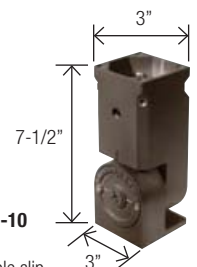

OFL-AC-4

Ground Mount with
2-inch adjustable

OFL-AC-6

Triple in-Line Bullhorn at 120

OFL-AC-5

Quad in-Line Bullhorn at 90

OFL-AC-12

Close Pole Mount

Wall Mount Plate for use with close
pole mount

OFL-AC-8

Wall Mount Bracket for single
fixture mounted with adjustable
slip fitter

OFL-AC-9

Wall Mount Bracket 90° for single
fixture mounted with adjustable
slip fitter

OFL-AC-10

Adjustable slip
fitter

FLOODLIGHT ACCESSORIES

Triple in-Line Bullhorn at 120

FLOODLIGHT ACCESSORIES

Quad in-Line Bullhorn at 90

Close Pole Mount

Quad in-Line Bullhorn at 180°

Triple in-Line Bullhorn at 180°

Double in-Line Bullhorn at 180°

Wall Mount Plate for use with close pole mount

Wall Mount Bracket for single fixture mounted with adjustable slip fitter

Wall Mount Bracket 90° for single fixture mounted with adjustable slip fitter