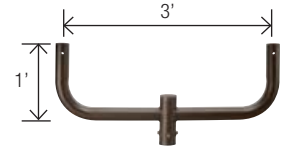

OFL-AC-4

Ground Mount with
2-inch adjustable

OFL-AC-6

Triple in-Line Bullhorn at 120

OFL-AC-5

Quad in-Line Bullhorn at 90

OFL-AC-12

Close Pole Mount

FLOODLIGHT ACCESSORIES

OFL-AC-1

Quad in-Line Bullhorn at 180°

OFL-AC-2

Triple in-Line Bullhorn at 180°

OFL-AC-3

Double in-Line Bullhorn at 180°

OFL-AC-7

Wall Mount Plate for use with close
pole mount

OFL-AC-8

Wall Mount Bracket for single
fixture mounted with adjustable
slip fitter

OFL-AC-9

Wall Mount Bracket 90° for single
fixture mounted with adjustable
slip fitter

Triple in-Line Bullhorn at 180°

Double in-Line Bullhorn at 180°

Wall Mount Plate for use with close pole mount

Wall Mount Bracket for single fixture mounted with adjustable slip fitter

Wall Mount Bracket 90° for single fixture mounted with adjustable slip fitter