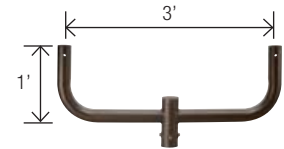

Wall Mount Plate for use with close
pole mount

OFL-AC-8

Wall Mount Bracket for single
fixture mounted with adjustable
slip fitter

OFL-AC-9

Wall Mount Bracket 90° for single
fixture mounted with adjustable
slip fitter

OFL-AC-10

Adjustable slip
fitter

FLOODLIGHT ACCESSORIES

Triple in-Line Bullhorn at 120

FLOODLIGHT ACCESSORIES

Quad in-Line Bullhorn at 90

Close Pole Mount

Quad in-Line Bullhorn at 180°

Triple in-Line Bullhorn at 180°

Double in-Line Bullhorn at 180°

Wall Mount Plate for use with close pole mount

Wall Mount Bracket for single fixture mounted with adjustable slip fitter

Wall Mount Bracket 90° for single fixture mounted with adjustable slip fitter

Adjustable slip fitter