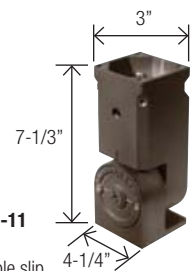

Wall Mount Plate for use with close
pole mount

OFL-AC-8

Wall Mount Bracket for single
fixture mounted with adjustable
slip fitter

OFL-AC-9

Wall Mount Bracket 90° for single
fixture mounted with adjustable
slip fitter

OFL-AC-10

Adjustable slip
fitter

FLOODLIGHT ACCESSORIES

Triple in-Line Bullhorn at 120

FLOODLIGHT ACCESSORIES

Quad in-Line Bullhorn at 90

Close Pole Mount

Quad in-Line Bullhorn at 180°

Triple in-Line Bullhorn at 180°

Double in-Line Bullhorn at 180°

Wall Mount Plate for use with close pole mount

Wall Mount Bracket for single fixture mounted with adjustable slip fitter

Wall Mount Bracket 90° for single fixture mounted with adjustable slip fitter

Adjustable slip fitter