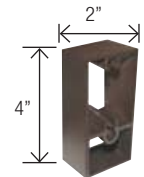

Wall Mount Plate for use with close
pole mount

OFL-AC-8

Wall Mount Bracket for single
fixture mounted with adjustable
slip fitter

OFL-AC-9

Wall Mount Bracket 90° for single
fixture mounted with adjustable
slip fitter

OFL-AC-10

Adjustable slip
fitter

FLOODLIGHT ACCESSORIES

Triple in-Line Bullhorn at 120

FLOODLIGHT ACCESSORIES

Quad in-Line Bullhorn at 90

Close Pole Mount

Quad in-Line Bullhorn at 180°

Triple in-Line Bullhorn at 180°

Double in-Line Bullhorn at 180°

Wall Mount Plate for use with close pole mount

Wall Mount Bracket for single fixture mounted with adjustable slip fitter

Wall Mount Bracket 90° for single fixture mounted with adjustable slip fitter