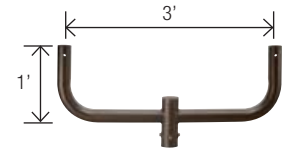

FLOODLIGHT ACCESSORIES

OFL-AC-1

Quad in-Line Bullhorn at 180°

OFL-AC-2

Triple in-Line Bullhorn at 180°

OFL-AC-3

Double in-Line Bullhorn at 180°

OFL-AC-7

Wall Mount Plate for use with close
pole mount

OFL-AC-8

Wall Mount Bracket for single
fixture mounted with adjustable
slip fitter

OFL-AC-9

Wall Mount Bracket 90° for single
fixture mounted with adjustable
slip fitter

OFL-AC-10

Adjustable slip
fitter

FLOODLIGHT ACCESSORIES

Triple in-Line Bullhorn at 120

FLOODLIGHT ACCESSORIES

Quad in-Line Bullhorn at 90

Close Pole Mount

Quad in-Line Bullhorn at 180°

Triple in-Line Bullhorn at 180°

Double in-Line Bullhorn at 180°

Wall Mount Plate for use with close pole mount

Wall Mount Bracket for single fixture mounted with adjustable slip fitter

Wall Mount Bracket 90° for single fixture mounted with adjustable slip fitter