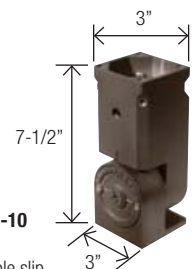

OFL-AC-4

Ground Mount with
2-inch adjustable

OFL-AC-6

Triple in-Line Bullhorn at 120

OFL-AC-5

Quad in-Line Bullhorn at 90

OFL-AC-12

Close Pole Mount

Wall Mount Plate for use with close
pole mount

OFL-AC-8

Wall Mount Bracket for single
fixture mounted with adjustable
slip fitter

OFL-AC-9

Wall Mount Bracket 90° for single
fixture mounted with adjustable
slip fitter

OFL-AC-10

Adjustable slip
fitter

FLOODLIGHT ACCESSORIES

Triple in-Line Bullhorn at 120

FLOODLIGHT ACCESSORIES

Quad in-Line Bullhorn at 90

Close Pole Mount

Quad in-Line Bullhorn at 180°

Triple in-Line Bullhorn at 180°

Double in-Line Bullhorn at 180°

Wall Mount Plate for use with close pole mount

Wall Mount Bracket for single fixture mounted with adjustable slip fitter

Wall Mount Bracket 90° for single fixture mounted with adjustable slip fitter