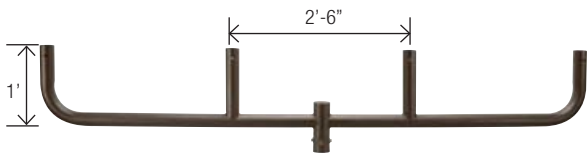

FLOODLIGHT ACCESSORIES

OFL-AC-1

Quad in-Line Bullhorn at 180°

OFL-AC-2

Triple in-Line Bullhorn at 180°

OFL-AC-3

Double in-Line Bullhorn at 180°

OFL-AC-7

Wall Mount Plate for use with close
pole mount

OFL-AC-8

Wall Mount Bracket for single
fixture mounted with adjustable
slip fitter

OFL-AC-9

Wall Mount Bracket 90° for single
fixture mounted with adjustable
slip fitter

OFL-AC-10

Adjustable slip
fitter

FLOODLIGHT ACCESSORIES

Triple in-Line Bullhorn at 120

FLOODLIGHT ACCESSORIES

Quad in-Line Bullhorn at 90

Close Pole Mount

Quad in-Line Bullhorn at 180°

Triple in-Line Bullhorn at 180°

Double in-Line Bullhorn at 180°

Wall Mount Plate for use with close pole mount

Wall Mount Bracket for single fixture mounted with adjustable slip fitter

Wall Mount Bracket 90° for single fixture mounted with adjustable slip fitter