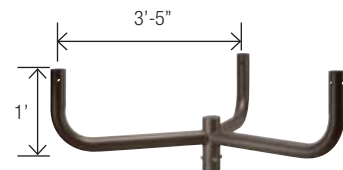

FLOODLIGHT ACCESSORIES

OFL-AC-1

Quad in-Line Bullhorn at 180°

OFL-AC-2

Triple in-Line Bullhorn at 180°

OFL-AC-3

Double in-Line Bullhorn at 180°

OFL-AC-7

Wall Mount Plate for use with close
pole mount

OFL-AC-8

Wall Mount Bracket for single
fixture mounted with adjustable
slip fitter

OFL-AC-9

Wall Mount Bracket 90° for single
fixture mounted with adjustable
slip fitter

OFL-AC-10

Adjustable slip
fitter

FLOODLIGHT ACCESSORIES

Triple in-Line Bullhorn at 120

FLOODLIGHT ACCESSORIES

Quad in-Line Bullhorn at 90

Close Pole Mount

Quad in-Line Bullhorn at 180°

Triple in-Line Bullhorn at 180°

Double in-Line Bullhorn at 180°

Wall Mount Plate for use with close pole mount

Wall Mount Bracket for single fixture mounted with adjustable slip fitter

Wall Mount Bracket 90° for single fixture mounted with adjustable slip fitter