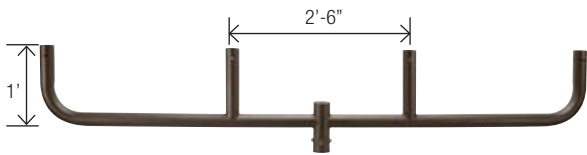

Wall Mount Plate for use with close
pole mount

OFL-AC-8

Wall Mount Bracket for single
fixture mounted with adjustable
slip fitter

OFL-AC-9

Wall Mount Bracket 90° for single
fixture mounted with adjustable
slip fitter

OFL-AC-10

Adjustable slip
fitter

FLOODLIGHT ACCESSORIES

Triple in-Line Bullhorn at 120

FLOODLIGHT ACCESSORIES

Quad in-Line Bullhorn at 90

Close Pole Mount

Quad in-Line Bullhorn at 180°

Triple in-Line Bullhorn at 180°

Double in-Line Bullhorn at 180°

Wall Mount Plate for use with close pole mount

Wall Mount Bracket for single fixture mounted with adjustable slip fitter

Wall Mount Bracket 90° for single fixture mounted with adjustable slip fitter

Adjustable slip fitter