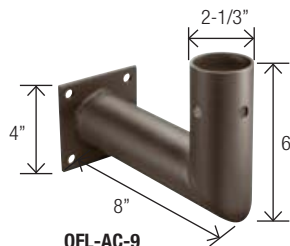

Wall Mount Plate for use with close
pole mount

OFL-AC-8

Wall Mount Bracket for single
fixture mounted with adjustable
slip fitter

OFL-AC-9

Wall Mount Bracket 90° for single
fixture mounted with adjustable
slip fitter

OFL-AC-10

Adjustable slip
fitter

FLOODLIGHT ACCESSORIES

Triple in-Line Bullhorn at 120

FLOODLIGHT ACCESSORIES

Quad in-Line Bullhorn at 90

Close Pole Mount

Quad in-Line Bullhorn at 180°

Triple in-Line Bullhorn at 180°

Double in-Line Bullhorn at 180°

Wall Mount Plate for use with close pole mount

Wall Mount Bracket for single fixture mounted with adjustable slip fitter

Wall Mount Bracket 90° for single fixture mounted with adjustable slip fitter

Adjustable slip fitter