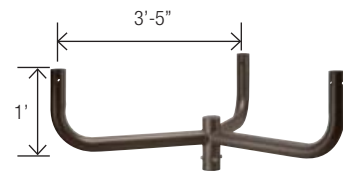

FLOODLIGHT ACCESSORIES

OFL-AC-1

Quad in-Line Bullhorn at 180°

OFL-AC-2

Triple in-Line Bullhorn at 180°

OFL-AC-3

Double in-Line Bullhorn at 180°

OFL-AC-7

Wall Mount Plate for use with close
pole mount

OFL-AC-8

Wall Mount Bracket for single
fixture mounted with adjustable
slip fitter

OFL-AC-9

Wall Mount Bracket 90° for single
fixture mounted with adjustable
slip fitter

OFL-AC-10

Adjustable slip
fitter

FLOODLIGHT ACCESSORIES

Triple in-Line Bullhorn at 120

FLOODLIGHT ACCESSORIES

Quad in-Line Bullhorn at 90

Close Pole Mount

Quad in-Line Bullhorn at 180°

Triple in-Line Bullhorn at 180°

Double in-Line Bullhorn at 180°

Wall Mount Plate for use with close pole mount

Wall Mount Bracket for single fixture mounted with adjustable slip fitter

Wall Mount Bracket 90° for single fixture mounted with adjustable slip fitter