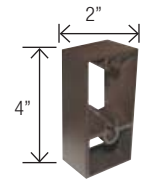

Wall Mount Plate for use with close
pole mount

OFL-AC-8

Wall Mount Bracket for single
fixture mounted with adjustable
slip fitter

OFL-AC-9

Wall Mount Bracket 90° for single
fixture mounted with adjustable
slip fitter

OFL-AC-10

Adjustable slip
fitter

FLOODLIGHT ACCESSORIES

Triple in-Line Bullhorn at 120

FLOODLIGHT ACCESSORIES

Quad in-Line Bullhorn at 90

Close Pole Mount

Quad in-Line Bullhorn at 180°

Triple in-Line Bullhorn at 180°

Double in-Line Bullhorn at 180°

Wall Mount Plate for use with close pole mount

Wall Mount Bracket for single fixture mounted with adjustable slip fitter

Wall Mount Bracket 90° for single fixture mounted with adjustable slip fitter