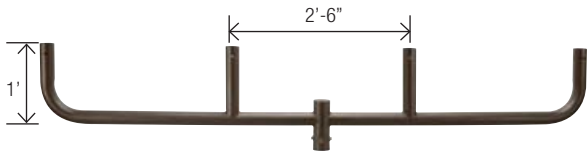

OFL-AC-4

Ground Mount with
2-inch adjustable

OFL-AC-6

Triple in-Line Bullhorn at 120

OFL-AC-5

Quad in-Line Bullhorn at 90

OFL-AC-12

Close Pole Mount

FLOODLIGHT ACCESSORIES

OFL-AC-1

Quad in-Line Bullhorn at 180°

OFL-AC-2

Triple in-Line Bullhorn at 180°

OFL-AC-3

Double in-Line Bullhorn at 180°

OFL-AC-7

Wall Mount Plate for use with close
pole mount

OFL-AC-8

Wall Mount Bracket for single
fixture mounted with adjustable
slip fitter

OFL-AC-9

Wall Mount Bracket 90° for single
fixture mounted with adjustable
slip fitter

Triple in-Line Bullhorn at 180°

Double in-Line Bullhorn at 180°

Wall Mount Plate for use with close pole mount

Wall Mount Bracket for single fixture mounted with adjustable slip fitter

Wall Mount Bracket 90° for single fixture mounted with adjustable slip fitter