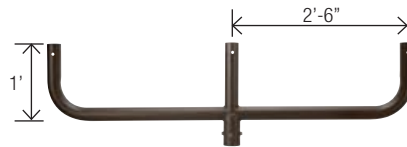

OFL-AC-4

Ground Mount with
2-inch adjustable

OFL-AC-6

Triple in-Line Bullhorn at 120

OFL-AC-5

Quad in-Line Bullhorn at 90

OFL-AC-12

Close Pole Mount

FLOODLIGHT ACCESSORIES

OFL-AC-1

Quad in-Line Bullhorn at 180°

OFL-AC-2

Triple in-Line Bullhorn at 180°

OFL-AC-3

Double in-Line Bullhorn at 180°

OFL-AC-7

Wall Mount Plate for use with close
pole mount

OFL-AC-8

Wall Mount Bracket for single
fixture mounted with adjustable
slip fitter

OFL-AC-9

Wall Mount Bracket 90° for single
fixture mounted with adjustable
slip fitter

Triple in-Line Bullhorn at 180°

Double in-Line Bullhorn at 180°

Wall Mount Plate for use with close pole mount

Wall Mount Bracket for single fixture mounted with adjustable slip fitter

Wall Mount Bracket 90° for single fixture mounted with adjustable slip fitter