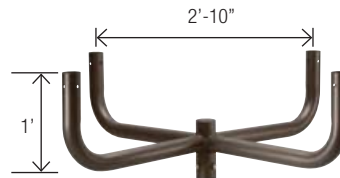

Wall Mount Plate for use with close
pole mount

OFL-AC-8

Wall Mount Bracket for single
fixture mounted with adjustable
slip fitter

OFL-AC-9

Wall Mount Bracket 90° for single
fixture mounted with adjustable
slip fitter

OFL-AC-10

Adjustable slip
fitter

FLOODLIGHT ACCESSORIES

Triple in-Line Bullhorn at 120

FLOODLIGHT ACCESSORIES

Quad in-Line Bullhorn at 90

Close Pole Mount

Quad in-Line Bullhorn at 180°

Triple in-Line Bullhorn at 180°

Double in-Line Bullhorn at 180°

Wall Mount Plate for use with close pole mount

Wall Mount Bracket for single fixture mounted with adjustable slip fitter

Wall Mount Bracket 90° for single fixture mounted with adjustable slip fitter

Adjustable slip fitter