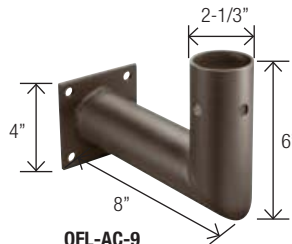

OFL-AC-4

Ground Mount with
2-inch adjustable

OFL-AC-6

Triple in-Line Bullhorn at 120

OFL-AC-5

Quad in-Line Bullhorn at 90

OFL-AC-12

Close Pole Mount

FLOODLIGHT ACCESSORIES

OFL-AC-1

Quad in-Line Bullhorn at 180°

OFL-AC-2

Triple in-Line Bullhorn at 180°

OFL-AC-3

Double in-Line Bullhorn at 180°

OFL-AC-7

Wall Mount Plate for use with close
pole mount

OFL-AC-8

Wall Mount Bracket for single
fixture mounted with adjustable
slip fitter

OFL-AC-9

Wall Mount Bracket 90° for single
fixture mounted with adjustable
slip fitter

OFL-AC-10

Adjustable slip
fitter

FLOODLIGHT ACCESSORIES

Triple in-Line Bullhorn at 120

FLOODLIGHT ACCESSORIES

Quad in-Line Bullhorn at 90

Close Pole Mount

Quad in-Line Bullhorn at 180°