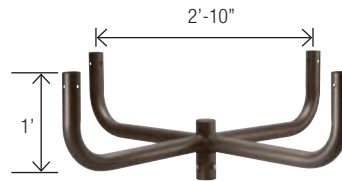

OFL-AC-4

Ground Mount with
2-inch adjustable

OFL-AC-6

Triple in-Line Bullhorn at 120

OFL-AC-5

Quad in-Line Bullhorn at 90

OFL-AC-12

Close Pole Mount

FLOODLIGHT ACCESSORIES

OFL-AC-1

Quad in-Line Bullhorn at 180°

OFL-AC-2

Triple in-Line Bullhorn at 180°

OFL-AC-3

Double in-Line Bullhorn at 180°

OFL-AC-7

Wall Mount Plate for use with close
pole mount

OFL-AC-8

Wall Mount Bracket for single
fixture mounted with adjustable
slip fitter

OFL-AC-9

Wall Mount Bracket 90° for single
fixture mounted with adjustable
slip fitter

Triple in-Line Bullhorn at 180°

Double in-Line Bullhorn at 180°

Wall Mount Plate for use with close pole mount

Wall Mount Bracket for single fixture mounted with adjustable slip fitter

Wall Mount Bracket 90° for single fixture mounted with adjustable slip fitter