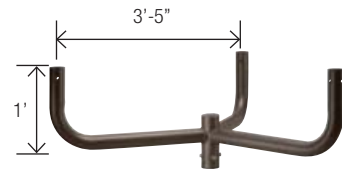

OFL-AC-4

Ground Mount with
2-inch adjustable

OFL-AC-6

Triple in-Line Bullhorn at 120

OFL-AC-5

Quad in-Line Bullhorn at 90

OFL-AC-12

Close Pole Mount

FLOODLIGHT ACCESSORIES

OFL-AC-1

Quad in-Line Bullhorn at 180°

OFL-AC-2

Triple in-Line Bullhorn at 180°

OFL-AC-3

Double in-Line Bullhorn at 180°

OFL-AC-7

Wall Mount Plate for use with close
pole mount

OFL-AC-8

Wall Mount Bracket for single
fixture mounted with adjustable
slip fitter

OFL-AC-9

Wall Mount Bracket 90° for single
fixture mounted with adjustable
slip fitter

Triple in-Line Bullhorn at 180°

Double in-Line Bullhorn at 180°

Wall Mount Plate for use with close pole mount

Wall Mount Bracket for single fixture mounted with adjustable slip fitter

Wall Mount Bracket 90° for single fixture mounted with adjustable slip fitter