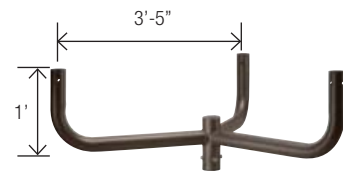

**OFL-AC-4**  
Ground Mount with  
2-inch adjustable

**OFL-AC-6**  
Triple in-Line Bullhorn at 120

# FLOODLIGHT ACCESSORIES

**OFL-AC-5**  
Quad in-Line Bullhorn at 90

**OFL-AC-12**  
Close Pole Mount

**OFL-AC-1**  
Quad in-Line Bullhorn at 180°

**OFL-AC-2**  
Triple in-Line Bullhorn at 180°

**OFL-AC-3**  
Double in-Line Bullhorn at 180°

**OFL-AC-7**  
Wall Mount Plate for use with close pole mount

**OFL-AC-8**  
Wall Mount Bracket for single fixture mounted with adjustable slip fitter

**OFL-AC-9**  
Wall Mount Bracket 90° for single fixture mounted with adjustable slip fitter

**OFL-AC-10**  
Adjustable slip fitter