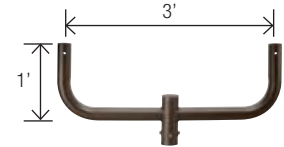

**OFL-AC-4**  
Ground Mount with  
2-inch adjustable

**OFL-AC-6**  
Triple in-Line Bullhorn at 120

# FLOODLIGHT ACCESSORIES

**OFL-AC-5**  
Quad in-Line Bullhorn at 90

**OFL-AC-12**  
Close Pole Mount

**OFL-AC-1**  
Quad in-Line Bullhorn at 180°

**OFL-AC-2**  
Triple in-Line Bullhorn at 180°

**OFL-AC-3**  
Double in-Line Bullhorn at 180°

**OFL-AC-7**  
Wall Mount Plate for use with close pole mount

**OFL-AC-8**  
Wall Mount Bracket for single fixture mounted with adjustable slip fitter

**OFL-AC-9**  
Wall Mount Bracket 90° for single fixture mounted with adjustable slip fitter