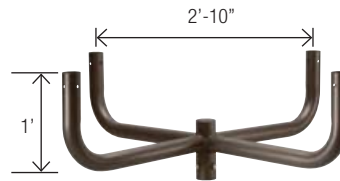

**OFL-AC-4**  
Ground Mount with  
2-inch adjustable

**OFL-AC-6**  
Triple in-Line Bullhorn at 120

# FLOODLIGHT ACCESSORIES

**OFL-AC-5**  
Quad in-Line Bullhorn at 90

**OFL-AC-12**  
Close Pole Mount

**OFL-AC-1**  
Quad in-Line Bullhorn at 180°

**OFL-AC-2**  
Triple in-Line Bullhorn at 180°

**OFL-AC-3**  
Double in-Line Bullhorn at 180°

**OFL-AC-7**  
Wall Mount Plate for use with close pole mount

**OFL-AC-8**  
Wall Mount Bracket for single fixture mounted with adjustable slip fitter

**OFL-AC-9**  
Wall Mount Bracket 90° for single fixture mounted with adjustable slip fitter

**OFL-AC-10**  
Adjustable slip fitter