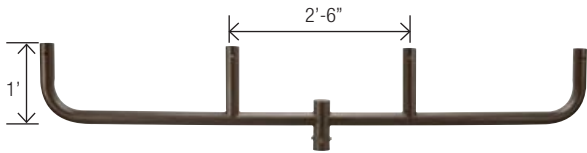

**OFL-AC-4**  
Ground Mount with  
2-inch adjustable

**OFL-AC-6**  
Triple in-Line Bullhorn at 120

# FLOODLIGHT ACCESSORIES

**OFL-AC-5**  
Quad in-Line Bullhorn at 90

**OFL-AC-12**  
Close Pole Mount

**OFL-AC-1**  
Quad in-Line Bullhorn at 180°

**OFL-AC-2**  
Triple in-Line Bullhorn at 180°

**OFL-AC-3**  
Double in-Line Bullhorn at 180°

**OFL-AC-7**  
Wall Mount Plate for use with close pole mount

**OFL-AC-8**  
Wall Mount Bracket for single fixture mounted with adjustable slip fitter

**OFL-AC-9**  
Wall Mount Bracket 90° for single fixture mounted with adjustable slip fitter

**OFL-AC-10**  
Adjustable slip fitter