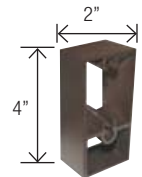

**OFL-AC-4**  
Ground Mount with  
2-inch adjustable

**OFL-AC-6**  
Triple in-Line Bullhorn at 120

# FLOODLIGHT ACCESSORIES

**OFL-AC-5**  
Quad in-Line Bullhorn at 90

**OFL-AC-12**  
Close Pole Mount

**OFL-AC-1**  
Quad in-Line Bullhorn at 180°

**OFL-AC-2**  
Triple in-Line Bullhorn at 180°

**OFL-AC-3**  
Double in-Line Bullhorn at 180°

**OFL-AC-7**  
Wall Mount Plate for use with close pole mount

**OFL-AC-8**  
Wall Mount Bracket for single fixture mounted with adjustable slip fitter

**OFL-AC-9**  
Wall Mount Bracket 90° for single fixture mounted with adjustable slip fitter