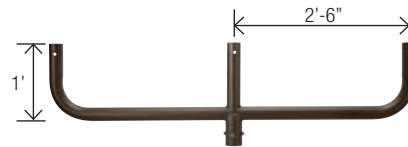

**OFL-AC-4**  
Ground Mount with  
2-inch adjustable

**OFL-AC-6**  
Triple in-Line Bullhorn at 120

# FLOODLIGHT ACCESSORIES

**OFL-AC-5**  
Quad in-Line Bullhorn at 90

**OFL-AC-12**  
Close Pole Mount

**OFL-AC-1**  
Quad in-Line Bullhorn at 180°

**OFL-AC-2**  
Triple in-Line Bullhorn at 180°

**OFL-AC-3**  
Double in-Line Bullhorn at 180°

**OFL-AC-7**  
Wall Mount Plate for use with close pole mount

**OFL-AC-8**  
Wall Mount Bracket for single fixture mounted with adjustable slip fitter

**OFL-AC-9**  
Wall Mount Bracket 90° for single fixture mounted with adjustable slip fitter