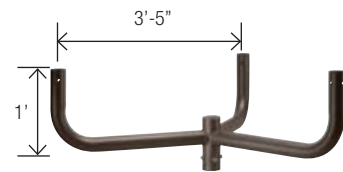

**OFL-AC-4**  
Ground Mount with  
2-inch adjustable

**OFL-AC-6**  
Triple in-Line Bullhorn at 120

# FLOODLIGHT ACCESSORIES

**OFL-AC-5**  
Quad in-Line Bullhorn at 90

**OFL-AC-12**  
Close Pole Mount

**OFL-AC-1**  
Quad in-Line Bullhorn at 180°

**OFL-AC-2**  
Triple in-Line Bullhorn at 180°

**OFL-AC-3**  
Double in-Line Bullhorn at 180°

**OFL-AC-7**  
Wall Mount Plate for use with close pole mount

**OFL-AC-8**  
Wall Mount Bracket for single fixture mounted with adjustable slip fitter

**OFL-AC-9**  
Wall Mount Bracket 90° for single fixture mounted with adjustable slip fitter

**OFL-AC-10**  
Adjustable slip fitter