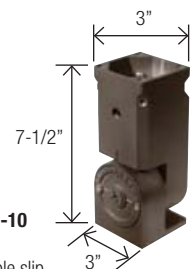

**OFL-AC-4**  
Ground Mount with  
2-inch adjustable

**OFL-AC-6**  
Triple in-Line Bullhorn at 120

# FLOODLIGHT ACCESSORIES

**OFL-AC-5**  
Quad in-Line Bullhorn at 90

**OFL-AC-12**  
Close Pole Mount

**OFL-AC-1**  
Quad in-Line Bullhorn at 180°

**OFL-AC-2**  
Triple in-Line Bullhorn at 180°

**OFL-AC-3**  
Double in-Line Bullhorn at 180°

**OFL-AC-7**  
Wall Mount Plate for use with close pole mount

**OFL-AC-8**  
Wall Mount Bracket for single fixture mounted with adjustable slip fitter

**OFL-AC-9**  
Wall Mount Bracket 90° for single fixture mounted with adjustable slip fitter

**OFL-AC-10**  
Adjustable slip fitter