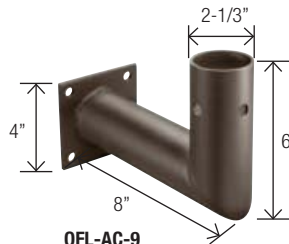

**OFL-AC-4**  
Ground Mount with  
2-inch adjustable

**OFL-AC-6**  
Triple in-Line Bullhorn at 120

# FLOODLIGHT ACCESSORIES

**OFL-AC-5**  
Quad in-Line Bullhorn at 90

**OFL-AC-12**  
Close Pole Mount

**OFL-AC-1**  
Quad in-Line Bullhorn at 180°

**OFL-AC-2**  
Triple in-Line Bullhorn at 180°

**OFL-AC-3**  
Double in-Line Bullhorn at 180°

**OFL-AC-7**  
Wall Mount Plate for use with close pole mount

**OFL-AC-8**  
Wall Mount Bracket for single fixture mounted with adjustable slip fitter

**OFL-AC-9**  
Wall Mount Bracket 90° for single fixture mounted with adjustable slip fitter

**OFL-AC-10**  
Adjustable slip fitter