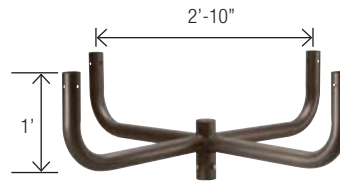

OFL-AC-4
Ground Mount with
2-inch adjustable

OFL-AC-6
Triple in-Line Bullhorn at 120

FLOODLIGHT ACCESSORIES

OFL-AC-5
Quad in-Line Bullhorn at 90

OFL-AC-12
Close Pole Mount

OFL-AC-1
Quad in-Line Bullhorn at 180°

OFL-AC-2
Triple in-Line Bullhorn at 180°

OFL-AC-3
Double in-Line Bullhorn at 180°

OFL-AC-7
Wall Mount Plate for use with close pole mount

OFL-AC-8
Wall Mount Bracket for single fixture mounted with adjustable slip fitter

OFL-AC-9
Wall Mount Bracket 90° for single fixture mounted with adjustable slip fitter

OFL-AC-10
Adjustable slip fitter

FLOODLIGHT ACCESSORIES

FLOODLIGHT ACCESSORIES