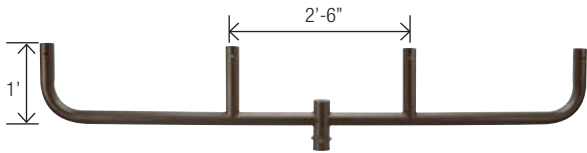

OFL-AC-4
Ground Mount with
2-inch adjustable

OFL-AC-6
Triple in-Line Bullhorn at 120

FLOODLIGHT ACCESSORIES

OFL-AC-5
Quad in-Line Bullhorn at 90

OFL-AC-12
Close Pole Mount

OFL-AC-1
Quad in-Line Bullhorn at 180°

OFL-AC-2
Triple in-Line Bullhorn at 180°

OFL-AC-3
Double in-Line Bullhorn at 180°

OFL-AC-7
Wall Mount Plate for use with close pole mount

OFL-AC-8
Wall Mount Bracket for single fixture mounted with adjustable slip fitter

OFL-AC-9
Wall Mount Bracket 90° for single fixture mounted with adjustable slip fitter

OFL-AC-10
Adjustable slip fitter

FLOODLIGHT ACCESSORIES

FLOODLIGHT ACCESSORIES