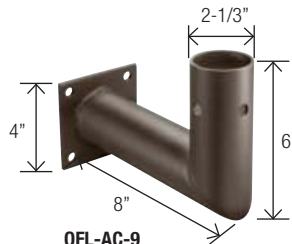

OFL-AC-4
Ground Mount with
2-inch adjustable

OFL-AC-6
Triple in-Line Bullhorn at 120

FLOODLIGHT ACCESSORIES

OFL-AC-5
Quad in-Line Bullhorn at 90

OFL-AC-12
Close Pole Mount

OFL-AC-1
Quad in-Line Bullhorn at 180°

OFL-AC-2
Triple in-Line Bullhorn at 180°

OFL-AC-3
Double in-Line Bullhorn at 180°

OFL-AC-7
Wall Mount Plate for use with close pole mount

OFL-AC-8
Wall Mount Bracket for single fixture mounted with adjustable slip fitter

OFL-AC-9
Wall Mount Bracket 90° for single fixture mounted with adjustable slip fitter

OFL-AC-10
Adjustable slip fitter

FLOODLIGHT ACCESSORIES

FLOODLIGHT ACCESSORIES