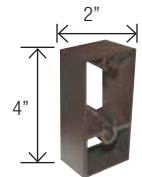

OFL-AC-4
Ground Mount with
2-inch adjustable

OFL-AC-6
Triple in-Line Bullhorn at 120

FLOODLIGHT ACCESSORIES

OFL-AC-5
Quad in-Line Bullhorn at 90

OFL-AC-12
Close Pole Mount

OFL-AC-1
Quad in-Line Bullhorn at 180°

OFL-AC-2
Triple in-Line Bullhorn at 180°

OFL-AC-3
Double in-Line Bullhorn at 180°

OFL-AC-7
Wall Mount Plate for use with close pole mount

OFL-AC-8
Wall Mount Bracket for single fixture mounted with adjustable slip fitter