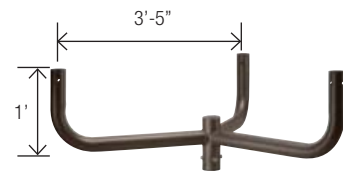

OFL-AC-4
Ground Mount with
2-inch adjustable

OFL-AC-6
Triple in-Line Bullhorn at 120

FLOODLIGHT ACCESSORIES

OFL-AC-5
Quad in-Line Bullhorn at 90

OFL-AC-12
Close Pole Mount

OFL-AC-1
Quad in-Line Bullhorn at 180°

OFL-AC-2
Triple in-Line Bullhorn at 180°

OFL-AC-3
Double in-Line Bullhorn at 180°

OFL-AC-7
Wall Mount Plate for use with close pole mount

OFL-AC-8
Wall Mount Bracket for single fixture mounted with adjustable slip fitter

OFL-AC-9
Wall Mount Bracket 90° for single fixture mounted with adjustable slip fitter

OFL-AC-10
Adjustable slip fitter

FLOODLIGHT ACCESSORIES

FLOODLIGHT ACCESSORIES