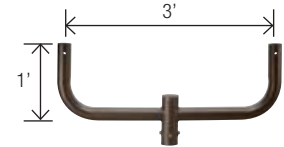

OFL-AC-4
Ground Mount with
2-inch adjustable

OFL-AC-6
Triple in-Line Bullhorn at 120

FLOODLIGHT ACCESSORIES

OFL-AC-5
Quad in-Line Bullhorn at 90

OFL-AC-12
Close Pole Mount

OFL-AC-1
Quad in-Line Bullhorn at 180°

OFL-AC-2
Triple in-Line Bullhorn at 180°

OFL-AC-3
Double in-Line Bullhorn at 180°

OFL-AC-7
Wall Mount Plate for use with close pole mount

OFL-AC-8
Wall Mount Bracket for single fixture mounted with adjustable slip fitter

OFL-AC-9
Wall Mount Bracket 90° for single fixture mounted with adjustable slip fitter

OFL-AC-10
Adjustable slip fitter

FLOODLIGHT ACCESSORIES

FLOODLIGHT ACCESSORIES