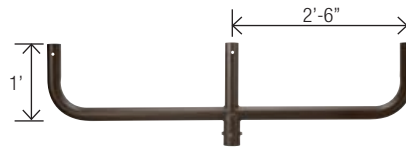

OFL-AC-4
Ground Mount with
2-inch adjustable

OFL-AC-6
Triple in-Line Bullhorn at 120

FLOODLIGHT ACCESSORIES

OFL-AC-5
Quad in-Line Bullhorn at 90

OFL-AC-12
Close Pole Mount

OFL-AC-1
Quad in-Line Bullhorn at 180°

OFL-AC-2
Triple in-Line Bullhorn at 180°

OFL-AC-3
Double in-Line Bullhorn at 180°

OFL-AC-7
Wall Mount Plate for use with close pole mount

OFL-AC-8
Wall Mount Bracket for single fixture mounted with adjustable slip fitter

OFL-AC-9
Wall Mount Bracket 90° for single fixture mounted with adjustable slip fitter

OFL-AC-10
Adjustable slip fitter

FLOODLIGHT ACCESSORIES

FLOODLIGHT ACCESSORIES