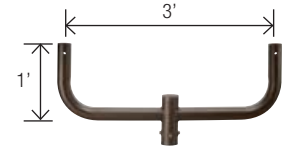

OFL-AC-4
Ground Mount with
2-inch adjustable

OFL-AC-6
Triple in-Line Bullhorn at 120

FLOODLIGHT ACCESSORIES

OFL-AC-5
Quad in-Line Bullhorn at 90

OFL-AC-12
Close Pole Mount

OFL-AC-1
Quad in-Line Bullhorn at 180°

OFL-AC-2
Triple in-Line Bullhorn at 180°

OFL-AC-3
Double in-Line Bullhorn at 180°

OFL-AC-7
Wall Mount Plate for use with close pole mount

OFL-AC-8
Wall Mount Bracket for single fixture mounted with adjustable slip fitter

OFL-AC-9
Wall Mount Bracket 90° for single fixture mounted with adjustable slip fitter

OFL-AC-10
Adjustable slip fitter

FLOODLIGHT ACCESSORIES

FLOODLIGHT ACCESSORIES