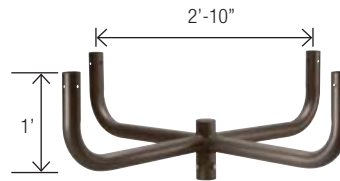

OFL-AC-4
Ground Mount with
2-inch adjustable

OFL-AC-6
Triple in-Line Bullhorn at 120

FLOODLIGHT ACCESSORIES

OFL-AC-5
Quad in-Line Bullhorn at 90

OFL-AC-12
Close Pole Mount

OFL-AC-1
Quad in-Line Bullhorn at 180°

OFL-AC-2
Triple in-Line Bullhorn at 180°

OFL-AC-3
Double in-Line Bullhorn at 180°

OFL-AC-7
Wall Mount Plate for use with close pole mount

OFL-AC-8
Wall Mount Bracket for single fixture mounted with adjustable slip fitter

OFL-AC-9
Wall Mount Bracket 90° for single fixture mounted with adjustable slip fitter

OFL-AC-10
Adjustable slip fitter

FLOODLIGHT ACCESSORIES

FLOODLIGHT ACCESSORIES