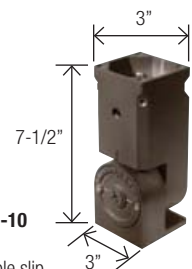

OFL-AC-4
Ground Mount with
2-inch adjustable

OFL-AC-6
Triple in-Line Bullhorn at 120

FLOODLIGHT ACCESSORIES

OFL-AC-5
Quad in-Line Bullhorn at 90

OFL-AC-12
Close Pole Mount

OFL-AC-1
Quad in-Line Bullhorn at 180°

OFL-AC-2
Triple in-Line Bullhorn at 180°

OFL-AC-3
Double in-Line Bullhorn at 180°

OFL-AC-7
Wall Mount Plate for use with close pole mount

OFL-AC-8
Wall Mount Bracket for single fixture mounted with adjustable slip fitter

OFL-AC-9
Wall Mount Bracket 90° for single fixture mounted with adjustable slip fitter

OFL-AC-10
Adjustable slip fitter

FLOODLIGHT ACCESSORIES

FLOODLIGHT ACCESSORIES