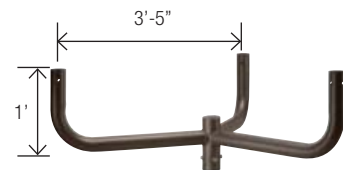

OFL-AC-4
Ground Mount with
2-inch adjustable

OFL-AC-6
Triple in-Line Bullhorn at 120

FLOODLIGHT ACCESSORIES

OFL-AC-5
Quad in-Line Bullhorn at 90

OFL-AC-12
Close Pole Mount

OFL-AC-1
Quad in-Line Bullhorn at 180°

OFL-AC-2
Triple in-Line Bullhorn at 180°

OFL-AC-3
Double in-Line Bullhorn at 180°

OFL-AC-7
Wall Mount Plate for use with close pole mount

OFL-AC-8
Wall Mount Bracket for single fixture mounted with adjustable slip fitter

OFL-AC-9
Wall Mount Bracket 90° for single fixture mounted with adjustable slip fitter

OFL-AC-10
Adjustable slip fitter

FLOODLIGHT ACCESSORIES

FLOODLIGHT ACCESSORIES