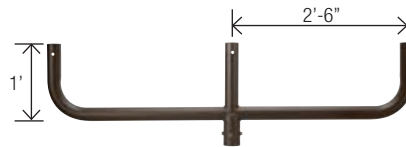

OFL-AC-4
Ground Mount with
2-inch adjustable

OFL-AC-6
Triple in-Line Bullhorn at 120

FLOODLIGHT ACCESSORIES

OFL-AC-5
Quad in-Line Bullhorn at 90

OFL-AC-12
Close Pole Mount

OFL-AC-1
Quad in-Line Bullhorn at 180°

OFL-AC-2
Triple in-Line Bullhorn at 180°

OFL-AC-3
Double in-Line Bullhorn at 180°

OFL-AC-7
Wall Mount Plate for use with close pole mount

OFL-AC-8
Wall Mount Bracket for single fixture mounted with adjustable slip fitter