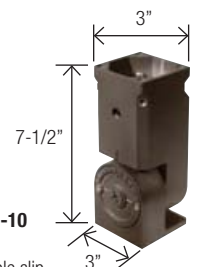

OFL-AC-4
Ground Mount with
2-inch adjustable

OFL-AC-6
Triple in-Line Bullhorn at 120

FLOODLIGHT ACCESSORIES

OFL-AC-5
Quad in-Line Bullhorn at 90

OFL-AC-12
Close Pole Mount

OFL-AC-1
Quad in-Line Bullhorn at 180°

OFL-AC-2
Triple in-Line Bullhorn at 180°

OFL-AC-3
Double in-Line Bullhorn at 180°

OFL-AC-7
Wall Mount Plate for use with close pole mount

OFL-AC-8
Wall Mount Bracket for single fixture mounted with adjustable slip fitter

OFL-AC-9
Wall Mount Bracket 90° for single fixture mounted with adjustable slip fitter

OFL-AC-10
Adjustable slip fitter

FLOODLIGHT ACCESSORIES

FLOODLIGHT ACCESSORIES