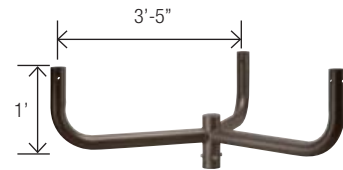

OFL-AC-4
Ground Mount with
2-inch adjustable

OFL-AC-6
Triple in-Line Bullhorn at 120

FLOODLIGHT ACCESSORIES

OFL-AC-5
Quad in-Line Bullhorn at 90

OFL-AC-12
Close Pole Mount

OFL-AC-1
Quad in-Line Bullhorn at 180°

OFL-AC-2
Triple in-Line Bullhorn at 180°

OFL-AC-3
Double in-Line Bullhorn at 180°

OFL-AC-7
Wall Mount Plate for use with close pole mount

OFL-AC-8
Wall Mount Bracket for single fixture mounted with adjustable slip fitter

OFL-AC-9
Wall Mount Bracket 90° for single fixture mounted with adjustable slip fitter

OFL-AC-10
Adjustable slip fitter

FLOODLIGHT ACCESSORIES

FLOODLIGHT ACCESSORIES