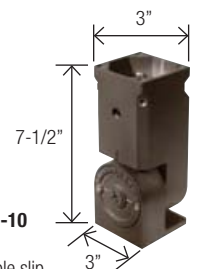

OFL-AC-4
Ground Mount with
2-inch adjustable

OFL-AC-6
Triple in-Line Bullhorn at 120

FLOODLIGHT ACCESSORIES

OFL-AC-5
Quad in-Line Bullhorn at 90

OFL-AC-12
Close Pole Mount

OFL-AC-1
Quad in-Line Bullhorn at 180°

OFL-AC-2
Triple in-Line Bullhorn at 180°

OFL-AC-3
Double in-Line Bullhorn at 180°

OFL-AC-7
Wall Mount Plate for use with close pole mount

OFL-AC-8
Wall Mount Bracket for single fixture mounted with adjustable slip fitter

OFL-AC-9
Wall Mount Bracket 90° for single fixture mounted with adjustable slip fitter

OFL-AC-10
Adjustable slip fitter

FLOODLIGHT ACCESSORIES

FLOODLIGHT ACCESSORIES