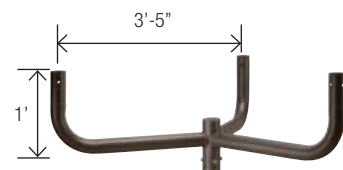

OFL-AC-4
Ground Mount with
2-inch adjustable

OFL-AC-6
Triple in-Line Bullhorn at 120

FLOODLIGHT ACCESSORIES

OFL-AC-5
Quad in-Line Bullhorn at 90

OFL-AC-12
Close Pole Mount

OFL-AC-1
Quad in-Line Bullhorn at 180°

OFL-AC-2
Triple in-Line Bullhorn at 180°

OFL-AC-3
Double in-Line Bullhorn at 180°

OFL-AC-7
Wall Mount Plate for use with close pole mount

OFL-AC-8
Wall Mount Bracket for single fixture mounted with adjustable slip fitter

OFL-AC-9
Wall Mount Bracket 90° for single fixture mounted with adjustable slip fitter

OFL-AC-10
Adjustable slip fitter

FLOODLIGHT ACCESSORIES

FLOODLIGHT ACCESSORIES