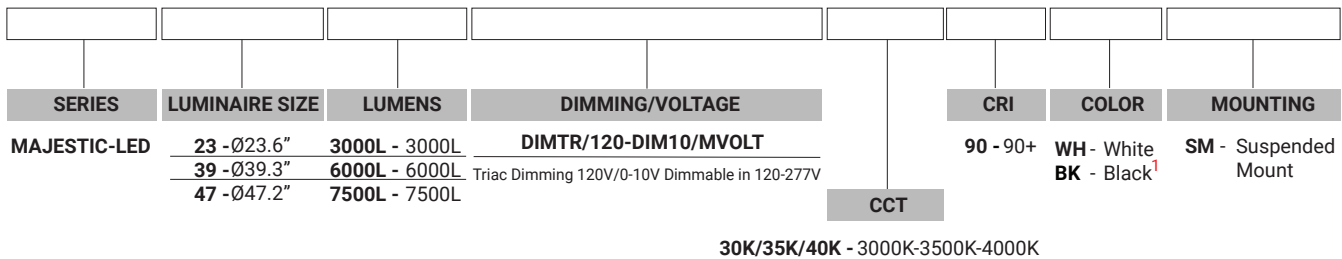

MOUNTING

Suspended mount option. Delivered with adjustable 10-ft length cords, our pendant mount provides the flexibility you need for a seamless installation. Engineered to accommodate various mounting heights and ceiling types, including sloped ceilings, this lighting solution offers adaptability to suit any space.

For added convenience, our canopy can be directly mounted to the junction box, facilitating below-the-ceiling access for easy maintenance and servicing.

ELECTRICAL

Powered by high-quality constant-current power LED drivers rated for 50 to 60Hz at 120V input, produce less than 20% THD, and have a power factor between 0.90 and 1.00. LED driver compart-

DIMMING & DRIVER INFORMATION

DIM10 Flicker Free 1% Dimming Standard (DIM10) 0-10V dimming on either MVOLT 120 or 277V. 347V please consult factory.

WARRANTY

Five-year warranty for parts and components. (Labor not included)

LISTINGS

RoHS: Directive restricting hazardous substances in electronics.
ErP: Regulation for eco-design of energy-related products.

Example: MAJESTIC-LED-23-3000L-DIMTR/120-DIM10/MVOLT-30K/35K/40K-90-WH-SM

¹.MOQ (minimum order quantity) required for black color option, please consult factory.