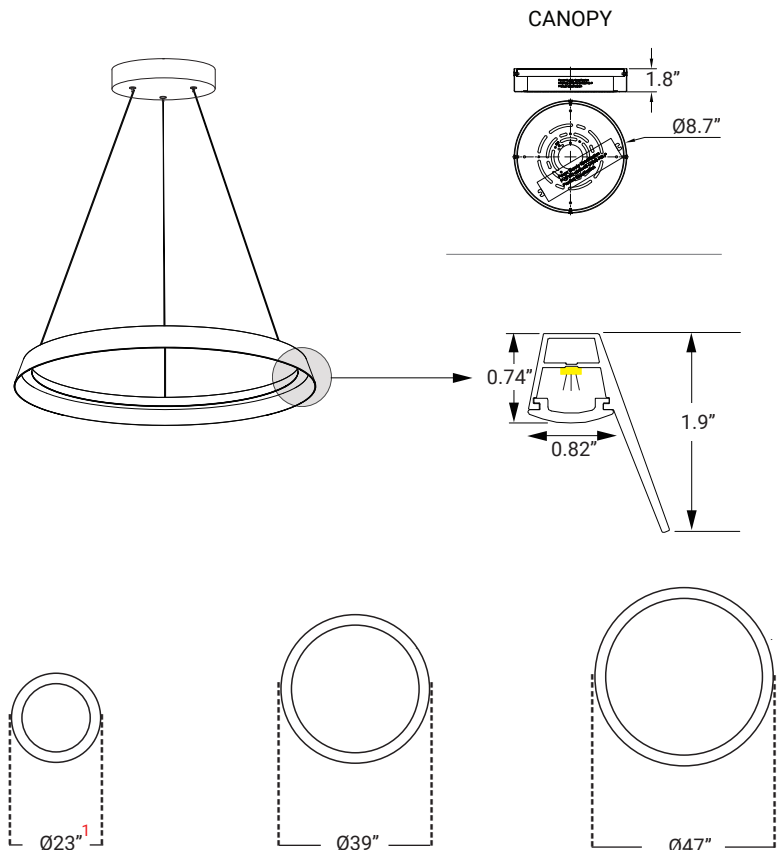

**COLORS**

Black

White

**DIMENSIONS**

<b>LUMENS</b>	3000L / 6000L / 7500L
<b>CCT</b>	3000K, 3500K, 4000K
<b>CRI</b>	90+
<b>POWER</b>	50W / 80W / 100W
<b>DIMENSIONS</b>	23" / 39" / 47" / Ø Diameter
<b>MOUNTING</b>	Suspended Mount (Adjustable 10-ft length cords)
<b>IP RATING</b>	IP 20
<b>COLOR</b>	Black / White
<b>DIMMING</b>	Dimmable
<b>LIFE TIME</b>	L70 at 50,000 hours
<b>MATERIAL</b>	Aluminum + Silicone

1. Luminaire with 23" diameter comes with a canopy of 7.1" diameter.

LUMENS	WATTS
3000	50W
6000	80W
7500	100W

**OPTICS & PERFORMANCE**

Meticulously designed with evenly spaced LEDs to provide a uniform, glare-free illumination reminiscent of a luminous halo. This ingenious technology minimizes glare and eradicates any hot spots, granting you unrivaled light control. Complementing this innovation, our one-piece diffuser disperses light evenly in every direction, resulting in a seamless and ambient glow that transforms your environment into a captivating haven of illumination.