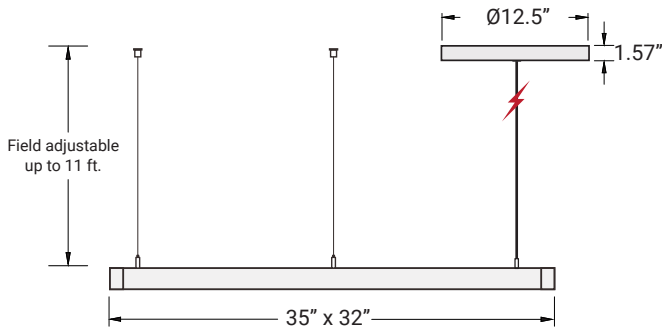

Built from a single, continuous extruded aluminum profile, the luminaire is available in a compact size of 1.38" W x 1.38" H. A flexible polycarbonate diffuser allows for simplified installation while maintaining a clean, minimalist appearance.

Mounting Options

The fixture comes with a central canopy mounting as the standard option. If side canopy mounting is desired, it must be modified in the field.

Side Canopy Mounting

Central Canopy Mounting

⚡ 1 Power cable

The driver and CCT switch are located inside the canopy. The luminaire comes with 3 suspension cables, each 11ft in length, 1 central canopy, 1 wire holder, and 1 side canopy.

⚡ 1 Power cable