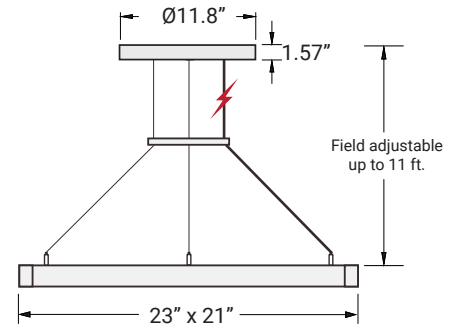

Central Canopy Mounting