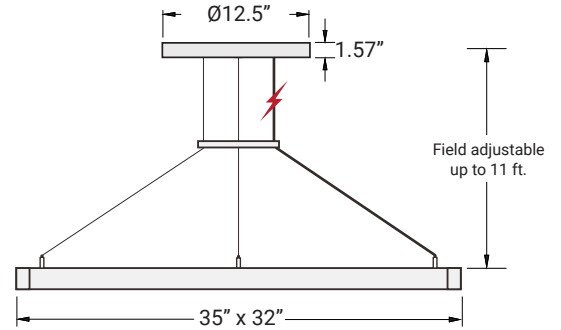

Built from a single, continuous extruded aluminum profile, the luminaire is available in a compact size of 1.38" W x 1.38" H. A flexible polycarbonate diffuser allows for simplified installation while maintaining a clean, minimalist appearance.

Mounting Options

The fixture comes with a central canopy mounting as the standard option. If side canopy mounting is desired, it must be modified in the field.

Side Canopy Mounting

Central Canopy Mounting

⚡ 1 Power cable

The driver and CCT switch are located inside the canopy. The luminaire comes with 3 suspension cables, each 11ft in length, 1 central canopy, 1 wire holder, and 1 side canopy.

⚡ 1 Power cable