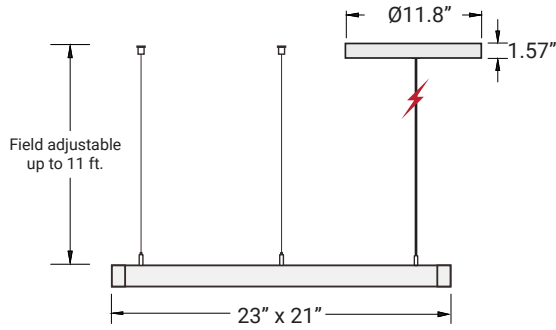

Mounting Options

The fixture comes with a central canopy mounting as the standard option. If side canopy mounting is desired, it must be modified in the field.

Side Canopy Mounting