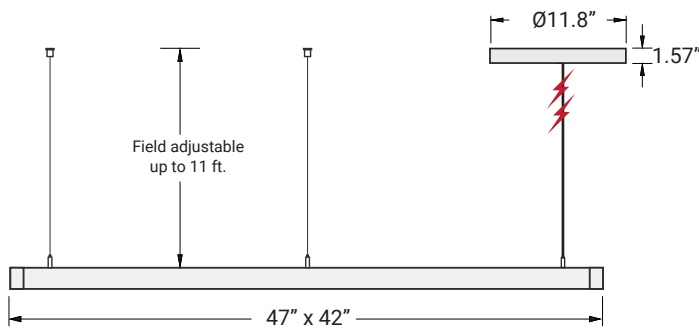

⚡ 1 Power cable

The driver and CCT switch are located inside the canopy. The luminaire comes with 3 suspension cables, each 11ft in length, 1 central canopy, 1 wire holder, and 1 side canopy.