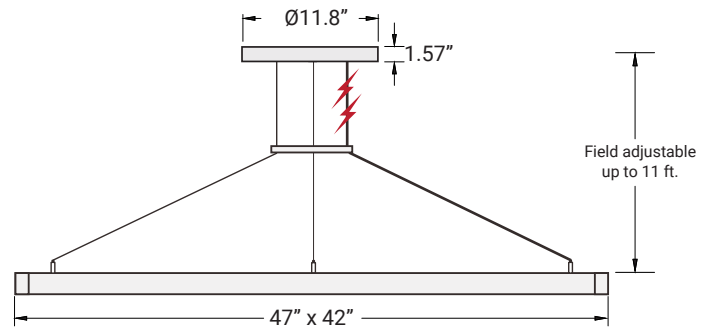

⚡ 1 Power cable

The driver and CCT switch are located inside the canopy. The luminaire comes with 3 suspension cables, each 11ft in length, 1 central canopy, 1 wire holder, and 1 side canopy.