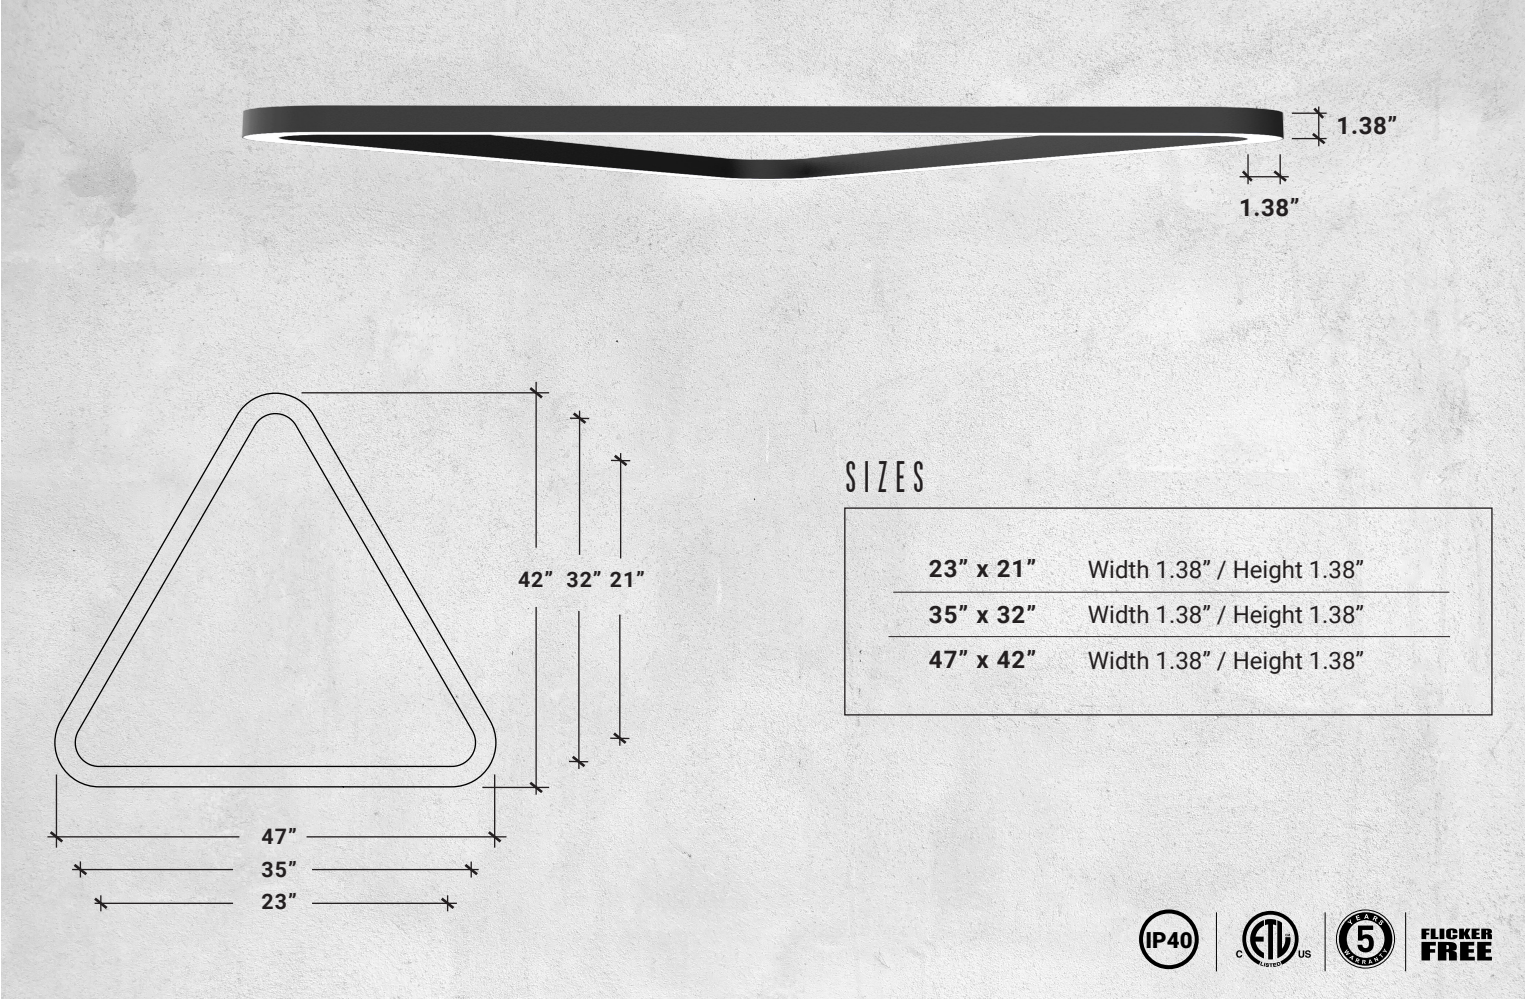

Example: LOOP-MINI-TRI-LED-1.3-23X21-4000L-DIM10-MVOLT-30K/35K/40K-90-WH-SM

SERIES	PROFILE SIZE	LUMINAIRE SIZE	LUMENS	DIMMING/VOLTAGE	CCT
LOOP-MINI-TRI-LED	1.3-1.38"	23X21 - 23.4"X21.8" 35X32 - 35.2"X32.1" 47X42 - 47.1"X42.3"	4000L - 3700L 6000L - 5500L 7000L - 7300L	DIM10-MVOLT¹	30K/35K/40K - 3000K-3500K-4000K

CRI	COLOR	EMERGENCY	MOUNTING
90 - 90+	WH - White BK - Black RAL - Consult factory	REM-EMG-LED-25W-HV-FLEX² REM-EMG-LED-15W-HV-FLEX²	SM - Suspended Mount³

1. For more dimming options, please consult factory.

2. Remote emergency option.

3. The fixture comes with a central canopy mounting as the standard option. If side canopy mounting is desired, it must be modified in the field.

Note: The lead time for all options listed above is approximately 4-5 weeks due to their mini profile and specialized technology.