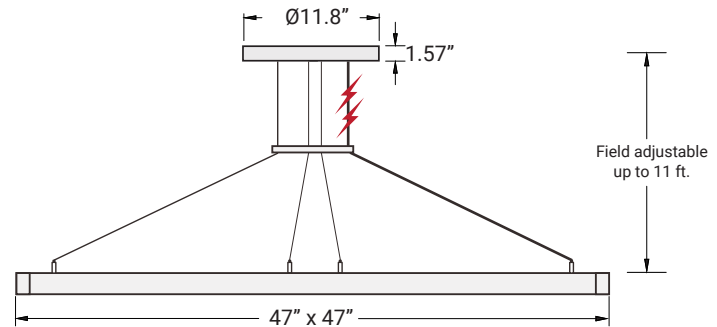

⚡ 1 Power cable

The driver and CCT switch are located inside the canopy. The luminaire comes with 4 suspension cables, each 11ft in length, 1 central canopy, 1 wire holder, and 1 side canopy.