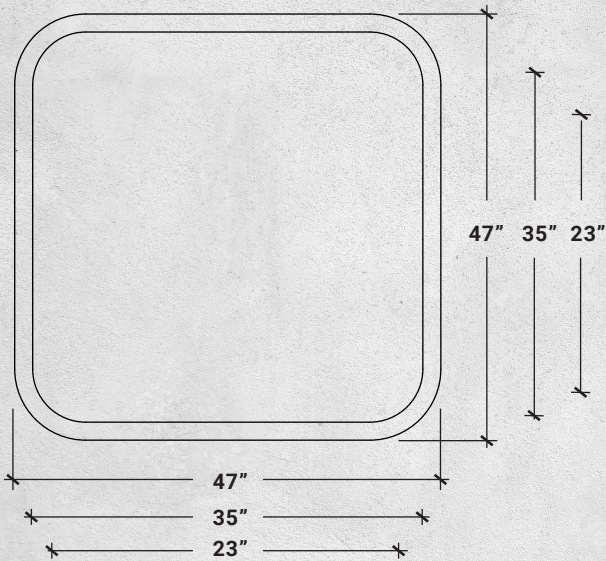

Built from a single, continuous extruded aluminum profile, the luminaire is available in a compact size of 1.38" W x 1.38" H. A flexible polycarbonate diffuser allows for simplified installation while maintaining a clean, minimalist appearance.

Two Suspended Mounting Options Included		SIZE	LUMENS	WATTS
Central Canopy	Side Canopy	23" X 23"	4000L	40W
		35" X 35"	6000L	60W
		47" X 47"	8000L	80W

Side canopy mounting shown.

TECHNICAL DETAILS

Lumens	4000L, 6000L, 8000L
CCT	3000K/3500K/4000K
CRI	90+
Power	40W, 60W, 80W
Square Size	23" x 23", 35" x 35", 47" x 47"
Mounting	Suspended Mount (Adjustable 11-ft length cords)
IP Rating	IP40
Color	● White ● Black ● Custom RAL

IP40 ETL US 5 FLICKER FREE

SIZES

23" x 23"	Width 1.38" / Height 1.38"
35" x 35"	Width 1.38" / Height 1.38"
47" x 47"	Width 1.38" / Height 1.38"

FLICKER FREE

Example: LOOP-MINI-SQ-LED-1.3-23X23-4000L-DIM10-MVOLT-30K/35K/40K-90-WH-SM

SERIES	PROFILE SIZE	LUMINAIRE SIZE	LUMENS	DIMMING/VOLTAGE	CCT
LOOP-MINI-SQ-LED	1.3 -1.38"	23X23 - 23.4"x23.4" 35X35 - 35.2"x35.2" 47X47 - 47.1"x47.1"	4000L - 4000L 6000L - 6000L 8000L - 8000L	DIM10-MVOLT ¹	30K/35K/40K - 3000K-3500K-4000K