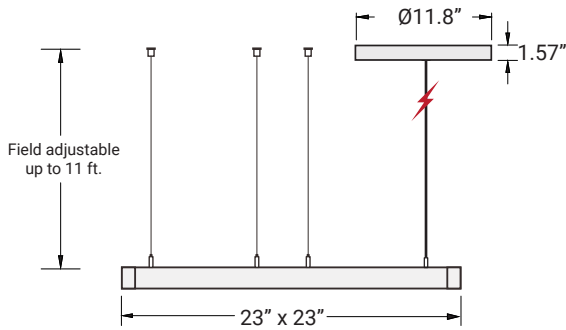

Mounting Options

The fixture comes with a central canopy mounting as the standard option. If side canopy mounting is desired, it must be modified in the field.

Side Canopy Mounting