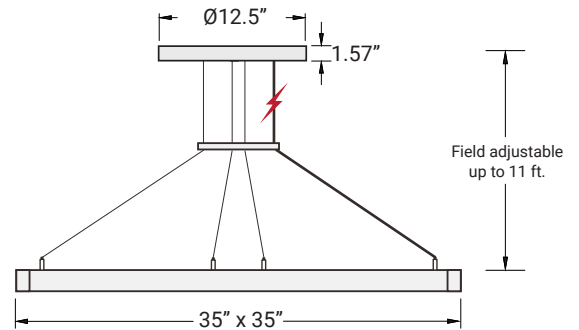

Mounting Options

The fixture comes with a central canopy mounting as the standard option. If side canopy mounting is desired, it must be modified in the field.

Side Canopy Mounting

Central Canopy Mounting

⚡ 1 Power cable

The driver and CCT switch are located inside the canopy. The luminaire comes with 4 suspension cables, each 11ft in length, 1 central canopy, 1 wire holder, and 1 side canopy.

⚡ 1 Power cable