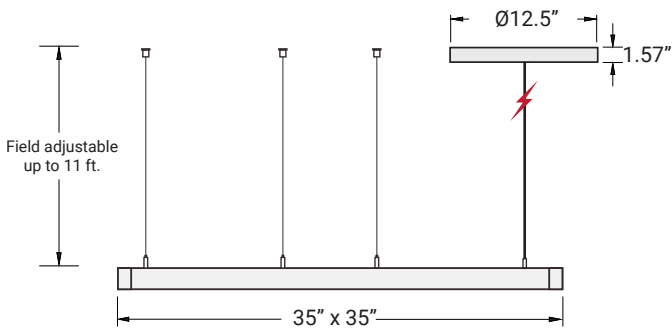

Built from a single, continuous extruded aluminum profile, the luminaire is available in a compact size of 1.38" W x 1.38" H. A flexible polycarbonate diffuser allows for simplified installation while maintaining a clean, minimalist appearance.

Mounting Options

The fixture comes with a central canopy mounting as the standard option. If side canopy mounting is desired, it must be modified in the field.

Side Canopy Mounting

Central Canopy Mounting

⚡ 1 Power cable

The driver and CCT switch are located inside the canopy. The luminaire comes with 4 suspension cables, each 11ft in length, 1 central canopy, 1 wire holder, and 1 side canopy.

⚡ 1 Power cable