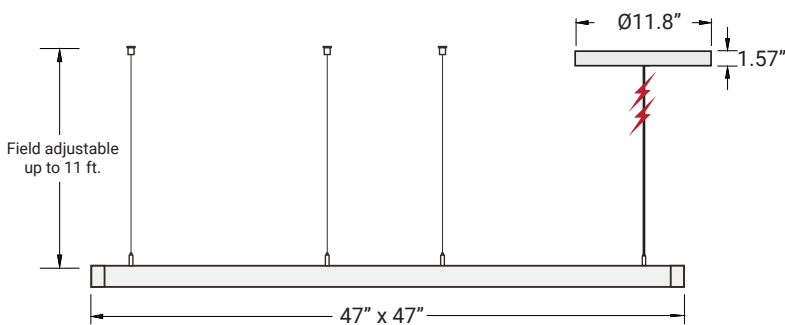

⚡ 1 Power cable

The driver and CCT switch are located inside the canopy. The luminaire comes with 4 suspension cables, each 11ft in length, 1 central canopy, 1 wire holder, and 1 side canopy.