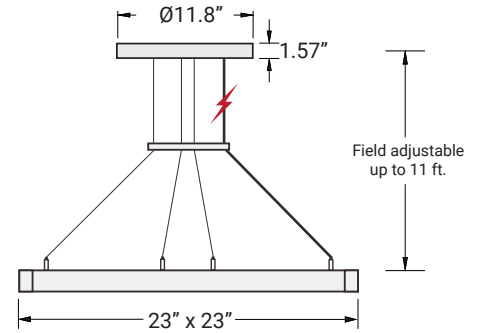

Central Canopy Mounting