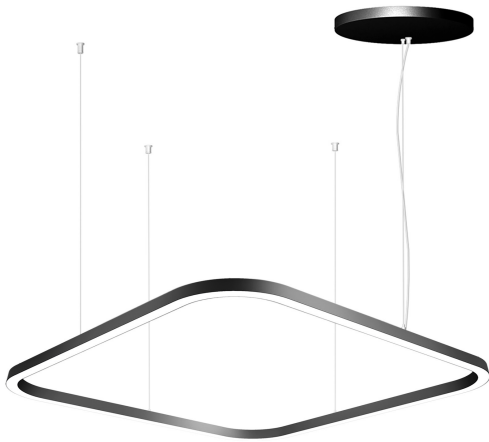

Easy 3 Colors
SELECCTOR
3000K • 3500K • 4000K

IP40 ETL US 5 FLICKER FREE

FEATURES

The LOOP MINI SQUARE LED Suspended Direct light is an advanced, high-performance luminaire designed to visually elevate a space through its style and uninterrupted, even, glow.

Built from a single, continuous extruded aluminum profile, the luminaire is available in a compact size of 1.38" W x 1.38" H. A flexible polycarbonate diffuser allows for simplified installation while maintaining a clean, minimalist appearance.

Available in three different sizes and three lumen outputs, for a variety of design options. An internal driver and adjustable CCT switch inside the canopy allow for versatile color temperature transitions during or after installation, to suit different atmospheres.

Two suspended mounting options (central canopy and side canopy) with an adjustable cord allow for playful positioning at various angles, alone, or in group or "cluster" mountings.

Available in classic black or white finishes or custom RAL colors to seamlessly complement any interior style. Ideal for transforming office, commercial, lobby, and hospitality lighting into an artful experience.