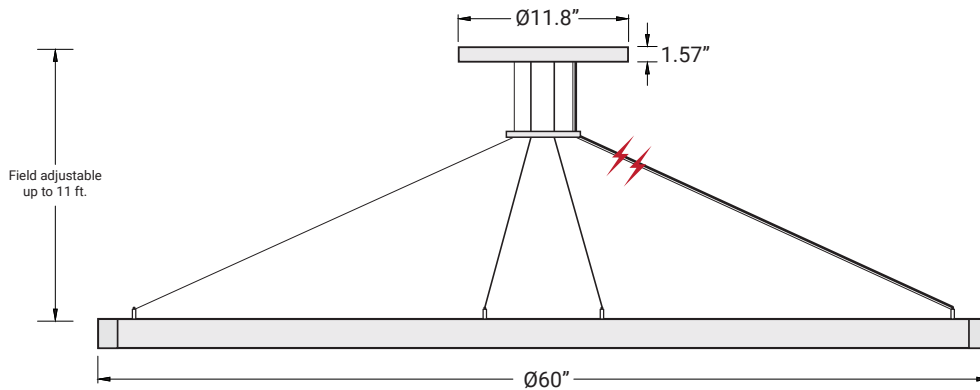

2 Power cables

The drivers and CCT switch are located inside the canopy. The luminaire comes with 4 suspension cables, each 11ft in length, 1 central canopy, 1 wire holder, and 1 side canopy.