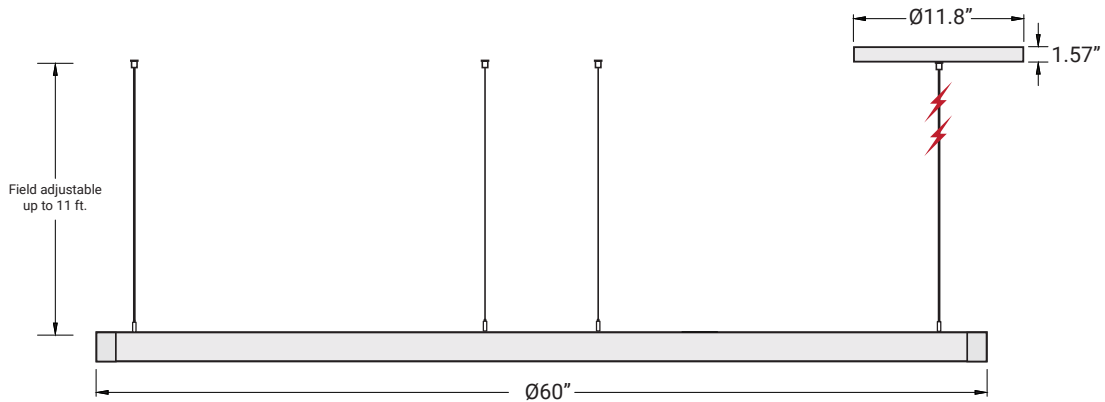

Mounting Options

The fixture comes with a central canopy mounting as the standard option. If side canopy mounting is desired, it must be modified in the field.

Side Canopy Mounting

L4

Central Canopy Mounting