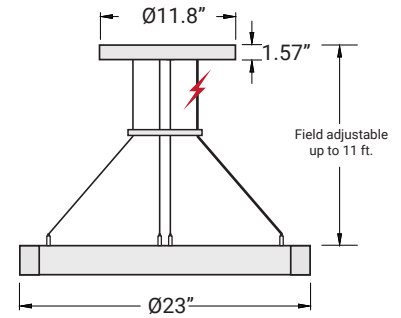

Central Canopy Mounting