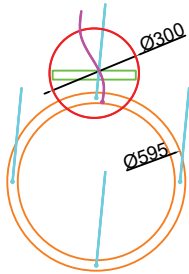

Top View

All Dimensions in Millimeters (mm)

Suspension Cable Power Cable

L1

Side Canopy