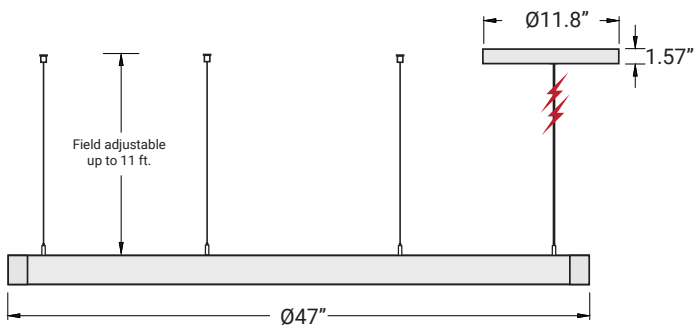

⚡ 1 Power cable

The driver and CCT switch are located inside the canopy. The luminaire comes with 4 suspension cables, each 11ft in length, 1 central canopy, 1 wire holder, and 1 side canopy.

L3