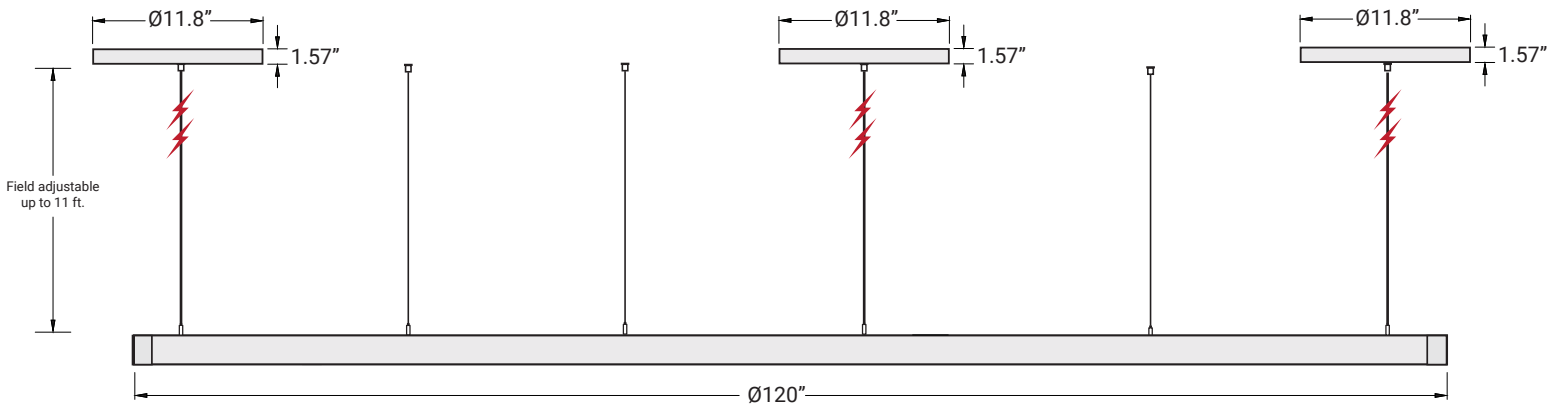

6 Power cables

The drivers and CCT switch are located inside the canopies. The luminaire comes with 6 suspension cables, each 11ft in length, 6 power cables, and 3 side canopies.