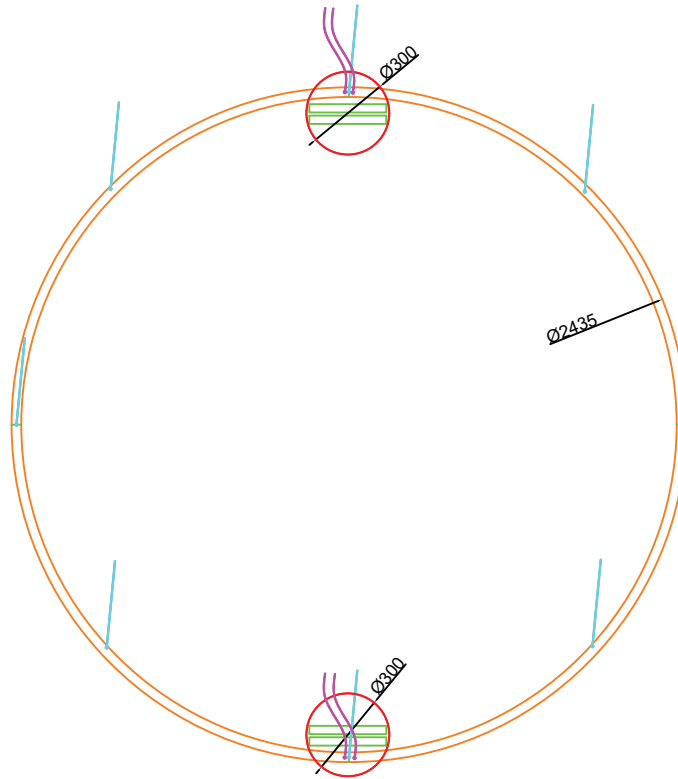

SIZES

Ø23"	Width 1.38" / Height 1.38"
Ø35"	Width 1.38" / Height 1.38"
Ø47"	Width 1.38" / Height 1.38"
Ø60"	Width 1.38" / Height 1.38"
Ø72"	Width 1.38" / Height 1.38"
Ø96"	Width 1.38" / Height 1.38"
Ø120"	Width 1.38" / Height 1.38"

Side Canopy

Central Canopy

Top View

All Dimensions in Millimeters (mm)

 Suspension Cable  Power Cable

L4

Top View

All Dimensions in Millimeters (mm)

 Suspension Cable  Power Cable

L5

Side Canopy

Central Canopy

Top View

All Dimensions in Millimeters (mm)

Suspension Cable Power Cable

L6