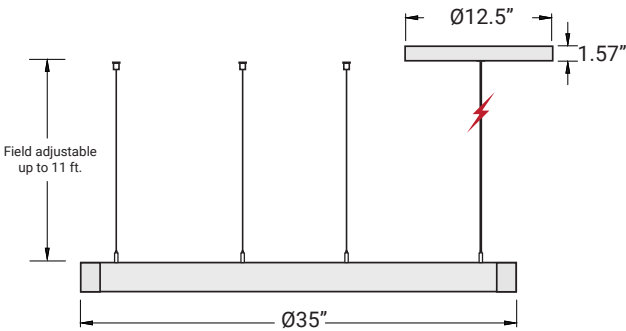

⚡ 1 Power cable

The driver and CCT switch are located inside the canopy. The luminaire comes with 4 suspension cables, each 11ft in length, 1 central canopy, 1 wire holder, and 1 side canopy.

L2