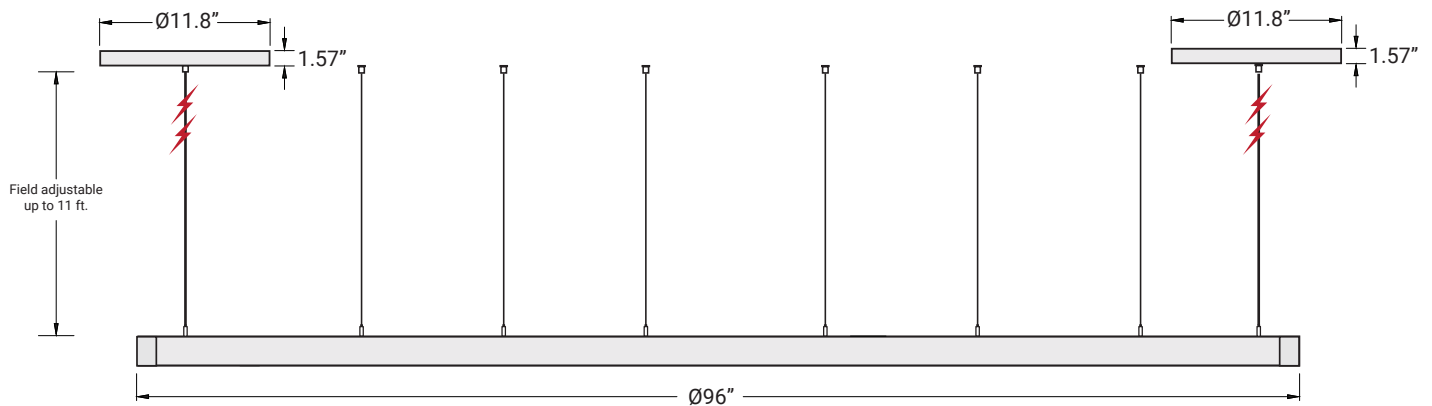

Mounting Options

Side Canopy Mounting

The fixture size is available only with a 2-side canopy mounting option and 4 power cables.
The profile is constructed from 4 pieces, instead of a single continuous piece.
The diffuser lens comes in 4 pieces instead of a single-piece diffuser.

L6

4 Power cables

The drivers and CCT switch are located inside the canopies. The luminaire comes with 8 suspension cables, each 11ft in length, 4 power cables, and 2 side canopies.

Side Canopy Mounting

The fixture size is available only with a 3-side canopy mounting option and 6 power cables.
The profile is constructed from 6 pieces, instead of a single continuous piece.
The diffuser lens comes in 6 pieces instead of a single-piece diffuser.

L7