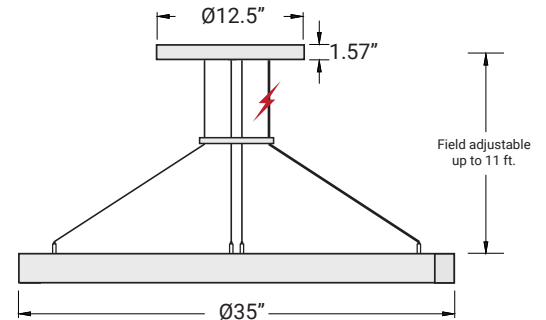

SIZES

Ø23"	Width 1.38" / Height 1.38"
Ø35"	Width 1.38" / Height 1.38"
Ø47"	Width 1.38" / Height 1.38"
Ø60"	Width 1.38" / Height 1.38"
Ø72"	Width 1.38" / Height 1.38"
Ø96"	Width 1.38" / Height 1.38"
Ø120"	Width 1.38" / Height 1.38"

2. Remote emergency option.

3. The fixture comes with a central canopy mounting as the standard option. If side canopy mounting is required, it must be modified in the field. Please refer to the line drawings, as some fixtures are constructed from four or six pieces instead of a single aluminum extruded piece due to their size. For these sizes, a central canopy mounting option is not available (Ø96", Ø120").

L1

Side Canopy Mounting

Central Canopy Mounting

⚡ 1 Power cable

The driver and CCT switch are located inside the canopy. The luminaire comes with 4 suspension cables, each 11ft in length, 1 central canopy, 1 wire holder, and 1 side canopy.

L2

⚡ 1 Power cable

The driver and CCT switch are located inside the canopy. The luminaire comes with 4 suspension cables, each 11ft in length, 1 central canopy, 1 wire holder, and 1 side canopy.

L3

⚡ 2 Power cables