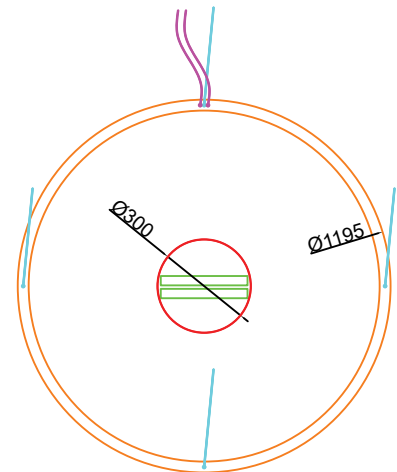

SIZES

Ø23"	Width 1.38" / Height 1.38"
Ø35"	Width 1.38" / Height 1.38"
Ø47"	Width 1.38" / Height 1.38"
Ø60"	Width 1.38" / Height 1.38"
Ø72"	Width 1.38" / Height 1.38"
Ø96"	Width 1.38" / Height 1.38"
Ø120"	Width 1.38" / Height 1.38"

L7

6 Power cables

The drivers and CCT switch are located inside the canopies. The luminaire comes with 6 suspension cables, each 11ft in length, 6 power cables, and 3 side canopies.

Top View

All Dimensions in Millimeters (mm)

 Suspension Cable  Power Cable

L1

Side Canopy

Central Canopy

L2

Side Canopy

Central Canopy

L3

Side Canopy

Central Canopy

Top View

All Dimensions in Millimeters (mm)

 Suspension Cable  Power Cable

L4

Top View

All Dimensions in Millimeters (mm)