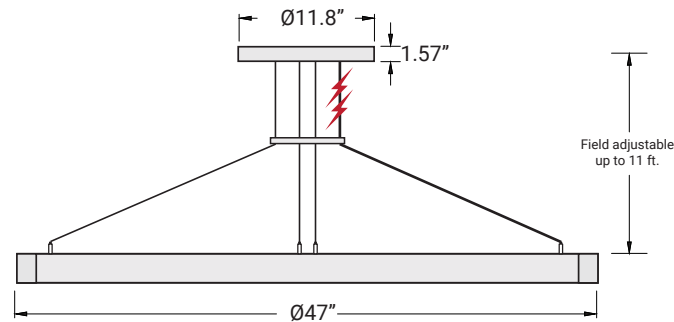

SIZES

Ø23"	Width 1.38" / Height 1.38"
Ø35"	Width 1.38" / Height 1.38"
Ø47"	Width 1.38" / Height 1.38"
Ø60"	Width 1.38" / Height 1.38"
Ø72"	Width 1.38" / Height 1.38"
Ø96"	Width 1.38" / Height 1.38"
Ø120"	Width 1.38" / Height 1.38"

L1

Side Canopy Mounting

Central Canopy Mounting

⚡ 1 Power cable

The driver and CCT switch are located inside the canopy. The luminaire comes with 4 suspension cables, each 11ft in length, 1 central canopy, 1 wire holder, and 1 side canopy.

L2

⚡ 1 Power cable

The driver and CCT switch are located inside the canopy. The luminaire comes with 4 suspension cables, each 11ft in length, 1 central canopy, 1 wire holder, and 1 side canopy.

L3

⚡ 2 Power cables