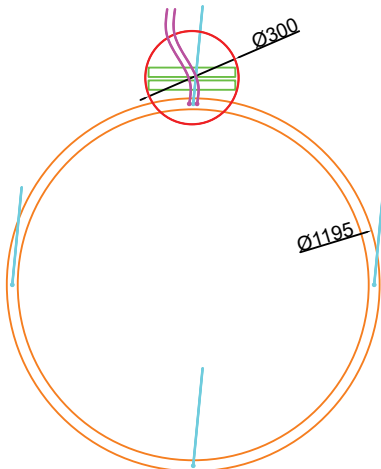

SIZES

Ø23"	Width 1.38" / Height 1.38"
Ø35"	Width 1.38" / Height 1.38"
Ø47"	Width 1.38" / Height 1.38"
Ø60"	Width 1.38" / Height 1.38"
Ø72"	Width 1.38" / Height 1.38"
Ø96"	Width 1.38" / Height 1.38"
Ø120"	Width 1.38" / Height 1.38"

 Suspension Cable  Power Cable

L1

Side Canopy

Central Canopy

L2

Side Canopy

Central Canopy

L3

Side Canopy

Central Canopy

Top View

All Dimensions in Millimeters (mm)

 Suspension Cable  Power Cable

L4

Top View

All Dimensions in Millimeters (mm)