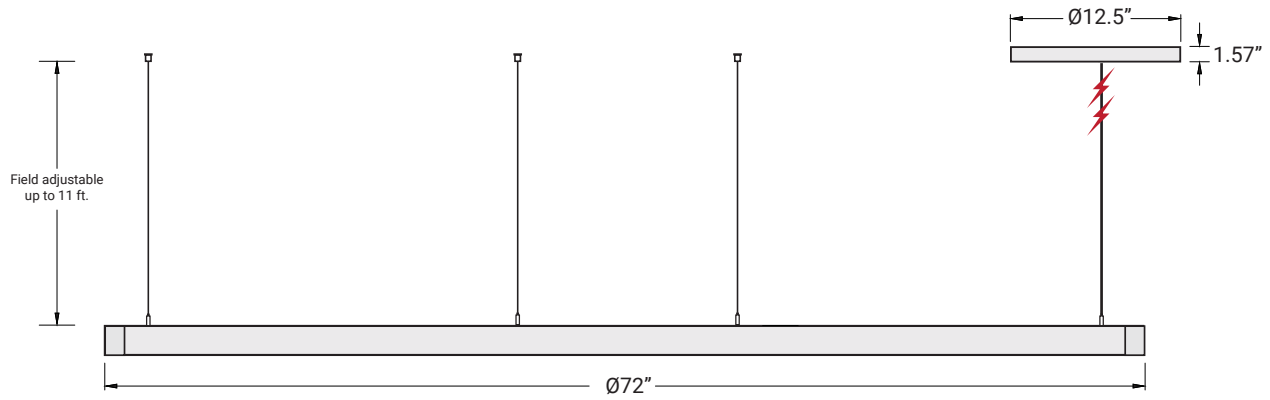

Mounting Options

The fixture comes with a central canopy mounting as the standard option. If side canopy mounting is desired, it must be modified in the field.

Side Canopy Mounting

L5