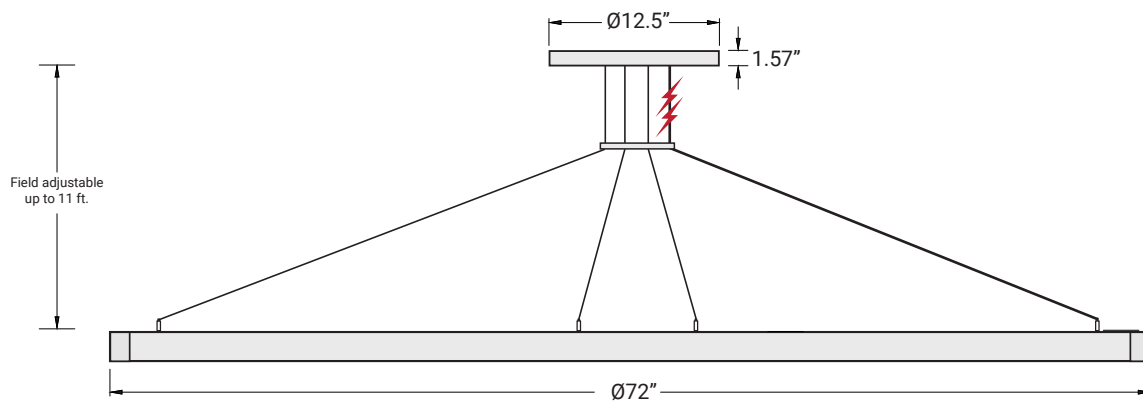

SIZES

Ø23"	Width 1.38" / Height 1.38"
Ø35"	Width 1.38" / Height 1.38"
Ø47"	Width 1.38" / Height 1.38"
Ø60"	Width 1.38" / Height 1.38"
Ø72"	Width 1.38" / Height 1.38"
Ø96"	Width 1.38" / Height 1.38"
Ø120"	Width 1.38" / Height 1.38"

Mounting Options

The fixture comes with a central canopy mounting as the standard option. If side canopy mounting is desired, it must be modified in the field.

Side Canopy Mounting

L5

Central Canopy Mounting