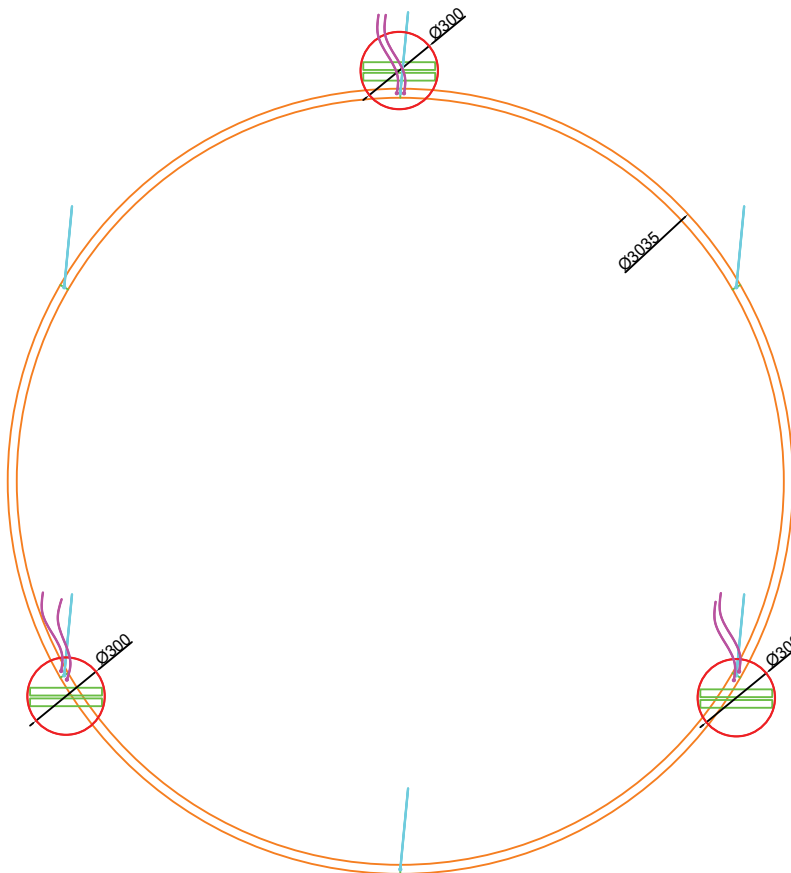

Side Canopy

L7