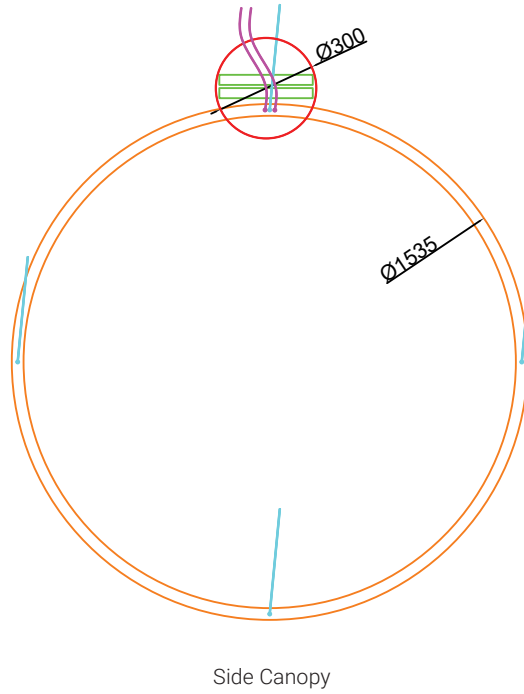

SIZES

Ø23"	Width 1.38" / Height 1.38"
Ø35"	Width 1.38" / Height 1.38"
Ø47"	Width 1.38" / Height 1.38"
Ø60"	Width 1.38" / Height 1.38"
Ø72"	Width 1.38" / Height 1.38"
Ø96"	Width 1.38" / Height 1.38"
Ø120"	Width 1.38" / Height 1.38"

Side Canopy

Central Canopy

Top View

All Dimensions in Millimeters (mm)

 Suspension Cable  Power Cable

L4

Top View

All Dimensions in Millimeters (mm)

 Suspension Cable  Power Cable

L5

Side Canopy

Central Canopy

Top View

All Dimensions in Millimeters (mm)

Suspension Cable Power Cable

L6