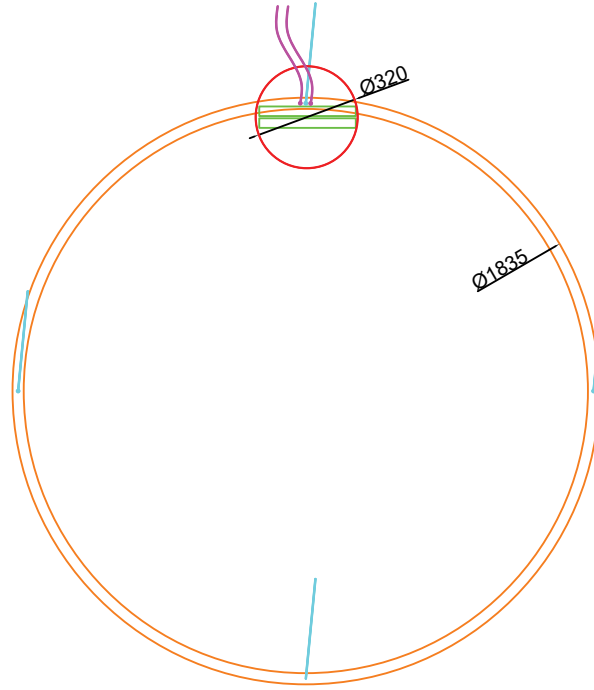

SIZES

Ø23"	Width 1.38" / Height 1.38"
Ø35"	Width 1.38" / Height 1.38"
Ø47"	Width 1.38" / Height 1.38"
Ø60"	Width 1.38" / Height 1.38"
Ø72"	Width 1.38" / Height 1.38"
Ø96"	Width 1.38" / Height 1.38"
Ø120"	Width 1.38" / Height 1.38"

Side Canopy

Central Canopy

Top View

All Dimensions in Millimeters (mm)

 Suspension Cable  Power Cable

L4

Top View

All Dimensions in Millimeters (mm)

 Suspension Cable  Power Cable

L5

Side Canopy

Central Canopy

Top View

All Dimensions in Millimeters (mm)

Suspension Cable Power Cable

L6