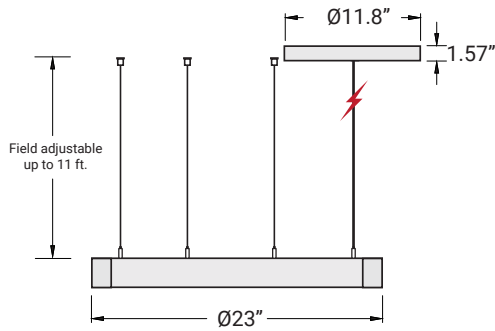

Mounting Options

The fixture comes with a central canopy mounting as the standard option. If side canopy mounting is desired, it must be modified in the field.

L1

Side Canopy Mounting