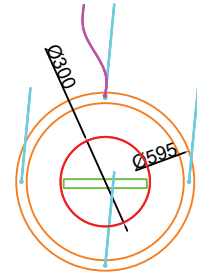

Central Canopy