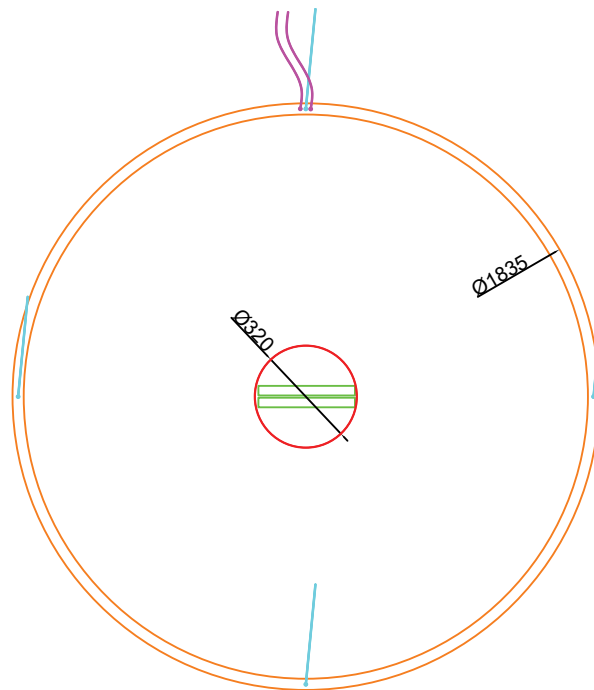

SIZES

Ø23"	Width 1.38" / Height 1.38"
Ø35"	Width 1.38" / Height 1.38"
Ø47"	Width 1.38" / Height 1.38"
Ø60"	Width 1.38" / Height 1.38"
Ø72"	Width 1.38" / Height 1.38"
Ø96"	Width 1.38" / Height 1.38"
Ø120"	Width 1.38" / Height 1.38"

Side Canopy

Central Canopy

Top View

All Dimensions in Millimeters (mm)

 Suspension Cable  Power Cable

L4

Top View

All Dimensions in Millimeters (mm)

 Suspension Cable  Power Cable

L5

Side Canopy

Central Canopy

Top View

All Dimensions in Millimeters (mm)

Suspension Cable Power Cable

L6