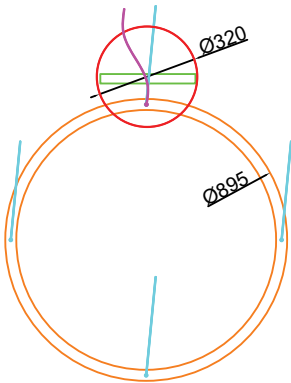

SIZES

Ø23"	Width 1.38" / Height 1.38"
Ø35"	Width 1.38" / Height 1.38"
Ø47"	Width 1.38" / Height 1.38"
Ø60"	Width 1.38" / Height 1.38"
Ø72"	Width 1.38" / Height 1.38"
Ø96"	Width 1.38" / Height 1.38"
Ø120"	Width 1.38" / Height 1.38"

L7

6 Power cables

The drivers and CCT switch are located inside the canopies. The luminaire comes with 6 suspension cables, each 11ft in length, 6 power cables, and 3 side canopies.

Top View

All Dimensions in Millimeters (mm)

 Suspension Cable  Power Cable

L1

Side Canopy

Central Canopy

L2

Side Canopy

Central Canopy

L3

Side Canopy

Central Canopy

Top View

All Dimensions in Millimeters (mm)

 Suspension Cable  Power Cable

L4

Top View

All Dimensions in Millimeters (mm)