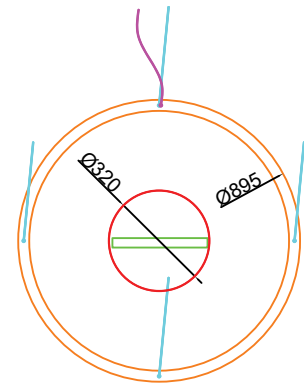

SIZES

Ø23"	Width 1.38" / Height 1.38"
Ø35"	Width 1.38" / Height 1.38"
Ø47"	Width 1.38" / Height 1.38"
Ø60"	Width 1.38" / Height 1.38"
Ø72"	Width 1.38" / Height 1.38"
Ø96"	Width 1.38" / Height 1.38"
Ø120"	Width 1.38" / Height 1.38"

L7

6 Power cables

The drivers and CCT switch are located inside the canopies. The luminaire comes with 6 suspension cables, each 11ft in length, 6 power cables, and 3 side canopies.

Top View

All Dimensions in Millimeters (mm)

 Suspension Cable  Power Cable

L1

Side Canopy

Central Canopy

L2

Side Canopy

Central Canopy

L3

Side Canopy

Central Canopy

Top View

All Dimensions in Millimeters (mm)

 Suspension Cable  Power Cable

L4

Top View

All Dimensions in Millimeters (mm)