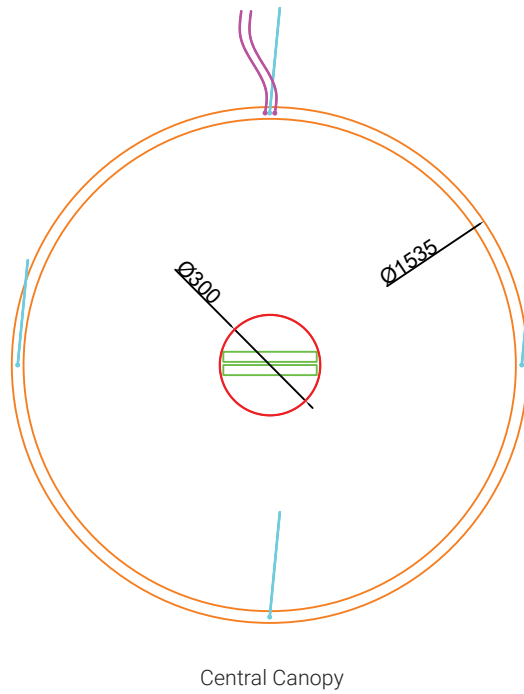

SIZES

Ø23"	Width 1.38" / Height 1.38"
Ø35"	Width 1.38" / Height 1.38"
Ø47"	Width 1.38" / Height 1.38"
Ø60"	Width 1.38" / Height 1.38"
Ø72"	Width 1.38" / Height 1.38"
Ø96"	Width 1.38" / Height 1.38"
Ø120"	Width 1.38" / Height 1.38"

Side Canopy

Central Canopy

Top View

All Dimensions in Millimeters (mm)

 Suspension Cable  Power Cable

L4

Top View

All Dimensions in Millimeters (mm)

 Suspension Cable  Power Cable

L5

Side Canopy

Central Canopy

Top View

All Dimensions in Millimeters (mm)

Suspension Cable Power Cable

L6