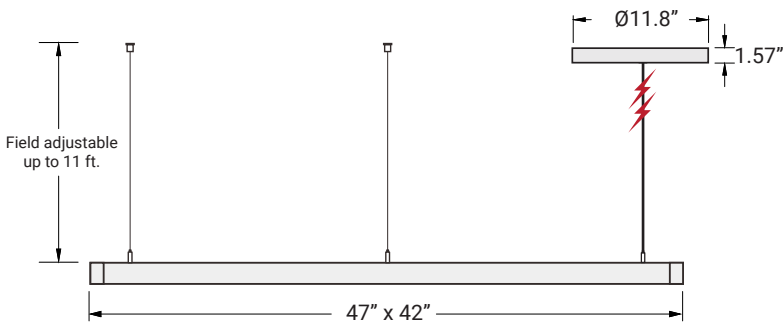

SIZES

23" x 21"	Width 1.38" / Height 1.38"
35" x 32"	Width 1.38" / Height 1.38"
47" x 42"	Width 1.38" / Height 1.38"

Example: LOOP-MINI-HEX-LED-1.3-23X21-4000L-DIM10-MVOLT-30K/35K/40K-90-WH-SM

SERIES	PROFILE SIZE	LUMINAIRE SIZE	LUMENS	DIMMING/VOLTAGE	CCT
LOOP-MINI-HEX-LED	1.3 -1.38"	23X21 - 23.4"X21.8" 35X32 - 35.2"X32.1" 47X42 - 47.1"X42.3"	4000L - 3600L 6000L - 5500L 7000L - 7200L	DIM10-MVOLT ¹	30K/35K/40K - 3000K-3500K-4000K

Side Canopy Mounting

Central Canopy Mounting

⚡ 1 Power cable

The driver and CCT switch are located inside the canopy. The luminaire comes with 3 suspension cables, each 11ft in length, 1 central canopy, 1 wire holder, and 1 side canopy.

⚡ 1 Power cable

The driver and CCT switch are located inside the canopy. The luminaire comes with 3 suspension cables, each 11ft in length, 1 central canopy, 1 wire holder, and 1 side canopy.

⚡ 2 Power cables