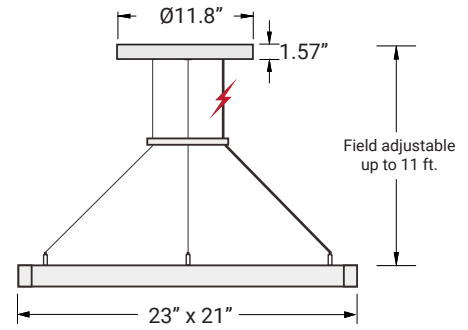

Central Canopy Mounting