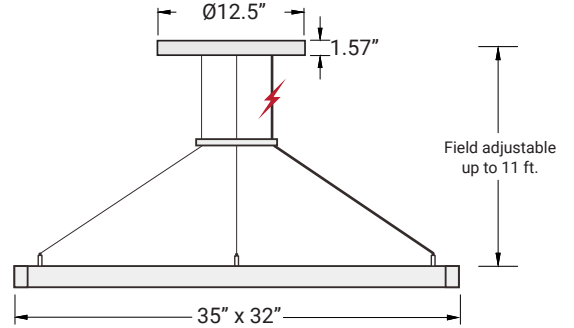

SIZES

23" x 21"	Width 1.38" / Height 1.38"
35" x 32"	Width 1.38" / Height 1.38"
47" x 42"	Width 1.38" / Height 1.38"

Example: LOOP-MINI-HEX-LED-1.3-23X21-4000L-DIM10-MVOLT-30K/35K/40K-90-WH-SM

SERIES	PROFILE SIZE	LUMINAIRE SIZE	LUMENS	DIMMING/VOLTAGE	CCT
LOOP-MINI-HEX-LED	1.3 -1.38"	23X21 - 23.4"X21.8" 35X32 - 35.2"X32.1" 47X42 - 47.1"X42.3"	4000L - 3600L 6000L - 5500L 7000L - 7200L	DIM10-MVOLT ¹	30K/35K/40K - 3000K-3500K-4000K

Side Canopy Mounting

Central Canopy Mounting

⚡ 1 Power cable

The driver and CCT switch are located inside the canopy. The luminaire comes with 3 suspension cables, each 11ft in length, 1 central canopy, 1 wire holder, and 1 side canopy.

⚡ 1 Power cable

The driver and CCT switch are located inside the canopy. The luminaire comes with 3 suspension cables, each 11ft in length, 1 central canopy, 1 wire holder, and 1 side canopy.

⚡ 2 Power cables