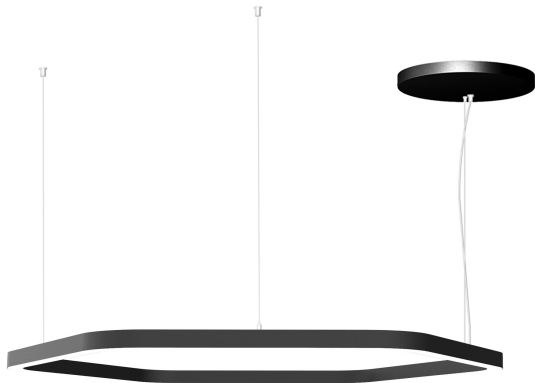

FEATURES

The LOOP MINI HEXAGON LED Suspended Direct Light is an advanced, high-performance luminaire designed to elevate a space with its sleek style and uninterrupted, uniform glow.

Built from a single, continuous extruded aluminum profile, the luminaire is available in a compact size of 1.38" W x 1.38" H. A flexible polycarbonate diffuser allows for simplified installation while maintaining a clean, minimalist appearance.

Available in three different sizes and three lumen outputs, for a variety of design options. An internal driver and adjustable CCT switch inside the canopy allow for versatile color temperature transitions during or after installation, to suit different atmospheres.

Two suspended mounting options (central canopy and side canopy) with an adjustable cord allow for playful positioning at various angles, alone, or in group or "cluster" mountings.

Available in classic black or white finishes or custom RAL colors to seamlessly complement any interior style. Ideal for transforming office, commercial, lobby, and hospitality lighting into an artful experience.

Side canopy mounting option shown.

Two Suspended Mounting Options Included		SIZE	LUMENS	WATTS
 Central Canopy	 Side Canopy	23" x 21"	4000L	36W
		35" x 32"	6000L	55W
		47" x 42"	7000L	72W

TECHNICAL DETAILS