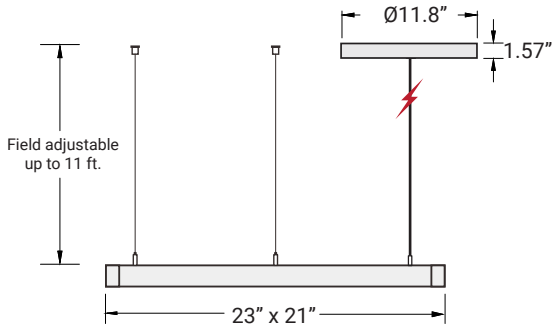

Mounting Options

The fixture comes with a central canopy mounting as the standard option. If side canopy mounting is desired, it must be modified in the field.

Side Canopy Mounting