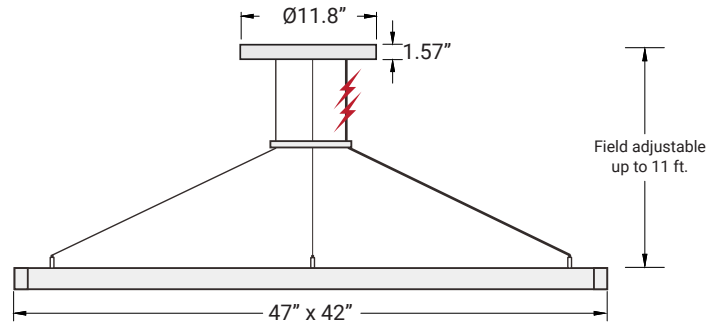

SIZES

23" x 21"	Width 1.38" / Height 1.38"
35" x 32"	Width 1.38" / Height 1.38"
47" x 42"	Width 1.38" / Height 1.38"

Example: LOOP-MINI-HEX-LED-1.3-23X21-4000L-DIM10-MVOLT-30K/35K/40K-90-WH-SM

SERIES	PROFILE SIZE	LUMINAIRE SIZE	LUMENS	DIMMING/VOLTAGE	CCT
LOOP-MINI-HEX-LED	1.3 -1.38"	23X21 - 23.4"X21.8" 35X32 - 35.2"X32.1" 47X42 - 47.1"X42.3"	4000L - 3600L 6000L - 5500L 7000L - 7200L	DIM10-MVOLT ¹	30K/35K/40K - 3000K-3500K-4000K

Side Canopy Mounting

Central Canopy Mounting

⚡ 1 Power cable

The driver and CCT switch are located inside the canopy. The luminaire comes with 3 suspension cables, each 11ft in length, 1 central canopy, 1 wire holder, and 1 side canopy.

⚡ 1 Power cable

The driver and CCT switch are located inside the canopy. The luminaire comes with 3 suspension cables, each 11ft in length, 1 central canopy, 1 wire holder, and 1 side canopy.

⚡ 2 Power cables