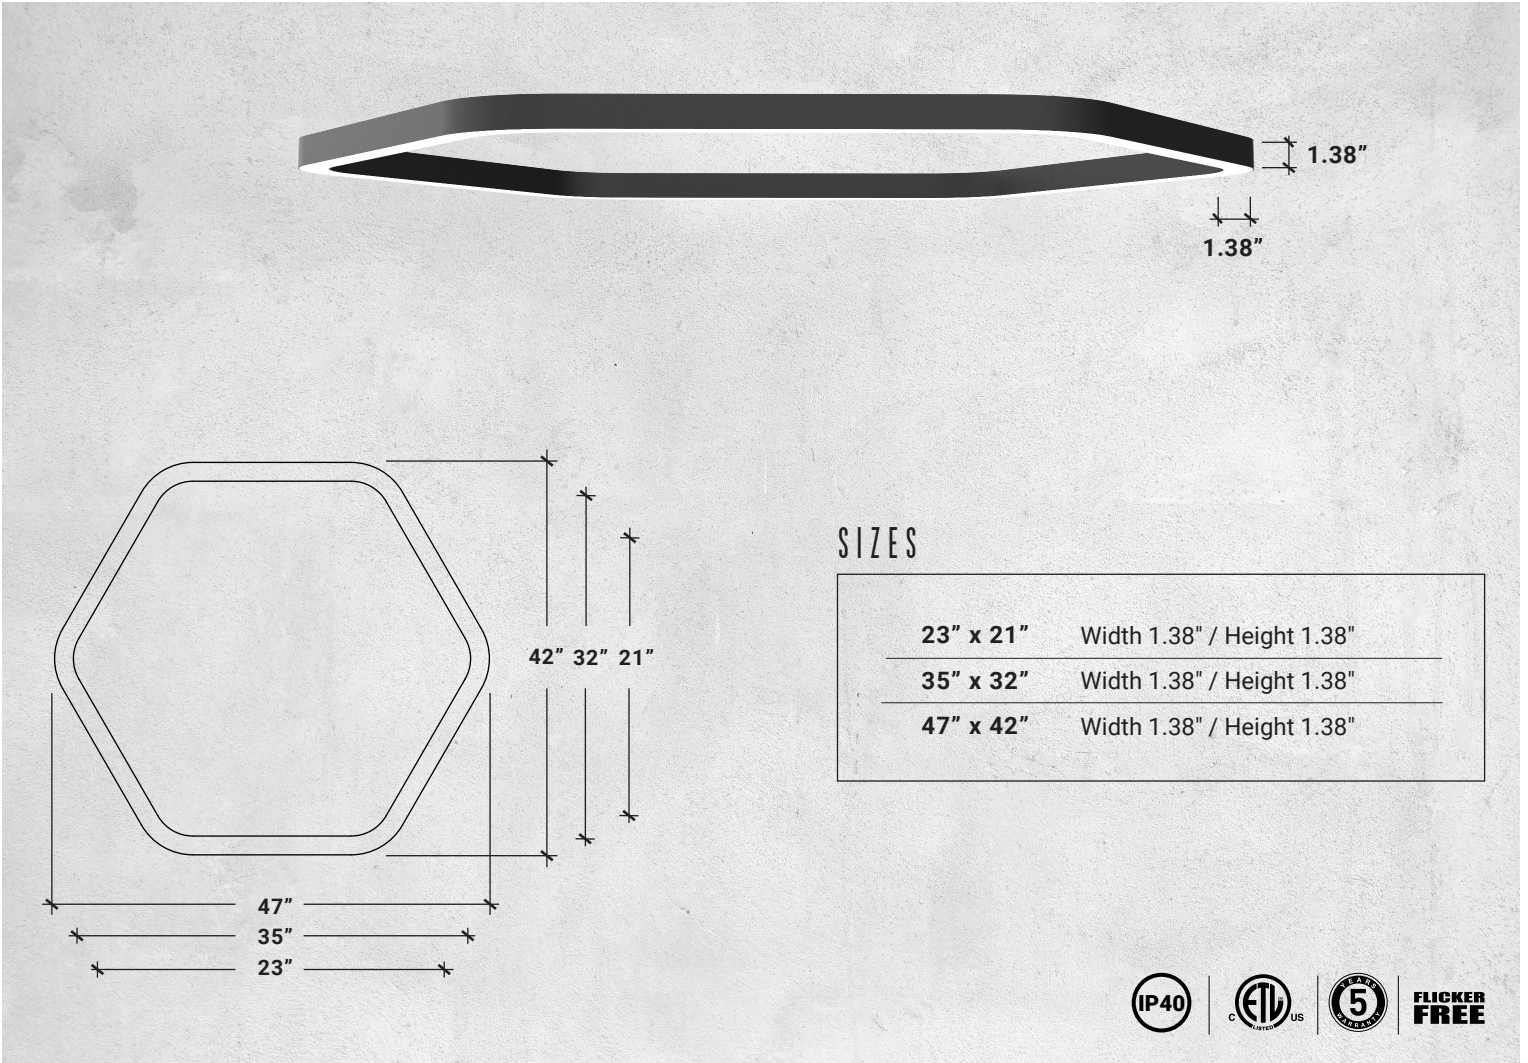

FEATURES

The LOOP MINI HEXAGON LED Suspended Direct Light is an advanced, high-performance luminaire designed to elevate a space with its sleek style and uninterrupted, uniform glow.

Built from a single, continuous extruded aluminum profile, the luminaire is available in a compact size of 1.38" W x 1.38" H. A flexible polycarbonate diffuser allows for simplified installation while maintaining a clean, minimalist appearance.

Side canopy mounting option shown.

Two Suspended Mounting Options Included		SIZE	LUMENS	WATTS
 Central Canopy	 Side Canopy	23" x 21"	4000L	36W
		35" x 32"	6000L	55W
		47" x 42"	7000L	72W

TECHNICAL DETAILS

Lumens	4000L, 6000L, 7000L
CCT	3000K/3500K/4000K
CRI	90+
Power	36W, 55W, 72W
Dimensions	23" x 21", 35" x 32", 47" x 42"
Mounting	Suspended Mount (Adjustable 11-ft length cords)
IP Rating	IP40
Color	 White  Black  Custom RAL

SIZES

23" x 21"	Width 1.38" / Height 1.38"
35" x 32"	Width 1.38" / Height 1.38"
47" x 42"	Width 1.38" / Height 1.38"

Example: LOOP-MINI-HEX-LED-1.3-23X21-4000L-DIM10-MVOLT-30K/35K/40K-90-WH-SM

SERIES	PROFILE SIZE	LUMINAIRE SIZE	LUMENS	DIMMING/VOLTAGE	CCT
LOOP-MINI-HEX-LED	1.3 -1.38"	23X21 - 23.4"X21.8" 35X32 - 35.2"X32.1" 47X42 - 47.1"X42.3"	4000L - 3600L 6000L - 5500L 7000L - 7200L	DIM10-MVOLT ¹	30K/35K/40K - 3000K-3500K-4000K