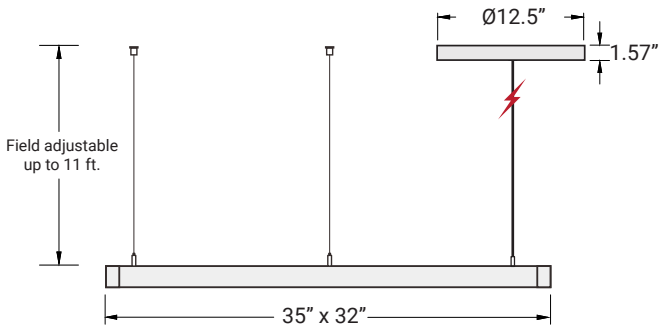

SIZES

23" x 21"	Width 1.38" / Height 1.38"
35" x 32"	Width 1.38" / Height 1.38"
47" x 42"	Width 1.38" / Height 1.38"

Example: LOOP-MINI-HEX-LED-1.3-23X21-4000L-DIM10-MVOLT-30K/35K/40K-90-WH-SM

SERIES	PROFILE SIZE	LUMINAIRE SIZE	LUMENS	DIMMING/VOLTAGE	CCT
LOOP-MINI-HEX-LED	1.3 -1.38"	23X21 - 23.4"X21.8" 35X32 - 35.2"X32.1" 47X42 - 47.1"X42.3"	4000L - 3600L 6000L - 5500L 7000L - 7200L	DIM10-MVOLT ¹	30K/35K/40K - 3000K-3500K-4000K

Side Canopy Mounting

Central Canopy Mounting

⚡ 1 Power cable

The driver and CCT switch are located inside the canopy. The luminaire comes with 3 suspension cables, each 11ft in length, 1 central canopy, 1 wire holder, and 1 side canopy.

⚡ 1 Power cable

The driver and CCT switch are located inside the canopy. The luminaire comes with 3 suspension cables, each 11ft in length, 1 central canopy, 1 wire holder, and 1 side canopy.

⚡ 2 Power cables