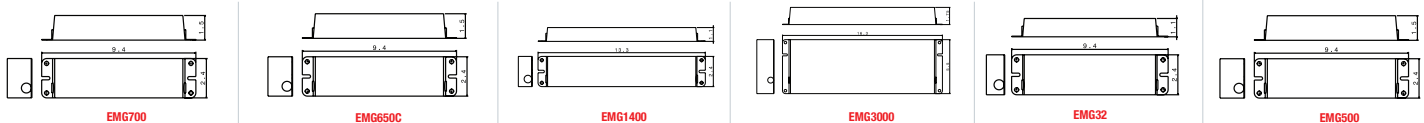

Due to the changes of constant improvement in lighting technology, all details are subject to change without notice. Consult factory for up to date information.

MAXILUME

Exit Sign and Emergency Lighting