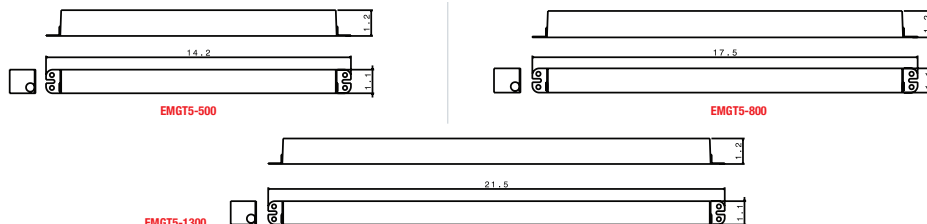

Due to the changes of constant improvement in lighting technology, all details are subject to change without notice. Consult factory for up to date information.

MAXILUME

Exit Sign and Emergency Lighting