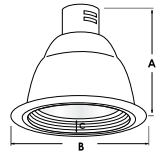

EXAMPLE: LED-8101-CL-WH
LED-8101 - REFLECTOR
REFLECTOR/RING FINISH:
 CL-WH CL-SCH WT-WH SHZ-WH W-WH SHZ-SHZ MB-WH

A= 7-1/2"
 B= 9-1/8"

EXAMPLE: LED-8102-CL-WH
LED-8102 - BAFFLE W/ REFLECTOR
REFLECTOR/RING FINISH:
 W-CL-WH P-CL-WH

A= 7-1/2"
 B= 9-1/8"
 C= 1"

EXAMPLE: LED-8107-CL-WH
LED-8107 - WALL WASH REFLECTOR
REFLECTOR/RING FINISH:
 CL-WH CL-SCH WT-WH SHZ-WH W-WH SHZ-SHZ MB-WH

A= 7-1/2"
 B= 9-1/8"

EXAMPLE: LED-8112-CL-WH
LED-8112 - BAFFLE W/ FROSTED GLASS LENS
BAFFLE/ RING FINISH:
 W-CL-WH P-CL-WH

A= 7-1/2"
 B= 9-1/8"
 C= 1"

EXAMPLE: LED-8114-CL-WH
LED-8114 - REFLECTOR W/ FROSTED GLASS LENS
REFLECTOR/RING FINISH:
 CL-WH CL-SCH WT-WH SHZ-WH W-WH SHZ-SHZ MB-WH

A= 7-1/2"
 B= 9-1/8"
 C= 1"

EXAMPLE: LED-8113-CL-WH
LED-8113 - BAFFLE W/ TEMPERED CLEAR GLASS
BAFFLE/ RING FINISH:
 W-WH P-WH