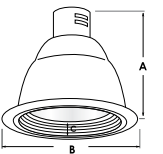

EXAMPLE: LED-8101-CL-WH
LED-8101 - REFLECTOR
REFLECTOR/RING FINISH:
 CL-WH CL-SCH WT-WH SHZ-WH W-WH SHZ-SHZ MB-WH

A= 7-1/2"
 B= 9-1/8"

EXAMPLE: LED-8102-CL-WH
LED-8102 - BAFFLE W/ REFLECTOR
REFLECTOR/RING FINISH:
 W-CL-WH P-CL-WH

A= 7-1/2"
 B= 9-1/8"
 C= 1"

EXAMPLE: LED-8107-CL-WH
LED-8107 - WALL WASH REFLECTOR
REFLECTOR/RING FINISH:
 CL-WH CL-SCH WT-WH SHZ-WH W-WH SHZ-SHZ MB-WH

A= 7-1/2"
 B= 9-1/8"

EXAMPLE: LED-8112-CL-WH
LED-8112 - BAFFLE W/ FROSTED GLASS LENS
BAFFLE/ RING FINISH:
 W-CL-WH P-CL-WH

A= 7-1/2"
 B= 9-1/8"
 C= 1"

EXAMPLE: LED-8114-CL-WH
LED-8114 - REFLECTOR W/ FROSTED GLASS LENS
REFLECTOR/RING FINISH:
 CL-WH CL-SCH WT-WH SHZ-WH W-WH SHZ-SHZ MB-WH

A= 7-1/2"
 B= 9-1/8"
 C= 1"

EXAMPLE: LED-8113-CL-WH
LED-8113 - BAFFLE W/ TEMPERED CLEAR GLASS
BAFFLE/ RING FINISH:
 W-WH P-WH