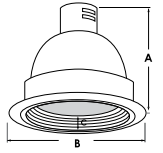

EXAMPLE: LED-8101-CL-WH
LED-8101 - REFLECTOR
REFLECTOR/RING FINISH:
 CL-WH CL-SCH WT-WH SHZ-WH W-WH SHZ-SHZ MB-WH

A= 7-1/2"
 B= 9-1/8"

EXAMPLE: LED-8102-CL-WH
LED-8102 - BAFFLE W/ REFLECTOR
REFLECTOR/RING FINISH:
 W-CL-WH P-CL-WH

A= 7-1/2"
 B= 9-1/8"
 C= 1"

EXAMPLE: LED-8107-CL-WH
LED-8107 - WALL WASH REFLECTOR
REFLECTOR/RING FINISH:
 CL-WH CL-SCH WT-WH SHZ-WH W-WH SHZ-SHZ MB-WH

A= 7-1/2"
 B= 9-1/8"

EXAMPLE: LED-8112-CL-WH
LED-8112 - BAFFLE W/ FROSTED GLASS LENS
BAFFLE/ RING FINISH:
 W-CL-WH P-CL-WH

A= 7-1/2"
 B= 9-1/8"
 C= 1"

EXAMPLE: LED-8114-CL-WH
LED-8114 - REFLECTOR W/ FROSTED GLASS LENS
REFLECTOR/RING FINISH:
 CL-WH CL-SCH WT-WH SHZ-WH W-WH SHZ-SHZ MB-WH

A= 7-1/2"
 B= 9-1/8"
 C= 1"

EXAMPLE: LED-8113-CL-WH
LED-8113 - BAFFLE W/ TEMPERED CLEAR GLASS
BAFFLE/ RING FINISH:
 W-WH P-WH