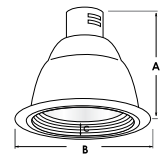

EXAMPLE: LED-4101-CL-WH
LED-4101 - REFLECTOR
REFLECTOR/RING FINISH:
 CL-WH CL-SCH WT-WH SHZ-WH W-WH SHZ-SHZ MB-WH

A= 6-1/2"
 B= 5-1/2"
 C= 1"

EXAMPLE: LED-4102-CL-WH
LED-4102 - BAFFLE W/ REFLECTOR
BAFFLE/ RING FINISH:
 W-CL-WH P-CL-WH

A= 6-1/2"
 B= 5-1/2"
 C= 1"

EXAMPLE: LED-4107-CL-WH
LED-4107 - WALL WASH REFLECTOR
REFLECTOR/RING FINISH:
 CL-WH CL-SCH WT-WH SHZ-WH W-WH SHZ-SHZ MB-WH

A= 6-1/2"
 B= 5-1/2"
 C= 1"

EXAMPLE: LED-4112-CL-WH
LED-4112 - BAFFLE W/ FROSTED GLASS LENS
BAFFLE/ RING FINISH:
 W-WH P-WH

A= 6-7/8"
 B= 5-1/2"
 C= 1"

EXAMPLE: LED-4114-CL-WH
LED-6114 - REFLECTOR W/ FROSTED GLASS LENS
REFLECTOR/RING FINISH:
 CL-WH CL-SCH WT-WH SHZ-WH W-WH SHZ-SHZ MB-WH

A= 6-1/2"
 B= 5-1/2"
 C= 1"

EXAMPLE: LED-4113-CL-WH
LED-6113 - BAFFLE W/ TEMPERED CLEAR GLASS
BAFFLE/ RING FINISH:
 W-WH P-WH

A= 6-1/2"
 B= 5-1/2"
 C= 1"

EXAMPLE: LED-4115-CL-WH
LED-4115 - REFLECTOR W/ TEMPERED CLEAR GLASS
REFLECTOR/RING FINISH:
 CL-WH CL-SCH WT-WH SHZ-WH W-WH SHZ-SHZ MB-WH

A= 6-7/8"
 B= 5-1/2"
 C= 1"

EXAMPLE: LED-4121-CL-WH
LED-4121 - STARDUST DECO RING GLASS
REFLECTOR/RING FINISH:
 CL-WH CL-SCH WT-WH SHZ-WH W-WH SHZ-SHZ MB-WH