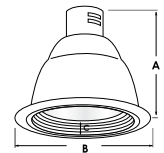

EXAMPLE: LED-4101-CL-WH
LED-4101 - REFLECTOR
REFLECTOR/RING FINISH:
 CL-WH CL-SCH WT-WH SHZ-WH W-WH SHZ-SHZ MB-WH

A= 6-1/2"
 B= 5-1/2"
 C= 1"

EXAMPLE: LED-4102-CL-WH
LED-4102 - BAFFLE W/ REFLECTOR
BAFFLE/ RING FINISH:
 W-CL-WH P-CL-WH

A= 6-1/2"
 B= 5-1/2"
 C= 1"

EXAMPLE: LED-4107-CL-WH
LED-4107 - WALL WASH REFLECTOR
REFLECTOR/RING FINISH:
 CL-WH CL-SCH WT-WH SHZ-WH W-WH SHZ-SHZ MB-WH

A= 6-1/2"
 B= 5-1/2"
 C= 1"

EXAMPLE: LED-4112-CL-WH
LED-4112 - BAFFLE W/ FROSTED GLASS LENS
BAFFLE/ RING FINISH:
 W-WH P-WH

A= 6-7/8"
 B= 5-1/2"
 C= 1"

EXAMPLE: LED-4114-CL-WH
LED-6114 - REFLECTOR W/ FROSTED GLASS LENS
REFLECTOR/RING FINISH:
 CL-WH CL-SCH WT-WH SHZ-WH W-WH SHZ-SHZ MB-WH

A= 6-1/2"
 B= 5-1/2"
 C= 1"

EXAMPLE: LED-4113-CL-WH
LED-6113 - BAFFLE W/ TEMPERED CLEAR GLASS
BAFFLE/ RING FINISH:
 W-WH P-WH

A= 6-1/2"
 B= 5-1/2"
 C= 1"

EXAMPLE: LED-4125-CL-WH
LED-4125 - CENTRAL ETCHED FLOAT GLASS
REFLECTOR/RING FINISH:
 CL-WH CL-SCH WT-WH SHZ-WH W-WH SHZ-SHZ MB-WH

A= 6-1/2"
 B= 5-1/2"
 C= 1"

LED
 4"

4 INCH ARCHITECTURAL LED OPTICS