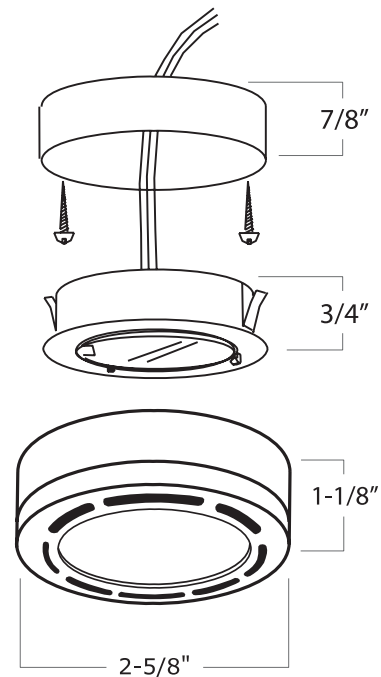

### DESCRIPTION

- Fiber-plastic body
- May be mounted recessed or surface (mounting ring supplied)
- Includes 4' wire leads and plug
- Ceiling opening is 2-1/8"

## DIMENSION

<p><b>HU-10</b> - _____ - _____</p> <p style="text-align: center; margin-left: 100px;">COLOR</p> <p style="text-align: center; margin-left: 250px;">QTY</p>
<p><b>NOTE:</b></p>

<p><b>SPECIFIED BY:</b></p>	<p><b>TYPE:</b></p>	<p><b>JOB NAME:</b></p>
-----------------------------	---------------------	-------------------------