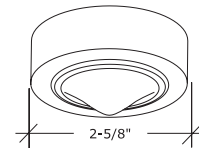

HU-08-3
LED-HU-08-3

Surface/Recessed

HU-02-3/HU-03-3/HU-08-3

- SN SATIN NICKEL
- WH WHITE
- CH CHROME
- PB POLISH BRASS
- BK BLACK
- CP COPPER

Description

- :: Die-cast aluminum body
- :: May be mounted recessed or surface (mounting ring supplied)
- :: Max. lamp wattage: (1) one-12v 20w JC lamp included
- :: Includes: Three fixtures with quick connectors and mounting hardware. One 60W electronic transformer with 6' cord, screws and a four way connector.
- :: Ceiling opening is 2-1/8"
- :: 2W LED Warm White*
- :: To be used with 12V transformers.*
- :: LED style dimmable with magnetic transformer & magnetic Low-Voltage dimmer

HU-0 **A** - **B**

SERIES	(A)FINISH
☐ HU-02-3	☐ SN- Satin Nickel
☐ HU-03-3	☐ PB- Polish Brass
☐ HU-08-3	☐ WH- White
☐ LED-HU-02-3	☐ BK- Black
☐ LED-HU-03-3	☐ CH- Chrome
☐ LED-HU-08-3	☐ CP- Copper