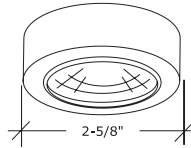

HU-03-3
LED-HU-03-3