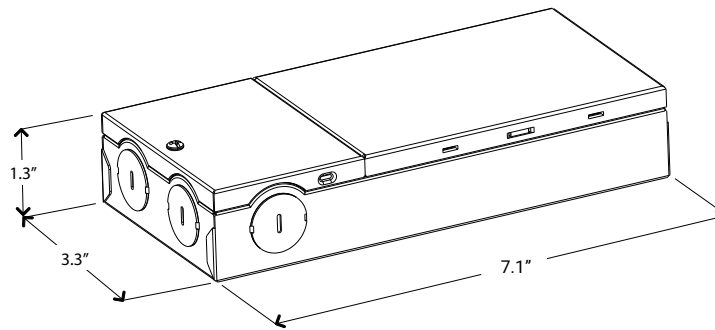

DIMENSIONS

Constant Voltage TRIAC Dimmable Driver

Constant voltage mode / Universal AC input / Full range AC 120-277V / ETL Certification, Class P power unit / Protections: short circuit, overload, overvoltage / Fully isolated aluminum case / Suitable for dry or damp locations.