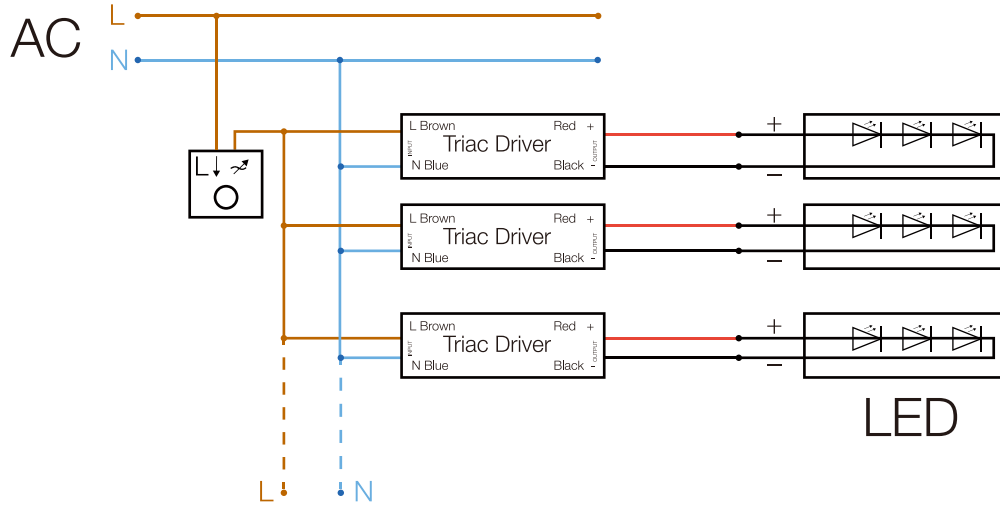

PN: HBL060-AW-12-DA

Model	Input Voltage	Output Voltage	Wattage	Rated Current	Frequency	Location	Certificate
HBL060-AW-12-DA	120-277VAC	12VDC	60W	5A	50/60Hz	Dry or Damp location	ETL, Class 2

TRIAC Dimming for 120VAC / Non-Dimming for 277VAC

DIMENSIONS

Connecting Diagram

Triac Dimmer
(Lutron & Clipsal
C-Bus System)

Triac Dimmer
(Lutron & Clipsal
C-Bus System)

LUTRON
Triac Dimmer