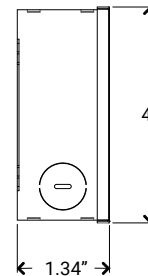

Constant Voltage TRIAC Dimmable Driver

Output constant voltage / AC input: 108-132VAC / High efficiency up to 85% / Protection against short circuit / Overvoltage protection / Integrated junction box for hardwire installation / Fully isolated metal case - cooling by air convection / 5-year warranty / Suitable for dry or damp locations - IP20.

PN:HBL096-120-12-D

Model	Input Voltage	Output Voltage	Wattage	Rated Current	Frequency	Location	Certificate
HBL096-120-12-D	108-132VAC	12VDC	96W	8A	50/60Hz	Dry or Damp location	ETL, Class 2

TRIAC Dimming for 108VAC / Non-Dimming for 132VAC

DIMENSIONS

Constant Voltage TRIAC Dimmable Driver

Constant voltage mode / Universal AC input / Full range AC 120-277V / ETL Certification, Class P power unit / Protections: short circuit, overload, overvoltage / Fully isolated aluminum case / Suitable for dry or damp locations.

PN:HBL150-AW-12-DI

Model	Input Voltage	Output Voltage	Wattage	Rated Current	Frequency	Location	Certificate
HBL150-AW-12-DI	120-277VAC	12VDC	150W	12.5A	50/60Hz	Dry or Damp location	ETL, Class P

TRIAC Dimming for 120VAC / Non-Dimming for 277VAC