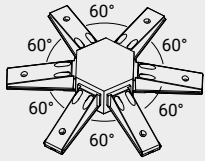

FG-CM-ACC-60D-60D

Double 60-Degree Joining Bracket

FG-CM-ACC-120D

Rhombus-Shaped Joining Bracket

FG-CM-ACC-6

Hexagon-Shaped Joining Bracket

FG-CM-ACC-F-6

Flexible Multiple Corner Joining Bracket

The pins could be taken out to make different shapes

FG-CM-ACC-F-L

Flexible L-Shaped Joining Bracket

FG-CM-ACC-I

I-Shaped Joining Bracket

FG-CM-ACC-L

L-Shaped Joining Bracket

FG-CM-ACC-R-4

4" Diameter Curve Corner

FG-CM-ACC-T

T-Shaped Joining Bracket

FG-CM-ACC-X

X-Shaped Joining Bracket