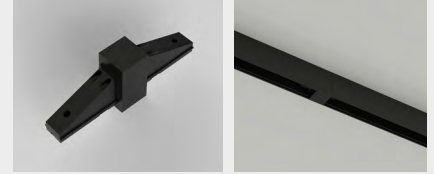

FG-CM-ACC-60D-60D

Double 60-Degree Joining Bracket

FG-CM-ACC-120D

Rhombus-Shaped Joining Bracket

FG-CM-ACC-6

Hexagon-Shaped Joining Bracket

FG-CM-ACC-F-6

Flexible Multiple Corner Joining Bracket

The pins could be taken out to make different shapes

FG-CM-ACC-F-L

Flexible L-Shaped Joining Bracket

FG-CM-ACC-I

I-Shaped Joining Bracket

FG-CM-ACC-L

L-Shaped Joining Bracket

FG-CM-ACC-R-4

4" Diameter Curve Corner

FG-CM-ACC-T

T-Shaped Joining Bracket

FG-CM-ACC-X

X-Shaped Joining Bracket