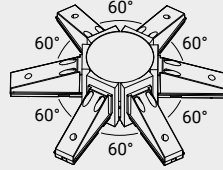

FG-CM-ACC-60D-60D

Double 60-Degree Joining Bracket

FG-CM-ACC-120D

Rhombus-Shaped Joining Bracket

FG-CM-ACC-6

Hexagon-Shaped Joining Bracket

FG-CM-ACC-F-6

Flexible Multiple Corner Joining Bracket

The pins could be taken out to make different shapes

FG-CM-ACC-F-L

Flexible L-Shaped Joining Bracket

FG-CM-ACC-I

I-Shaped Joining Bracket

FG-CM-ACC-L

L-Shaped Joining Bracket

FG-CM-ACC-R-4

4" Diameter Curve Corner

FG-CM-ACC-T

T-Shaped Joining Bracket

FG-CM-ACC-X

X-Shaped Joining Bracket