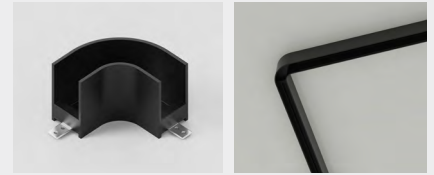

FG-CM-ACC-60D-60D

Double 60-Degree Joining Bracket

FG-CM-ACC-120D

Rhombus-Shaped Joining Bracket

FG-CM-ACC-6

Hexagon-Shaped Joining Bracket

FG-CM-ACC-F-6

Flexible Multiple Corner Joining Bracket

The pins could be taken out to make different shapes

FG-CM-ACC-F-L

Flexible L-Shaped Joining Bracket

FG-CM-ACC-I

I-Shaped Joining Bracket

FG-CM-ACC-L

L-Shaped Joining Bracket

FG-CM-ACC-R-4

4" Diameter Curve Corner

FG-CM-ACC-T

T-Shaped Joining Bracket

FG-CM-ACC-X

X-Shaped Joining Bracket