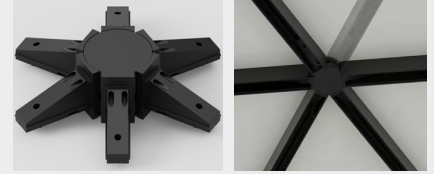

FG-CM-ACC-60D-60D

Double 60-Degree Joining Bracket

FG-CM-ACC-120D

Rhombus-Shaped Joining Bracket

FG-CM-ACC-6

Hexagon-Shaped Joining Bracket

FG-CM-ACC-F-6

Flexible Multiple Corner Joining Bracket

The pins could be taken out to make different shapes

FG-CM-ACC-F-L

Flexible L-Shaped Joining Bracket

FG-CM-ACC-I

I-Shaped Joining Bracket

FG-CM-ACC-L

L-Shaped Joining Bracket

FG-CM-ACC-R-4

4" Diameter Curve Corner

FG-CM-ACC-T

T-Shaped Joining Bracket

FG-CM-ACC-X

X-Shaped Joining Bracket