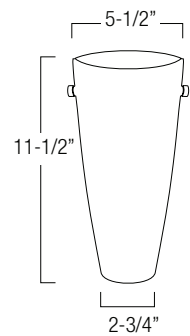

PENDANT & SCONCES SERIES

ADD COLOR & CLASS, WITH STYLE & GLASS

Express Your Personal Style,
Enhance The Timeless Beauty Of Your Surroundings

ETW-1 WALL SCONCES

CAT. #: WATTAGE

ETW-1 40W MAX 120V C LAMP TYPE (E 12 base)

ETW-1-LED WALL SCONCES

CAT. #: LIGHT SOURCE

ETW-1-LED LED

AVAILABLE FINISHES: