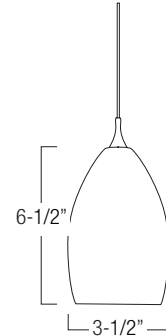

Low Voltage Pendants

DESCRIPTION

- Low voltage decorative pendant
- Electronic transformer hidden in canopy
- Electronic transformer hidden in track adapter
- 72" insulated cord with built-in strain relief
- JC lamps

LAMP WATTAGE

- 35W 12V JC Lamp

LISTING

UL/CUL listed

Ordering Example: ETP1-Green

ETP1 (Satin Nickel)
-Canopy

ITEM - Selector

| | |
|----------------------|--------------------|
| ETP1-White | 35W Canopy Pendant |
| ETP1-Blue | 35W Canopy Pendant |
| ETP1-Red | 35W Canopy Pendant |
| ETP1-Green | 35W Canopy Pendant |
| ETP1-Brown | 35W Canopy Pendant |
| ETP1-Amber | 35W Canopy Pendant |
| ETP1-Brwn/Amb | 35W Canopy Pendant |

Ordering Example: ETP2-WH-Green

TRACK ADAPTERS:
ETP2-WH (White)
ETP2-BK (Black)

ITEM - Selector

| | |
|---------------------------|-------------------|
| ETP2-____-White | 35W Track Pendant |
| ETP2-____-Blue | 35W Track Pendant |
| ETP2-____-Red | 35W Track Pendant |
| ETP2-____-Green | 35W Track Pendant |
| ETP2-____-Brown | 35W Track Pendant |
| ETP2-____-Amber | 35W Track Pendant |
| ETP2-____-Brwn/Amb | 35W Track Pendant |