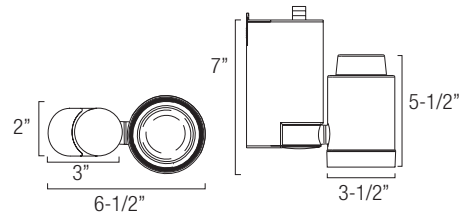

FIXTURE	LAMP TYPE	BEAM ANGLE
ET310-20W-CMH-PAR20_	20W.CMHPAR20	
ET310-39W-CMH-PAR20_	39W.CMHPAR20	
ET316-20W-CMH-T4-SP_	20W.CMH T4/T4.5 G8.5 Bi-Pin Base	13°
ET316-20W-CMH-T4-NFL_	20W.CMH T4/T4.5 G8.5 Bi-Pin Base	24°
ET316-20W-CMH-T4-FL_	20W.CMH T4/T4.5 G8.5 Bi-Pin Base	36°
ET316-39W-CMH-T4-SP_	39W.CMH T4/T4.5 G8.5 Bi-Pin Base	13°
ET316-39W-CMH-T4-NFL_	39W.CMH T4/T4.5 G8.5 Bi-Pin Base	24°
ET316-39W-CMH-T4-FL_	39W.CMH T4/T4.5 G8.5 Bi-Pin Base	36°