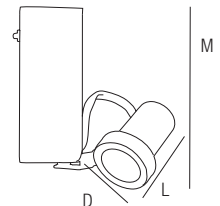

**ET340\_** GX10 MONO-POINT  
Electronic Ballast

CAT#.	LAMP TYPE
ET340- 20W	20W MR16 GX10
DIMENSIONS	
(D)Diameter:	2"
(L)Length:	3-1/4"
(M)Max. Extension:	5-3/4"

Finish:

WH-White  BK-Black

**ET326\_** MR16, CMH, GX10  
Electronic Ballast

CAT#.	LAMP TYPE
ET326- 20W	20W MR16 GX10
ET326- 39W	39W MR16 GX10
DIMENSIONS	
(D)Diameter:	2-1/2"
(L)Length:	3-1/4"
(M)Max. Extension:	4-3/4"

Finish:

WH-White  BK-Black

CREATIVE DESIGN

**ET342\_** GX10 METAL HALIDE  
Electronic Ballast

CAT#	LAMP TYPE
ET342- 20W	20W MR16 GX10
DIMENSIONS	
(D)Diameter:	2"
(L)Length:	3-1/4"
(M)Max. Extension:	5-1/2"

Finish:

WH-White  BK-Black