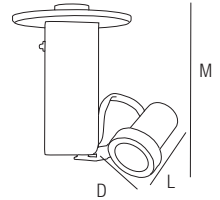

**ET340\_** GX10 MONO-POINT  
Electronic Ballast

CAT#.	LAMP TYPE
ET340- 20W	20W MR16 GX10
DIMENSIONS	
(D)Diameter:	2"
(L)Length:	3-1/4"
(M)Max. Extension:	5-3/4"

Finish:

WH-White  BK-Black

**ET326\_** MR16, CMH, GX10  
Electronic Ballast

CAT#.	LAMP TYPE
ET326- 20W	20W MR16 GX10
ET326- 39W	39W MR16 GX10
DIMENSIONS	
(D)Diameter:	2-1/2"
(L)Length:	3-1/4"
(M)Max. Extension:	4-3/4"

Finish:

WH-White  BK-Black

CREATIVE DESIGN

**ET342\_** GX10 METAL HALIDE  
Electronic Ballast

CAT#	LAMP TYPE
ET342- 20W	20W MR16 GX10
DIMENSIONS	
(D)Diameter:	2"
(L)Length:	3-1/4"
(M)Max. Extension:	5-1/2"

Finish:

WH-White  BK-Black