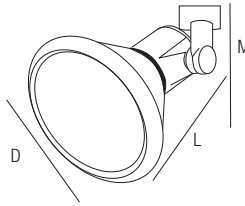

LAMP WATTAGE
75W PAR30 (Short Neck Lamp Only)
DIMENSIONS
(D) Diameter 4-3/4"
(L) Length 4-5/8"
(M) Max. Extension 6-3/4"

**ET254 - 150W PAR38**  
MINIATURE UNIVERSAL CLOSED

LAMP WATTAGE
150W PAR38
DIMENSIONS
(D) Diameter 5-3/4"
(L) Length 6-1/2"
(M) Max. Extension 8-7/8"

FINISH
WH - White <input type="checkbox"/>
BK - Black <input type="checkbox"/>

**ET272 - 50W PAR20**  
MINIATURE UNIVERSAL CLOSED

LAMP WATTAGE
50W PAR20
DIMENSIONS
(D) Diameter 3-1/2"
(L) Length 4-3/8"
(M) Max. Extension 6"

**ET273 - 75W PAR30**  
MINIATURE UNIVERSAL CLOSED

LAMP WATTAGE
75W PAR30 (Short Neck Lamp Only)
DIMENSIONS
(D) Diameter 4-3/4"
(L) Length 4-5/8"
(M) Max. Extension 6-3/4"

**ET274 - 150W PAR38**  
MINIATURE UNIVERSAL CLOSED

LAMP WATTAGE
150W PAR38
DIMENSIONS
(D) Diameter 6"
(L) Length 6-1/2"
(M) Max. Extension 8-1/8"

FINISH
WH - White <input type="checkbox"/>
BK - Black <input type="checkbox"/>
SN - Satin Nickel <input type="checkbox"/>