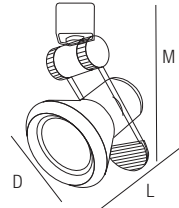

# LINE VOLTAGE TRACK LIGHTING

**ET252 - 50W PAR20**  
MINIATURE UNIVERSAL CLOSED

LAMP WATTAGE
50W PAR20
DIMENSIONS
(D) Diameter 3-1/2"
(L) Length 4-3/8"
(M) Max. Extension 6"

**ET253 - 75W PAR30**  
MINIATURE UNIVERSAL CLOSED

LAMP WATTAGE
75W PAR30 (Short Neck Lamp Only)
DIMENSIONS
(D) Diameter 4-3/4"
(L) Length 4-5/8"
(M) Max. Extension 6-3/4"

**ET254 - 150W PAR38**  
MINIATURE UNIVERSAL CLOSED

LAMP WATTAGE
150W PAR38
DIMENSIONS
(D) Diameter 5-3/4"
(L) Length 6-1/2"
(M) Max. Extension 8-7/8"

FINISH
WH - White <input type="checkbox"/>
BK - Black <input type="checkbox"/>

**ET272 - 50W PAR20**  
MINIATURE UNIVERSAL CLOSED

LAMP WATTAGE
50W PAR20
DIMENSIONS
(D) Diameter 3-1/2"
(L) Length 4-3/8"
(M) Max. Extension 6"

LAMP WATTAGE
150W PAR38
DIMENSIONS
(D) Diameter 6"
(L) Length 6-1/2"
(M) Max. Extension 8-1/8"

FINISH
WH - White <input type="checkbox"/>
BK - Black <input type="checkbox"/>
SN - Satin Nickel <input type="checkbox"/>