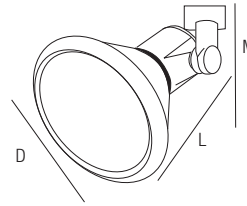

LAMP WATTAGE	
75W PAR30 (Short Neck Lamp Only)	
DIMENSIONS	
(D) Diameter	4-3/4"
(L) Length	4-5/8"
(M) Max. Extension	6-3/4"

ET254 - 150W PAR38
MINIATURE UNIVERSAL CLOSED

LAMP WATTAGE	
150W PAR38	
DIMENSIONS	
(D) Diameter	5-3/4"
(L) Length	6-1/2"
(M) Max. Extension	8-7/8"

FINISH	
WH - White	<input type="checkbox"/>
BK - Black	<input type="checkbox"/>

ET272 - 50W PAR20
MINIATURE UNIVERSAL CLOSED

LAMP WATTAGE	
50W PAR20	
DIMENSIONS	
(D) Diameter	3-1/2"
(L) Length	4-3/8"
(M) Max. Extension	6"

ET273 - 75W PAR30
MINIATURE UNIVERSAL CLOSED

LAMP WATTAGE	
75W PAR30 (Short Neck Lamp Only)	
DIMENSIONS	
(D) Diameter	4-3/4"
(L) Length	4-5/8"
(M) Max. Extension	6-3/4"

ET274 - 150W PAR38
MINIATURE UNIVERSAL CLOSED

LAMP WATTAGE	
150W PAR38	
DIMENSIONS	
(D) Diameter	6"
(L) Length	6-1/2"
(M) Max. Extension	8-1/8"

FINISH	
WH - White	<input type="checkbox"/>
BK - Black	<input type="checkbox"/>
SN - Satin Nickel	<input type="checkbox"/>