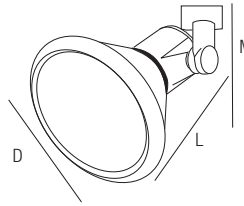

LAMP WATTAGE	
75W PAR30 (Short Neck Lamp Only)	
DIMENSIONS	
(D) Diameter	4-3/4"
(L) Length	4-5/8"
(M) Max. Extension	6-3/4"

ET254 - 150W PAR38
MINIATURE UNIVERSAL CLOSED

LAMP WATTAGE	
150W PAR38	
DIMENSIONS	
(D) Diameter	5-3/4"
(L) Length	6-1/2"
(M) Max. Extension	8-7/8"

FINISH	
WH - White	<input type="checkbox"/>
BK - Black	<input type="checkbox"/>

ET272 - 50W PAR20
MINIATURE UNIVERSAL CLOSED

LAMP WATTAGE	
50W PAR20	
DIMENSIONS	
(D) Diameter	3-1/2"
(L) Length	4-3/8"
(M) Max. Extension	6"

ET273 - 75W PAR30
MINIATURE UNIVERSAL CLOSED

LAMP WATTAGE	
75W PAR30 (Short Neck Lamp Only)	
DIMENSIONS	
(D) Diameter	4-3/4"
(L) Length	4-5/8"
(M) Max. Extension	6-3/4"

ET274 - 150W PAR38
MINIATURE UNIVERSAL CLOSED

LAMP WATTAGE	
150W PAR38	
DIMENSIONS	
(D) Diameter	6"
(L) Length	6-1/2"
(M) Max. Extension	8-1/8"

FINISH	
WH - White	<input type="checkbox"/>
BK - Black	<input type="checkbox"/>
SN - Satin Nickel	<input type="checkbox"/>