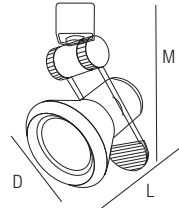

LINE VOLTAGE TRACK LIGHTING

ET252 - 50W PAR20
MINIATURE UNIVERSAL CLOSED

LAMP WATTAGE	
50W PAR20	
DIMENSIONS	
(D) Diameter	3-1/2"
(L) Length	4-3/8"
(M) Max. Extension	6"

ET253 - 75W PAR30
MINIATURE UNIVERSAL CLOSED

LAMP WATTAGE	
75W PAR30 (Short Neck Lamp Only)	
DIMENSIONS	
(D) Diameter	4-3/4"
(L) Length	4-5/8"
(M) Max. Extension	6-3/4"

ET254 - 150W PAR38
MINIATURE UNIVERSAL CLOSED

LAMP WATTAGE	
150W PAR38	
DIMENSIONS	
(D) Diameter	5-3/4"
(L) Length	6-1/2"
(M) Max. Extension	8-7/8"

FINISH	
WH - White	<input type="checkbox"/>
BK - Black	<input type="checkbox"/>

ET272 - 50W PAR20
MINIATURE UNIVERSAL CLOSED

LAMP WATTAGE	
50W PAR20	
DIMENSIONS	
(D) Diameter	3-1/2"
(L) Length	4-3/8"
(M) Max. Extension	6"

LAMP WATTAGE	
150W PAR38	
DIMENSIONS	
(D) Diameter	6"
(L) Length	6-1/2"
(M) Max. Extension	8-1/8"

FINISH	
WH - White	<input type="checkbox"/>
BK - Black	<input type="checkbox"/>
SN - Satin Nickel	<input type="checkbox"/>