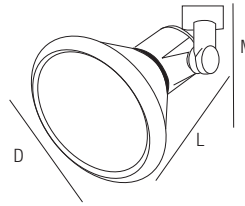

LAMP WATTAGE	
75W PAR30 (Short Neck Lamp Only)	
DIMENSIONS	
(D) Diameter	4-3/4"
(L) Length	4-5/8"
(M) Max. Extension	6-3/4"

ET254 - 150W PAR38
MINIATURE UNIVERSAL CLOSED

LAMP WATTAGE	
150W PAR38	
DIMENSIONS	
(D) Diameter	5-3/4"
(L) Length	6-1/2"
(M) Max. Extension	8-7/8"

FINISH	
WH - White	<input type="checkbox"/>
BK - Black	<input type="checkbox"/>

ET272 - 50W PAR20
MINIATURE UNIVERSAL CLOSED

LAMP WATTAGE	
50W PAR20	
DIMENSIONS	
(D) Diameter	3-1/2"
(L) Length	4-3/8"
(M) Max. Extension	6"

ET273 - 75W PAR30
MINIATURE UNIVERSAL CLOSED

LAMP WATTAGE	
75W PAR30 (Short Neck Lamp Only)	
DIMENSIONS	
(D) Diameter	4-3/4"
(L) Length	4-5/8"
(M) Max. Extension	6-3/4"

ET274 - 150W PAR38
MINIATURE UNIVERSAL CLOSED

LAMP WATTAGE	
150W PAR38	
DIMENSIONS	
(D) Diameter	6"
(L) Length	6-1/2"
(M) Max. Extension	8-1/8"

FINISH	
WH - White	<input type="checkbox"/>
BK - Black	<input type="checkbox"/>
SN - Satin Nickel	<input type="checkbox"/>