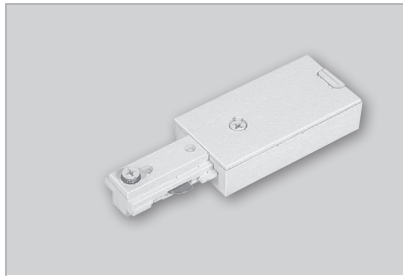

Line Voltage Canopy Monopoint

ET104- 1-Circuit

Color:

- White Black
- Silver Satin Nickel

Low Voltage Canopy Monopoint

ET151- 1-Circuit

Color:

- White Black

Outlet Box Cover

ET113- 1-Circuit
ET2113- 2-Circuit

Color:

- White Black

Live end Connector (Line voltage 120V)

ET101- 1-Circuit
ET2101- 2-Circuit

Color:

- White Black
- Silver Satin Nickel

"L" Connector with Power Entry

ET108- 1-Circuit
ET2108- 2-Circuit

Color:

- White Black
- Silver Satin Nickel

Mini Coupler

ET107- 1-Circuit
ET2107- 2-Circuit

Color:

- White Black
- Silver Satin Nickel

Live end with 15' Cord

ET125- 1-Circuit

Color:

- White Black

Straight Connector with Power Entry

ET136- 1-Circuit
ET2136- 2-Circuit

Color:

- White Black