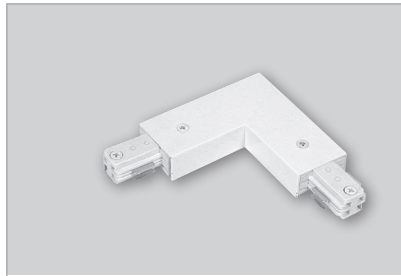

Line Voltage Canopy Monopoint

ET104- 1-Circuit

Color:

- White Black
- Silver Satin Nickel

Low Voltage Canopy Monopoint

ET151- 1-Circuit

Color:

- White Black

Outlet Box Cover

ET113- 1-Circuit
ET2113- 2-Circuit

Color:

- White Black

Live end Connector (Line voltage 120V)

ET101- 1-Circuit
ET2101- 2-Circuit

Color:

- White Black
- Silver Satin Nickel

"L" Connector with Power Entry

ET108- 1-Circuit
ET2108- 2-Circuit

Color:

- White Black
- Silver Satin Nickel

Mini Coupler

ET107- 1-Circuit
ET2107- 2-Circuit

Color:

- White Black
- Silver Satin Nickel

Live end with 15' Cord

ET125- 1-Circuit

Color:

- White Black

Straight Connector with Power Entry

ET136- 1-Circuit
ET2136- 2-Circuit

Color:

- White Black